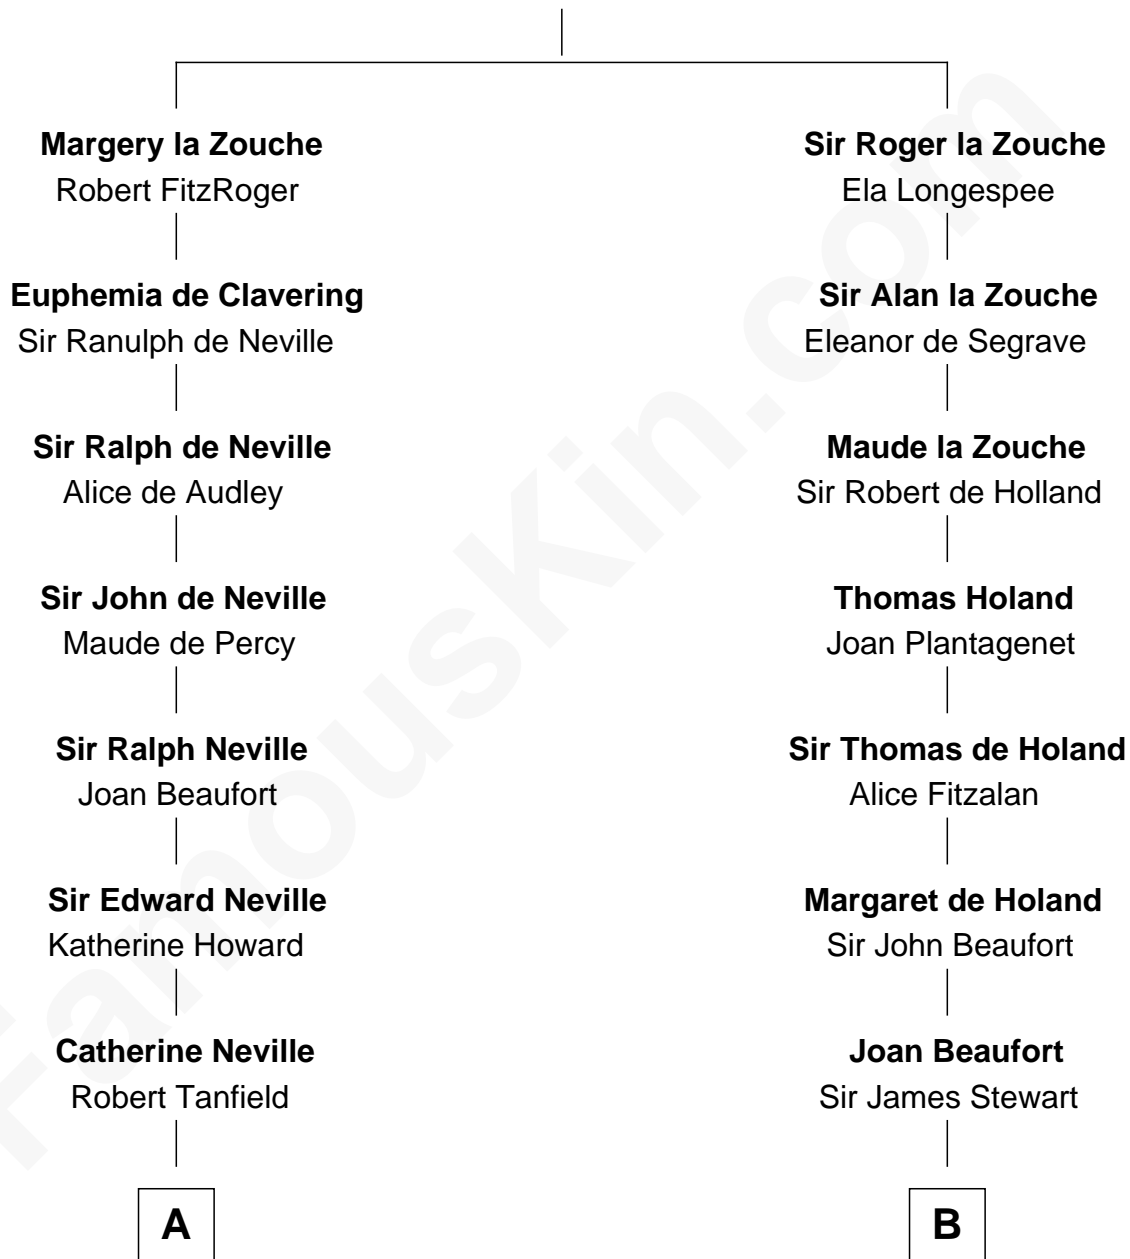

FamousKin.com

Relationship Chart of

John Marshall

4th Chief Justice of the U.S. Supreme Court

17th cousin 3 times removed of

Theodore Roosevelt

26th U.S. President

Alan la Zouche

Ellen de Quincy

C

Anne Irvine

James Bulloch

James Stephens Bulloch

Martha Stewart

Martha Bulloch

Theodore Roosevelt

Theodore Roosevelt

26th U.S. President

FamousKin.com