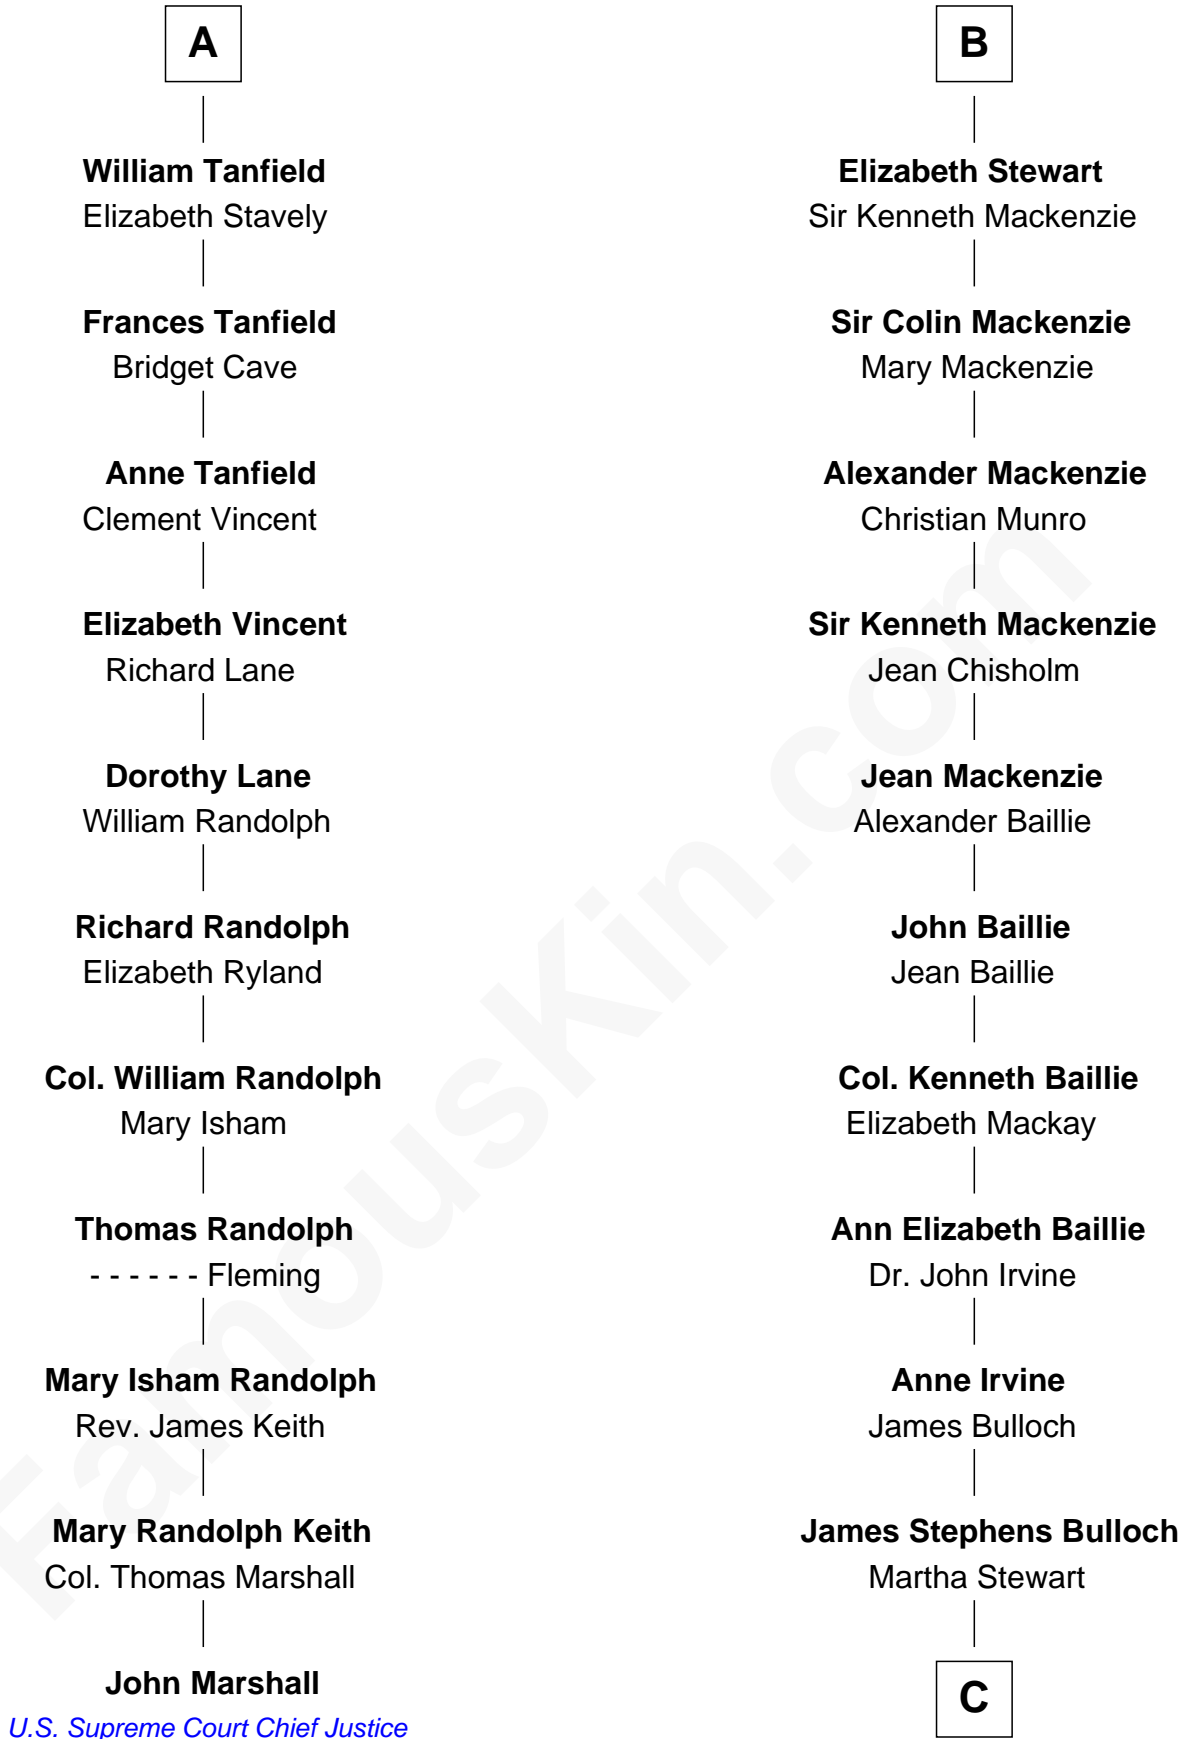

## Relationship Chart of

### John Marshall

4th Chief Justice of the U.S. Supreme Court

17th cousin 1 time removed of

**Theodore Roosevelt**  
26th U.S. President

**C**

**Martha Bulloch**  
Theodore Roosevelt

**Theodore Roosevelt**  
*26th U.S. President*