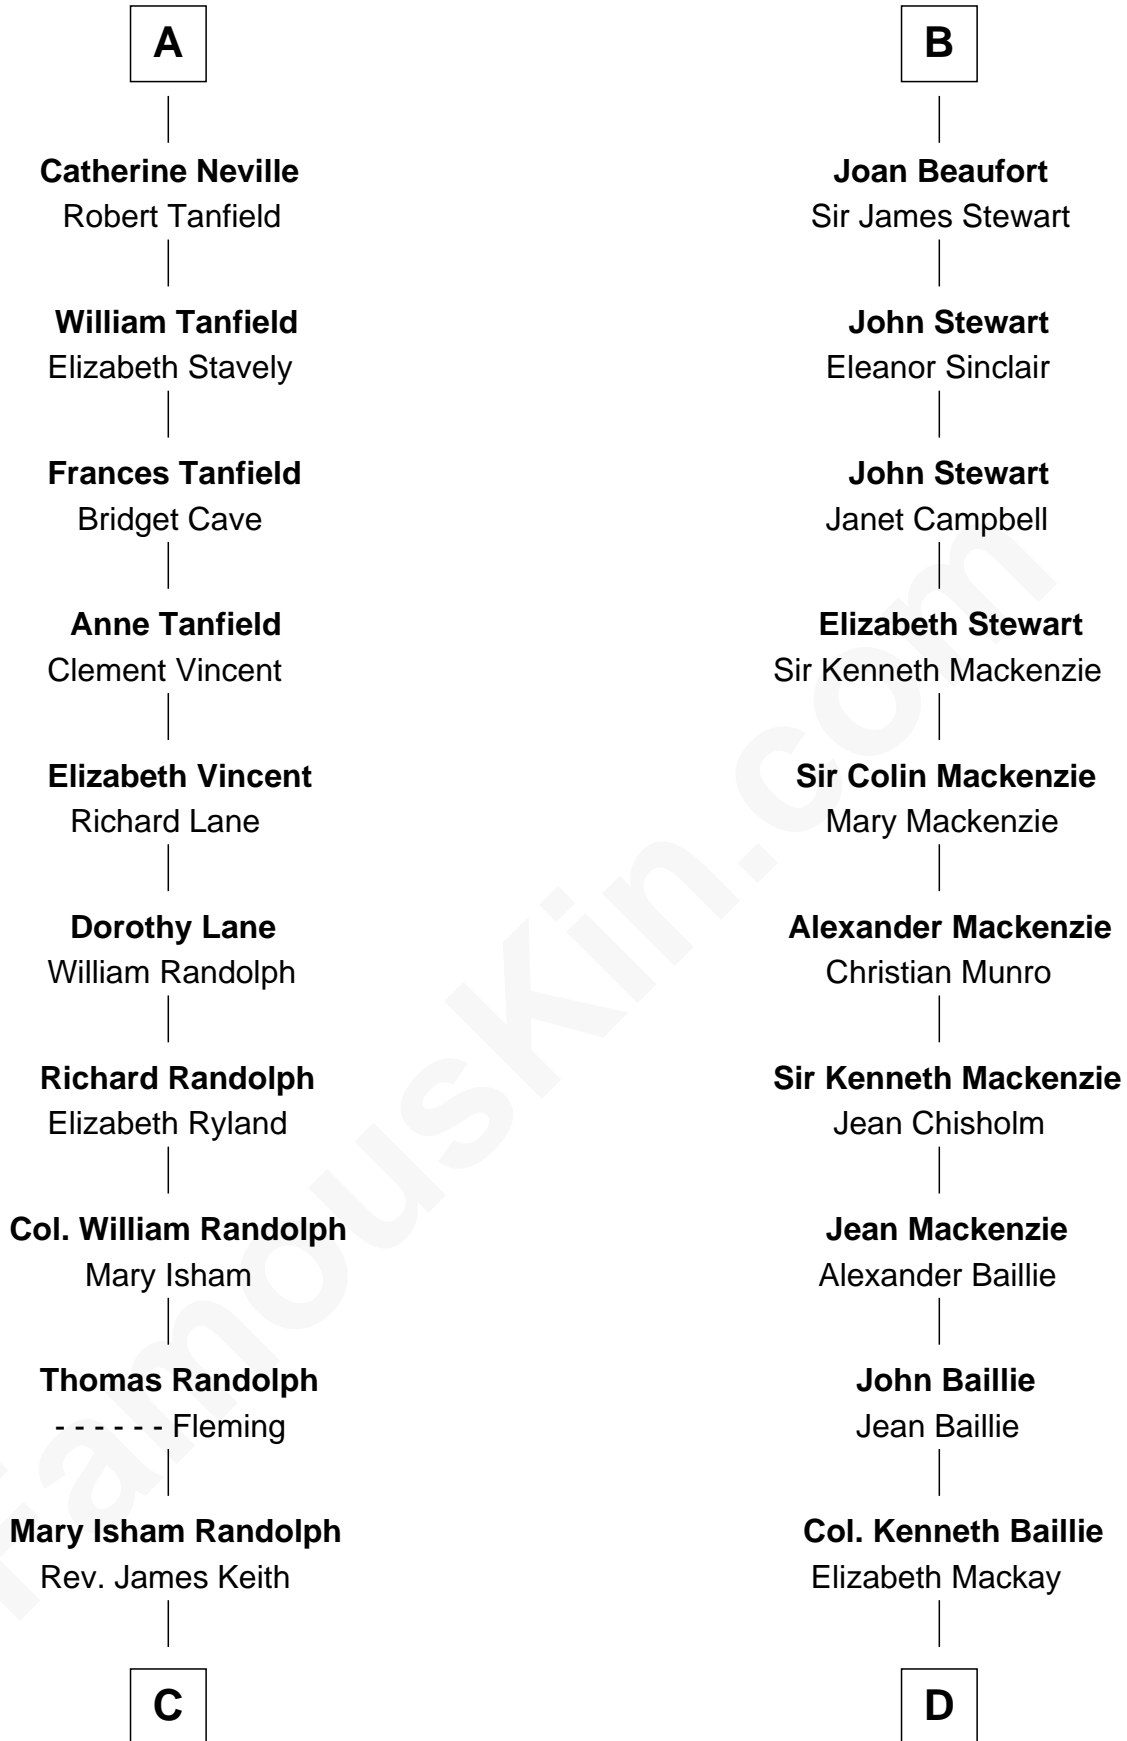

FamousKin.com

Relationship Chart of

John Marshall

4th Chief Justice of the U.S. Supreme Court

18th cousin 3 times removed of

Theodore Roosevelt
26th U.S. President

Sir William Longespee
Ela of Salisbury

C

Mary Randolph Keith
Col. Thomas Marshall

John Marshall
U.S. Supreme Court Chief Justice

D

Ann Elizabeth Baillie
Dr. John Irvine

Anne Irvine
James Bulloch

James Stephens Bulloch
Martha Stewart

Martha Bulloch
Theodore Roosevelt

Theodore Roosevelt
26th U.S. President

FamousKin.com