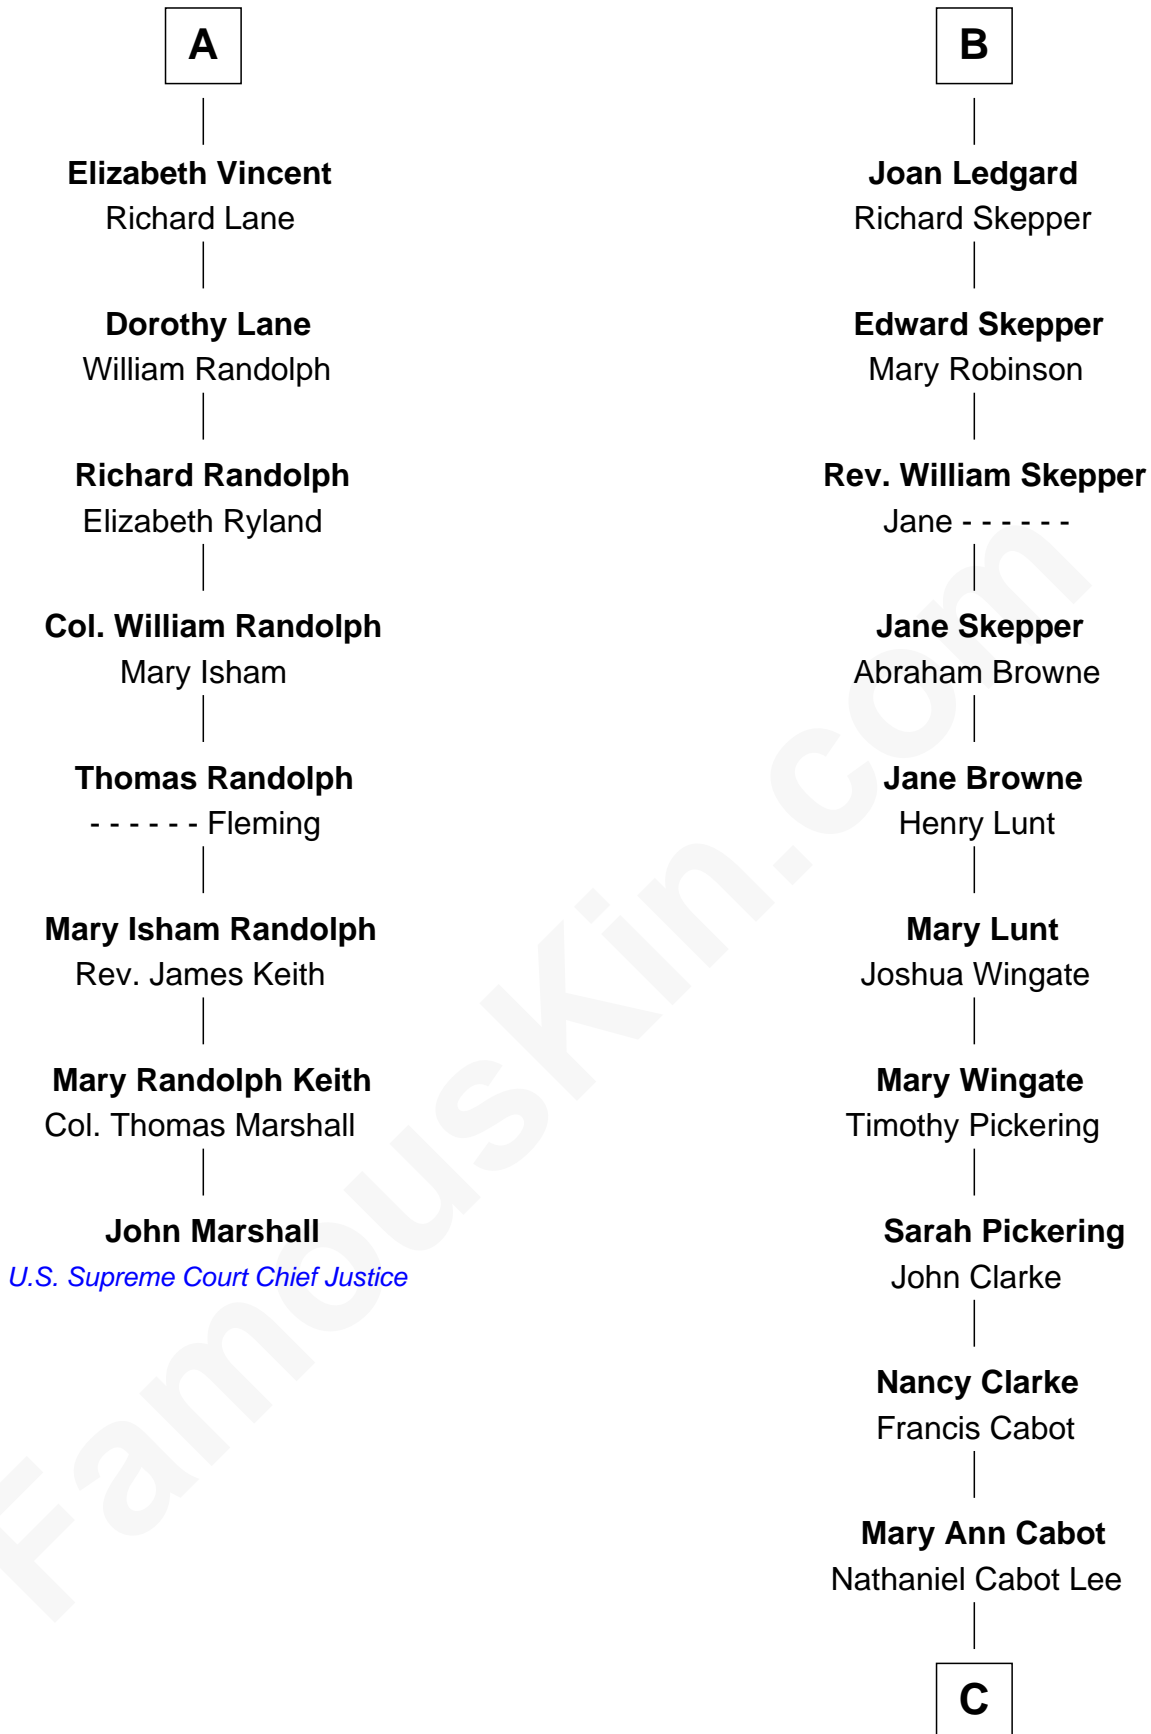

FamousKin.com

Relationship Chart of

John Marshall

4th Chief Justice of the U.S. Supreme Court

14th cousin 5 times removed of

Alice (Lee) Roosevelt

First Wife of President Theodore Roosevelt

Sir Ralph de Neville

Margaret de Neville

Sir Henry Percy

Sir Henry Percy

Elizabeth Mortimer

Elizabeth Percy

Sir John Clifford

Mary Clifford

Sir Philip Wentworth

Elizabeth Wentworth

Sir Martin de la See

Joan de la See

Sir Piers Hildyard

Isabel Hildyard

Ralph Legard

B

C

John Clarke Lee
Harriet Paine Rose

George Cabot Lee
Caroline Watts Haskell

Alice (Lee) Roosevelt
Wife of President Theodore Roosevelt

FamousKin.com