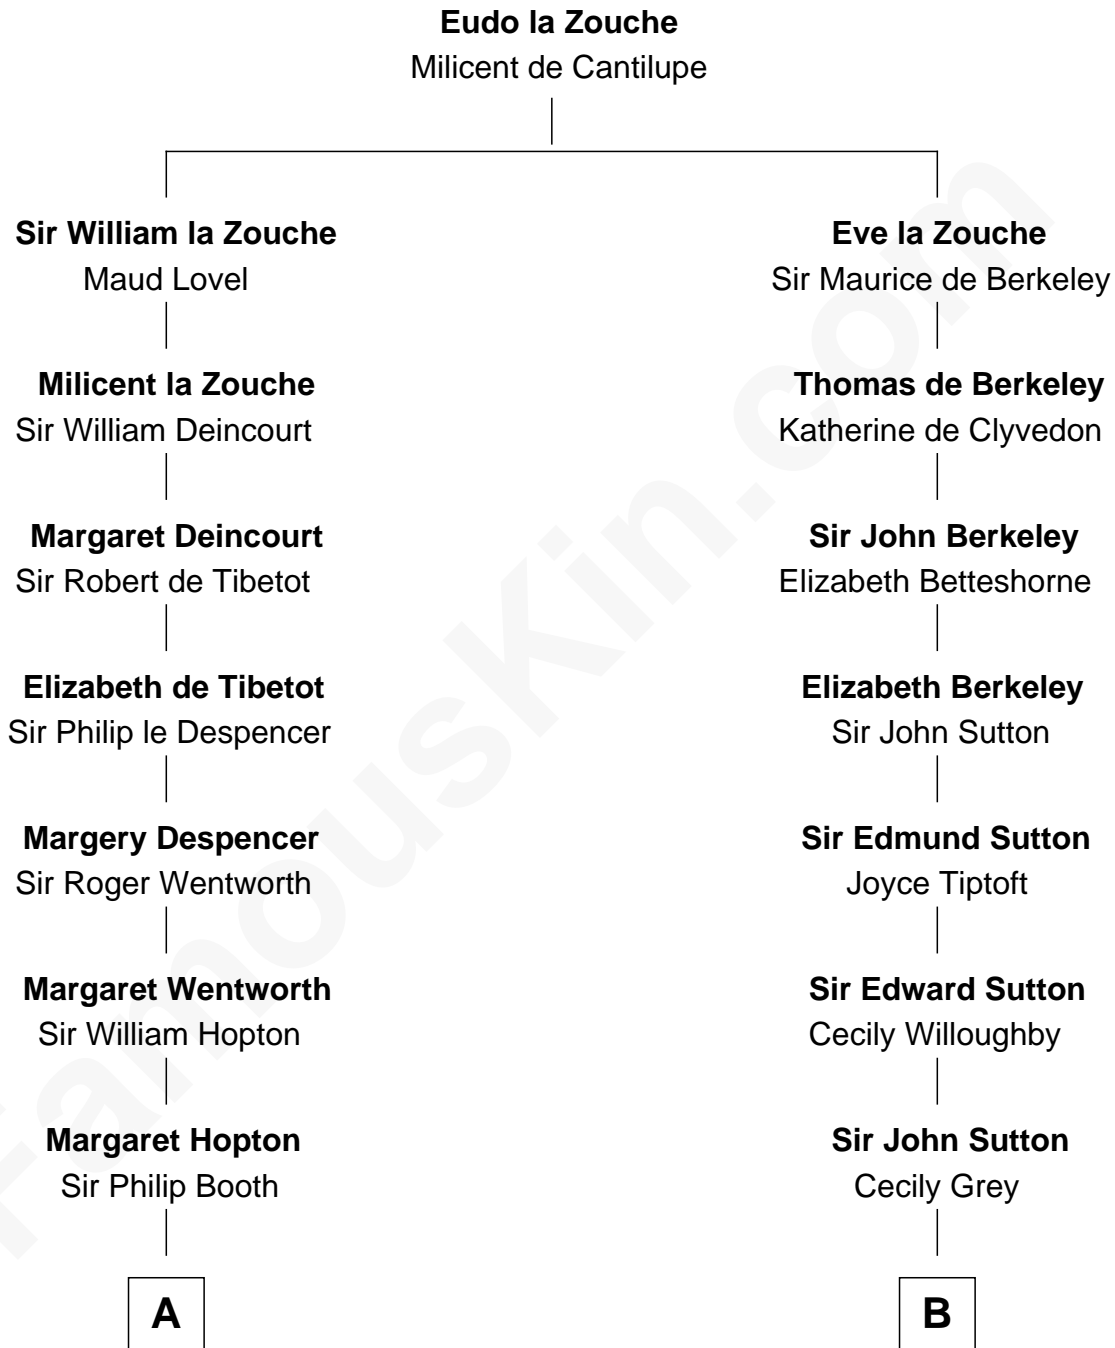

FamousKin.com

Relationship Chart of

John Marshall

4th Chief Justice of the U.S. Supreme Court

17th cousin 4 times removed of

James Taylor
Singer-Songwriter

C

—
Lovercia L. Hardy

Willard Knox
—

Fred Charles Knox

Ruth Elizabeth Collins
—

Ella Angelique Knox

Henry Herman Woodard
—

Gertrude Arline Woodard

Dr. Isaac Montrose Taylor
—

James Taylor