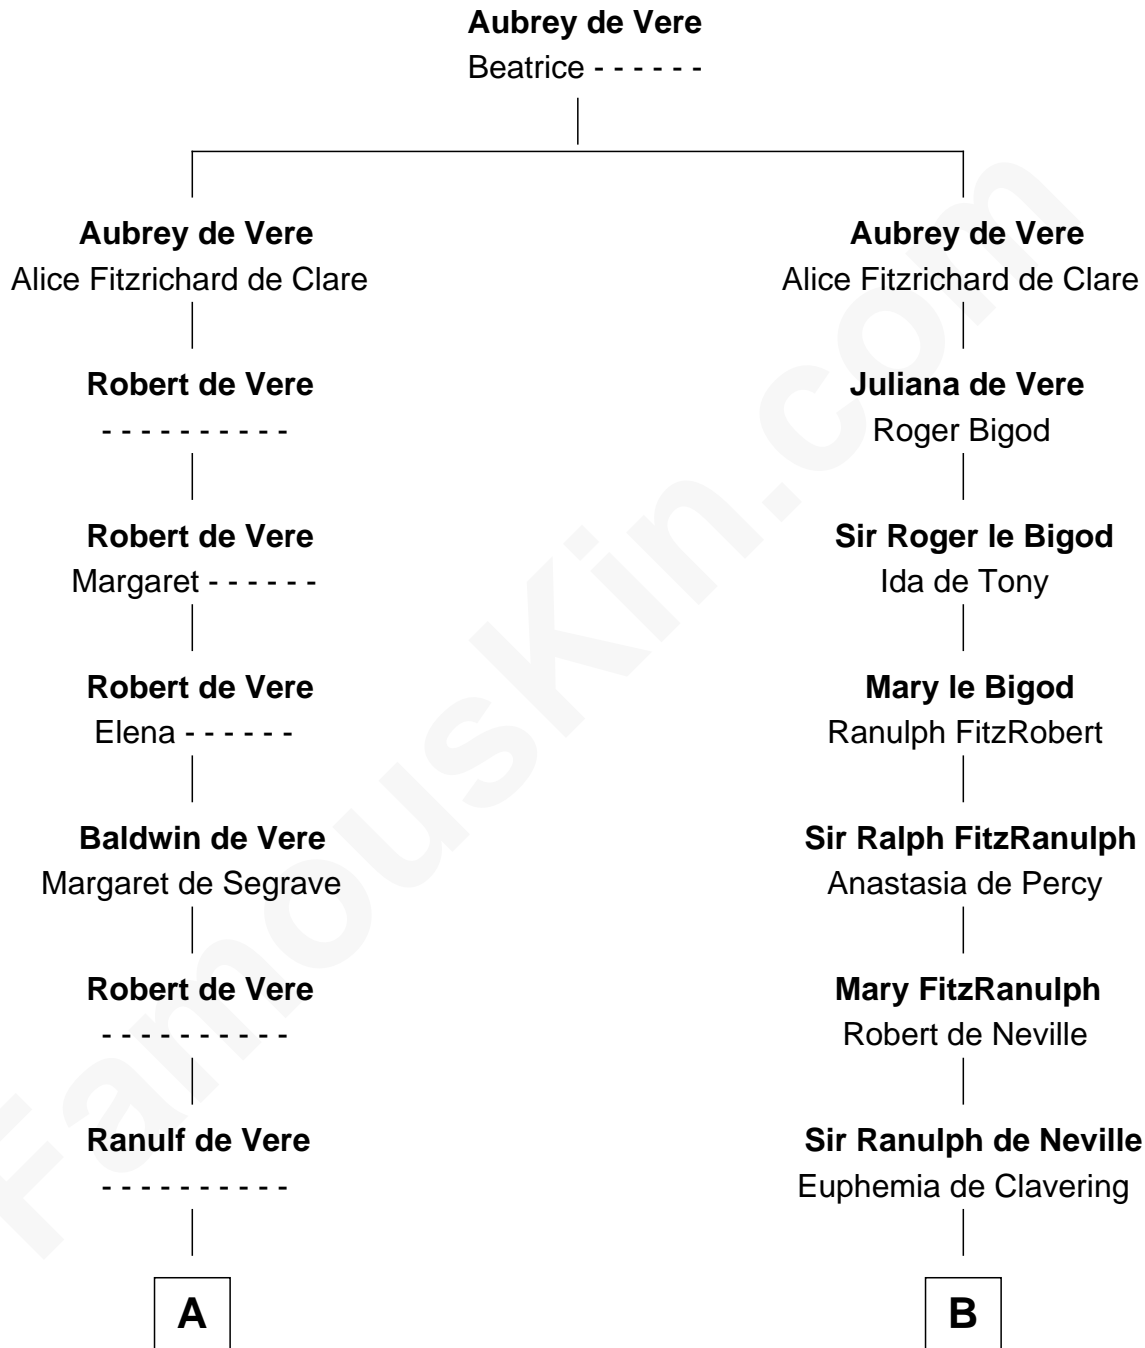

FamousKin.com Relationship Chart of

John Marshall

4th Chief Justice of the U.S. Supreme Court

21st cousin of

James Madison

4th U.S. President

C

Mary Isham
Col. William Randolph

Thomas Randolph
----- Fleming

Mary Isham Randolph
Rev. James Keith

Mary Randolph Keith
Col. Thomas Marshall

John Marshall
U.S. Supreme Court Chief Justice

D

Margaret Bernard
Daniel Gaines

Mary Gaines
Col. John Catlett

Rebecca Catlett
Francis Conway

Eleanor Rose Conway
James Madison

James Madison
4th U.S. President