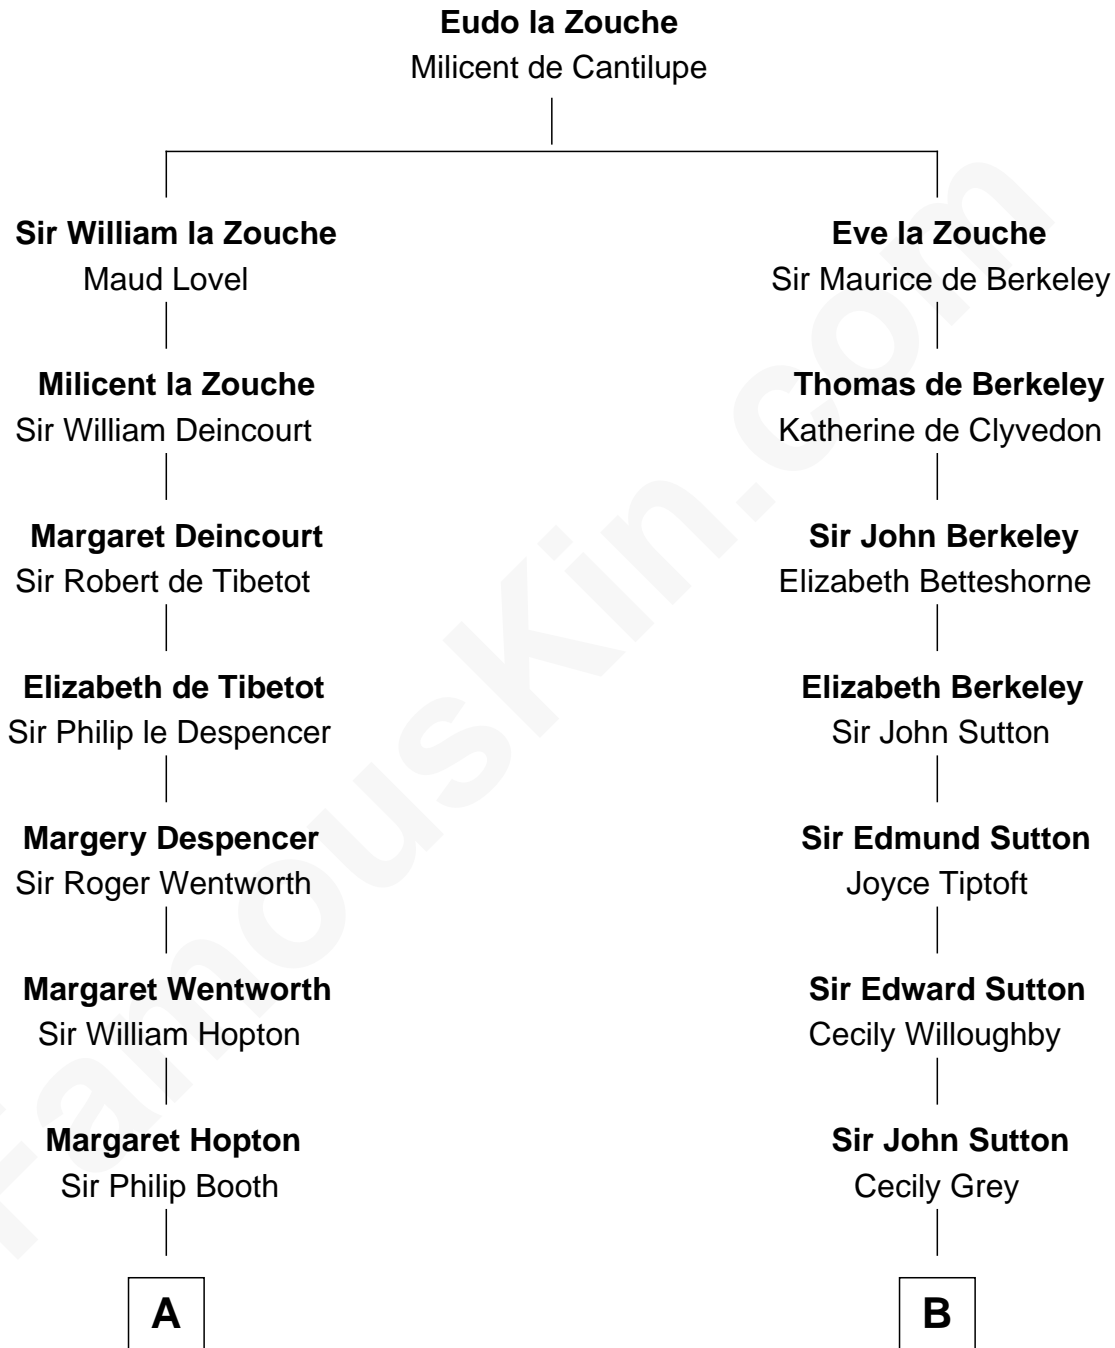

## Relationship Chart of

### John Marshall

4th Chief Justice of the U.S. Supreme Court

17th cousin 3 times removed of

**Bill Weld**

68th Governor of Massachusetts

**C**

—  
**Harriet Hillard**

William Augustus White