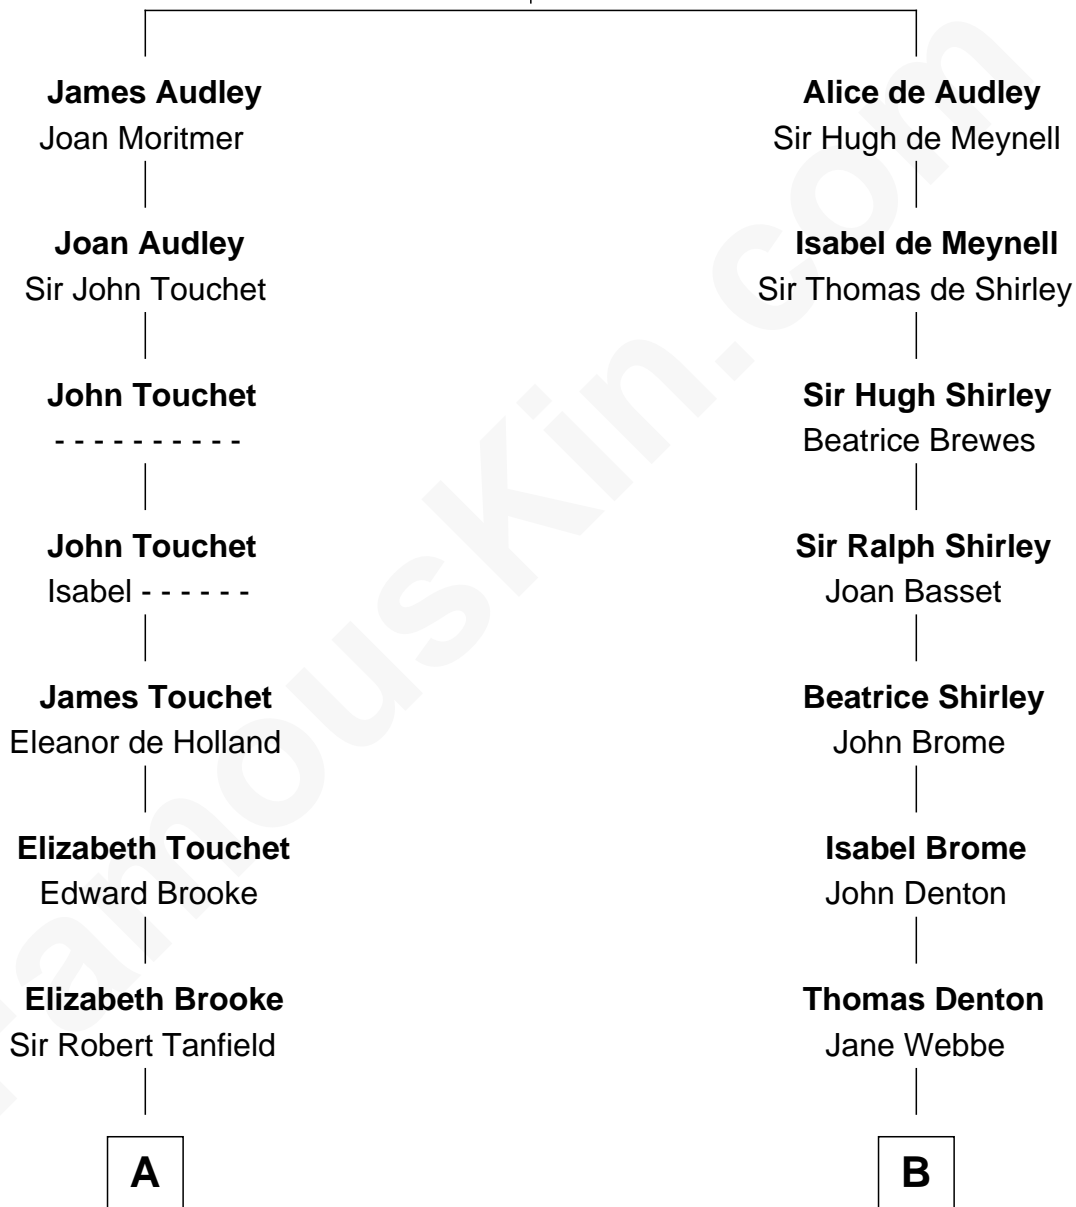

## Relationship Chart of

**John Marshall**

*4th Chief Justice of the U.S. Supreme Court*

18th cousin 1 time removed of

**Helen Keller**

*Author and Activist*

**Sir Nicholas Audley**

Joan Martin

**C**

**Mary Randolph Keith**  
Col. Thomas Marshall

**John Marshall**  
*U.S. Supreme Court Chief Justice*

**D**

**Charles Adams**  
Lucy Helen Everett

**Kate Adams**  
Arthur Henley Keller

**Helen Keller**  
*Author and Activist*