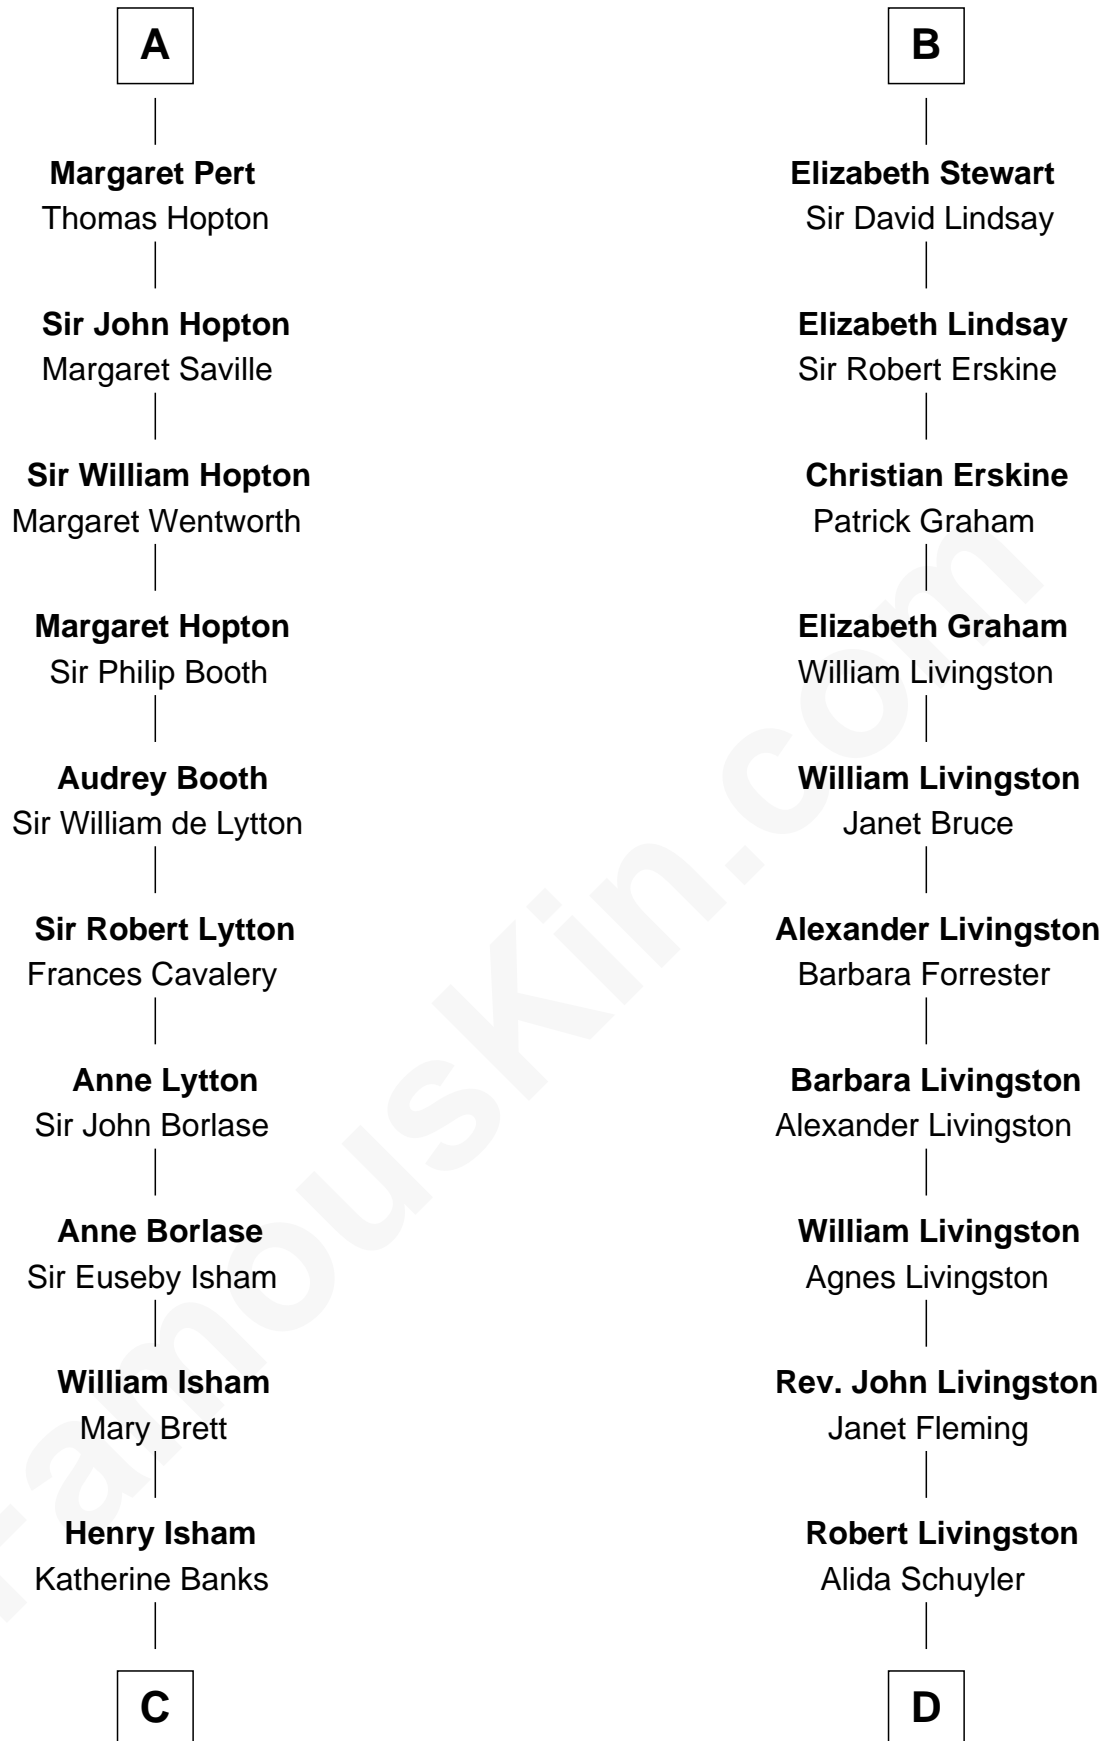

FamousKin.com

Relationship Chart of

John Marshall

4th Chief Justice of the U.S. Supreme Court

18th cousin 3 times removed of

Philip Livingston

Signer of the Declaration of Independence

C

Mary Isham
Col. William Randolph

Thomas Randolph
----- Fleming

Mary Isham Randolph
Rev. James Keith

Mary Randolph Keith
Col. Thomas Marshall

John Marshall
U.S. Supreme Court Chief Justice

D

Philip Livingston
Catrina Van Brugh