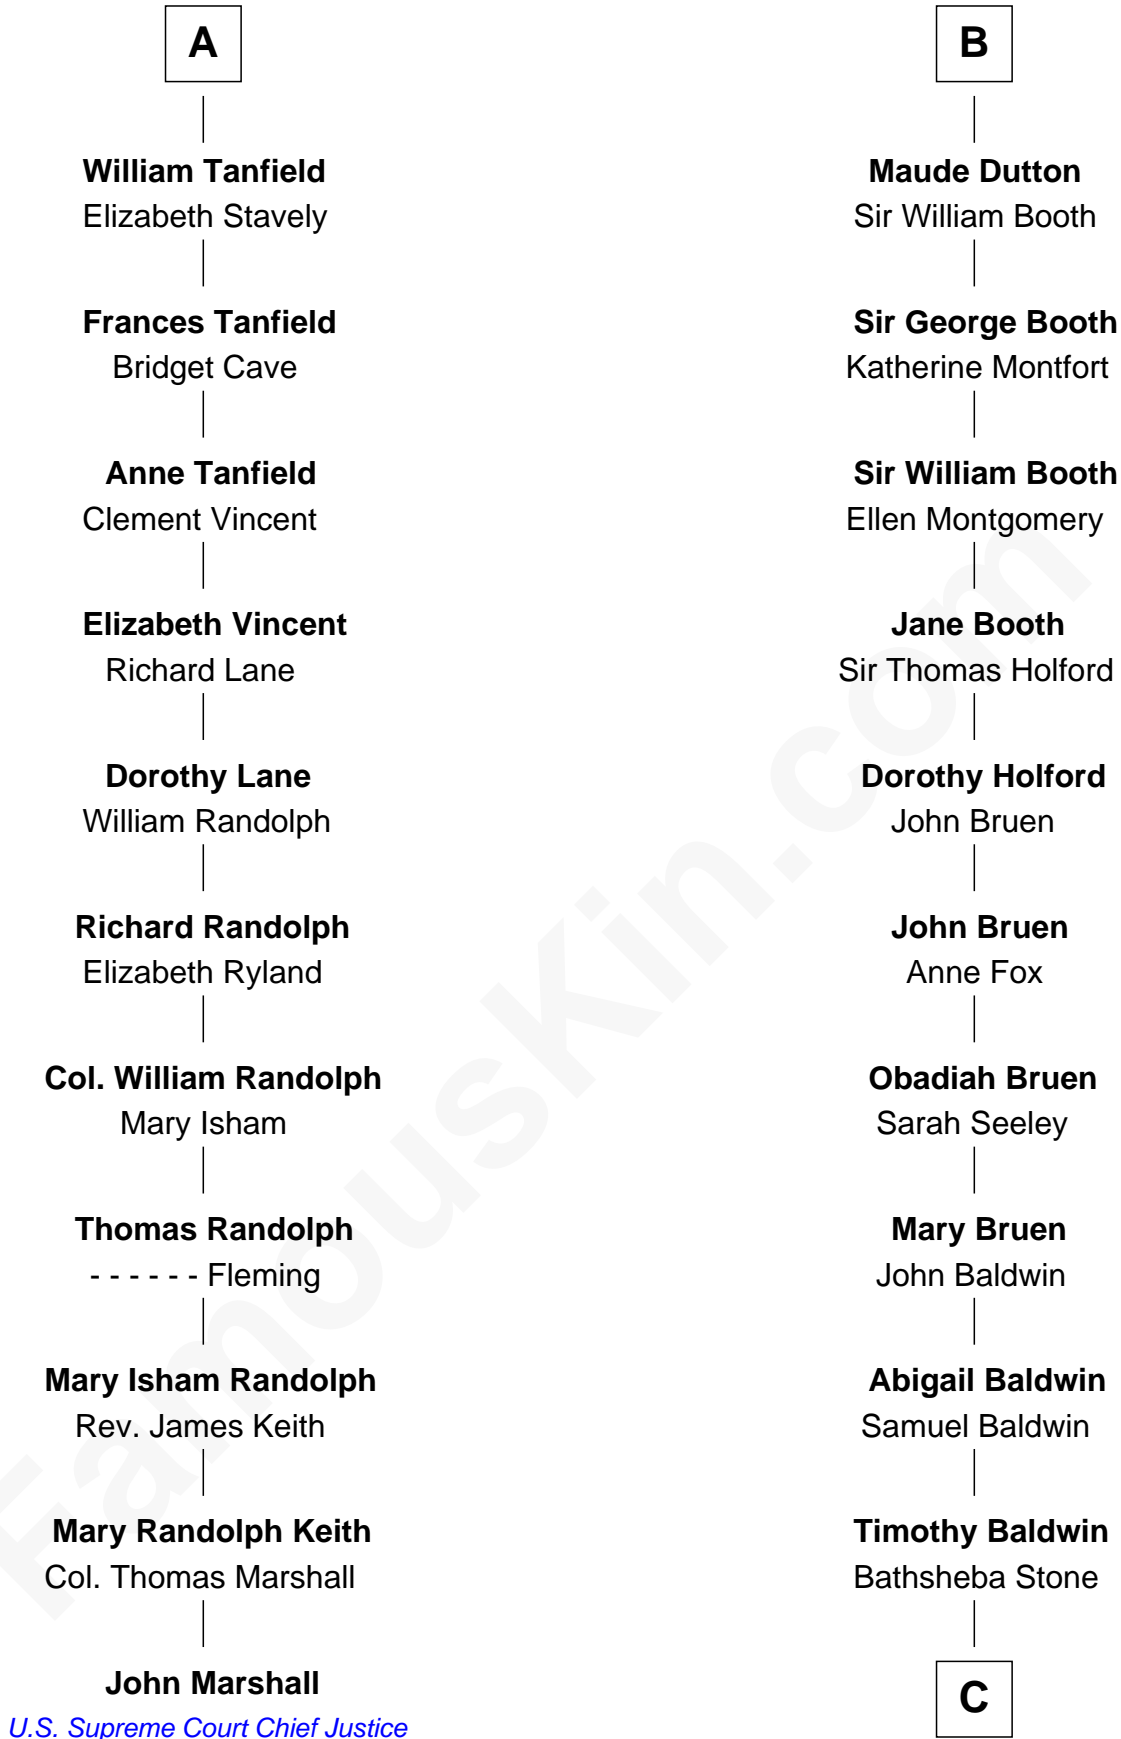

## Relationship Chart of

### John Marshall

4th Chief Justice of the U.S. Supreme Court

17th cousin 1 time removed of

### Abraham Baldwin

Signer of the U.S. Constitution

**Alan la Zouche**

Ellen de Quincy

**C**

Michael Baldwin

Lucy Dudley

Abraham Baldwin

*Signer of the U.S. Constitution*

FamousKin.com