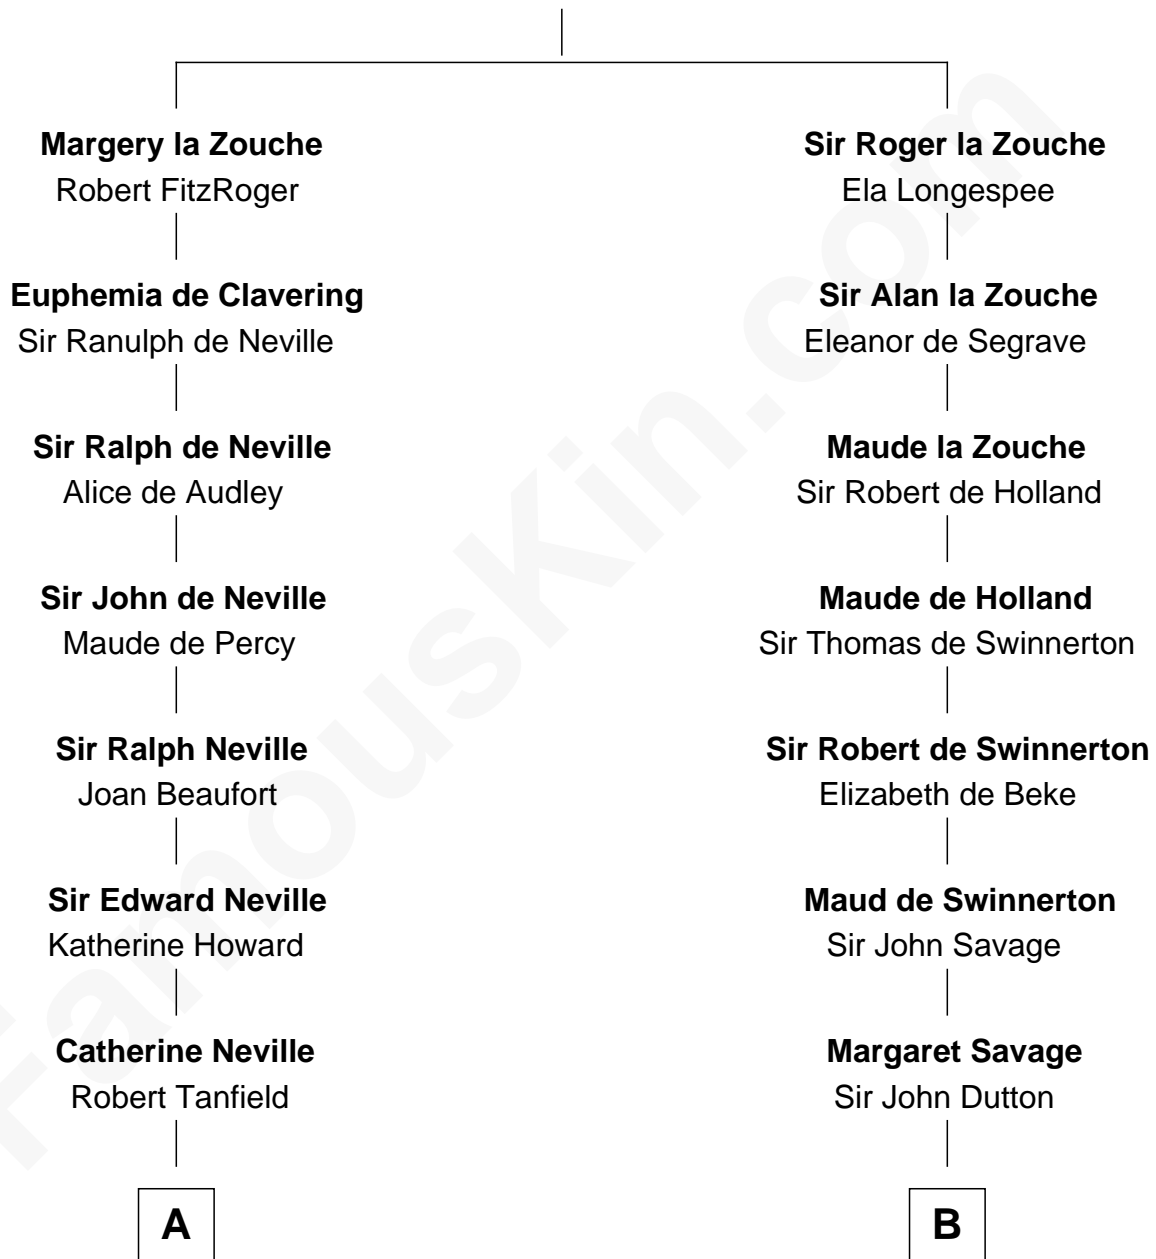

## Relationship Chart of

### John Marshall

4th Chief Justice of the U.S. Supreme Court

17th cousin 1 time removed of

### Abraham Baldwin

Signer of the U.S. Constitution

**Alan la Zouche**

Ellen de Quincy

**C**

Michael Baldwin

Lucy Dudley

Abraham Baldwin