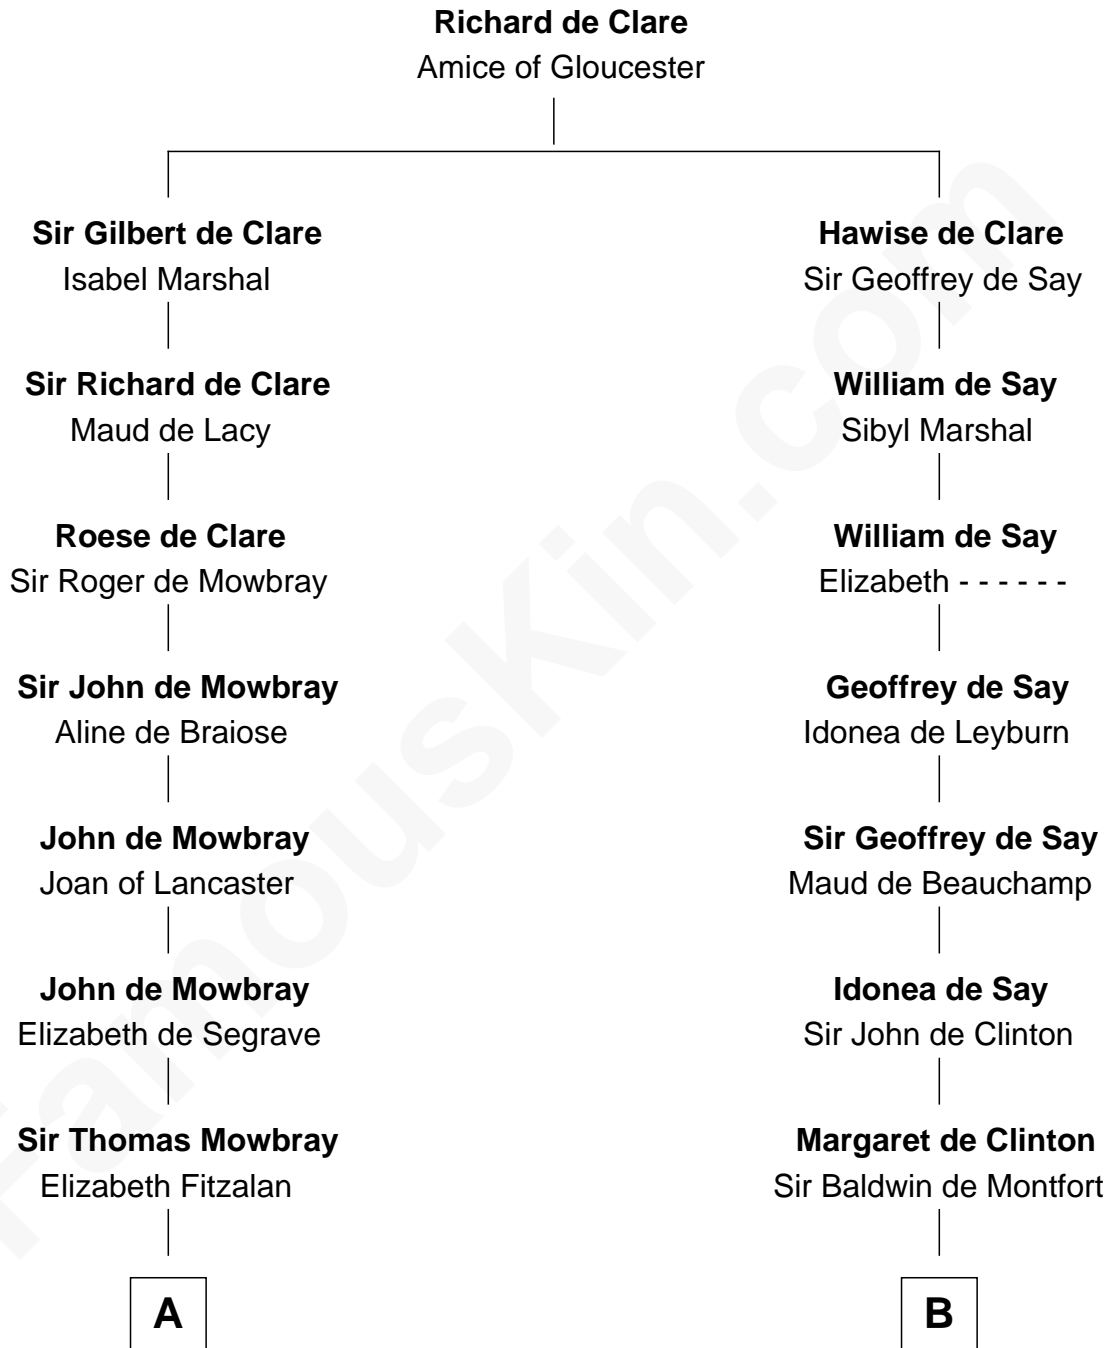

FamousKin.com Relationship Chart of

John Marshall

4th Chief Justice of the U.S. Supreme Court

20th cousin of

Abraham Baldwin

Signer of the U.S. Constitution

C

Thomas Randolph

----- Fleming

Mary Isham Randolph

Rev. James Keith

Mary Randolph Keith

Col. Thomas Marshall

John Marshall

U.S. Supreme Court Chief Justice

D

Abigail Baldwin

Samuel Baldwin

Timothy Baldwin

Bathsheba Stone

Michael Baldwin

Lucy Dudley

Abraham Baldwin

Signer of the U.S. Constitution