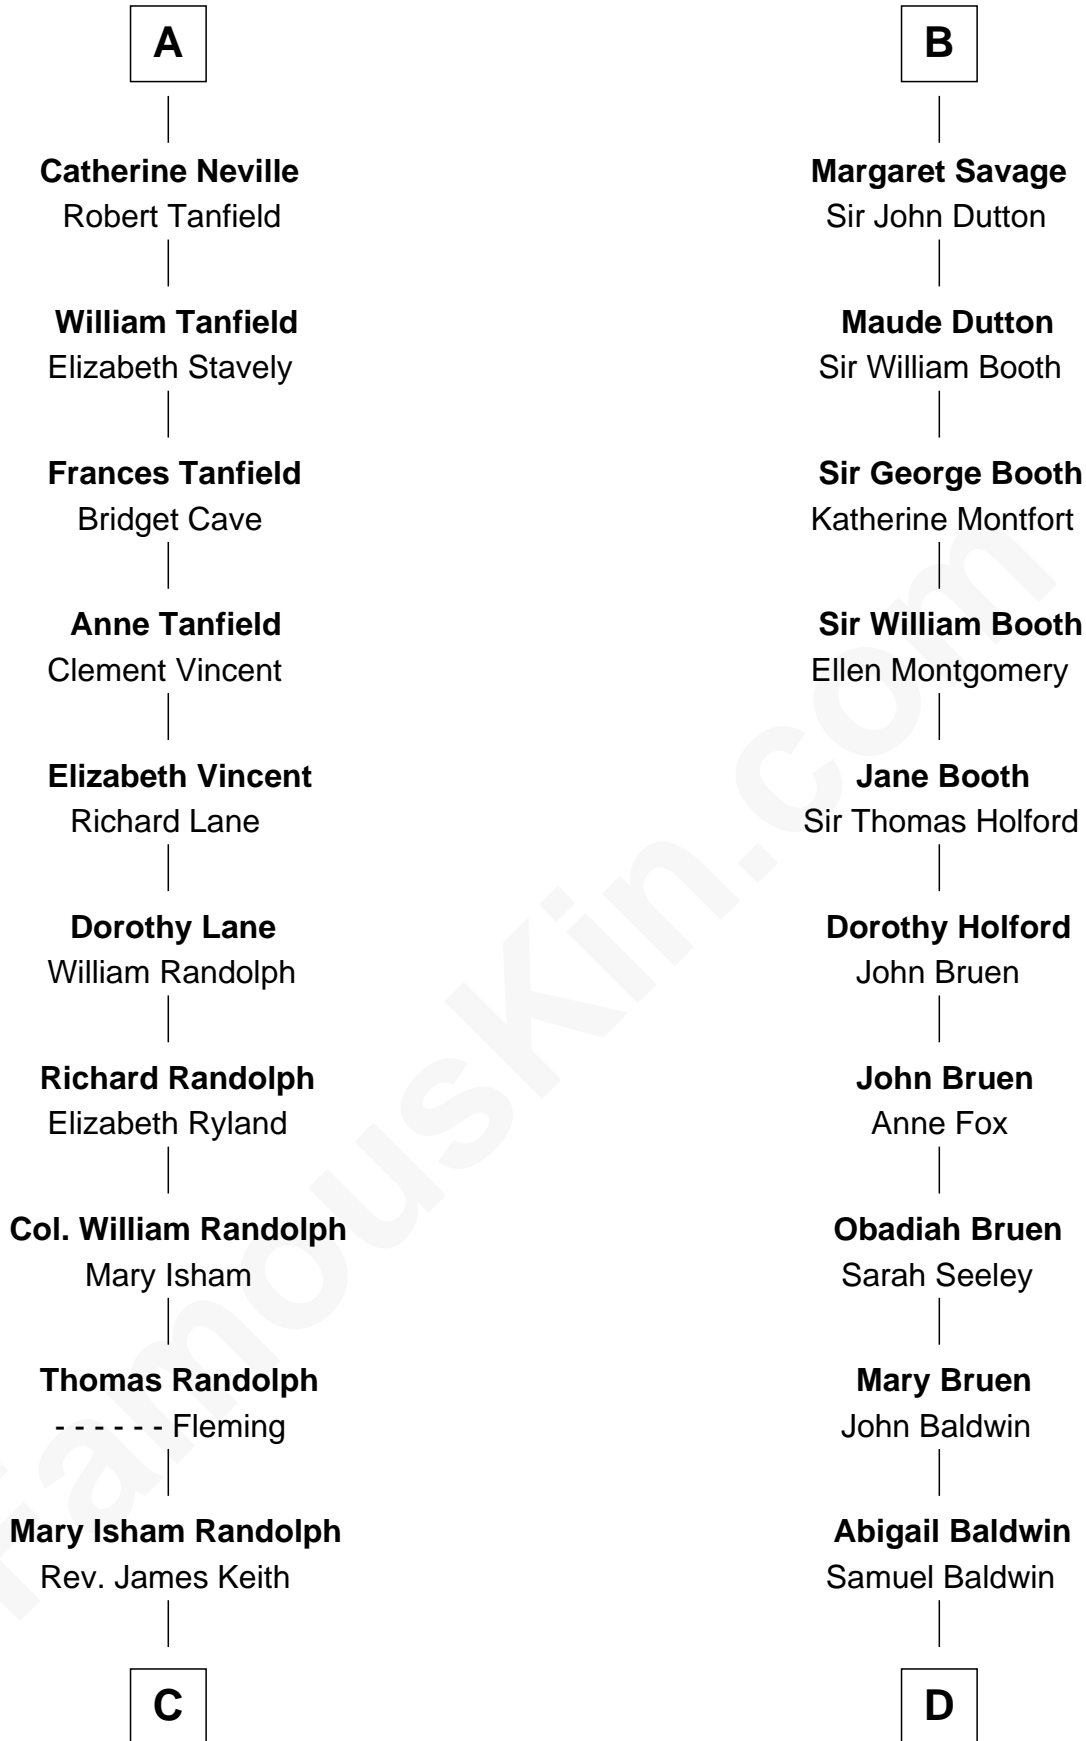

## Relationship Chart of

### John Marshall

4th Chief Justice of the U.S. Supreme Court

18th cousin 1 time removed of

### Abraham Baldwin

Signer of the U.S. Constitution

### Sir William Longespee

Ela of Salisbury

**C**

**Mary Randolph Keith**  
Col. Thomas Marshall

**John Marshall**  
*U.S. Supreme Court Chief Justice*

**D**

**Timothy Baldwin**  
Bathsheba Stone

**Michael Baldwin**  
Lucy Dudley