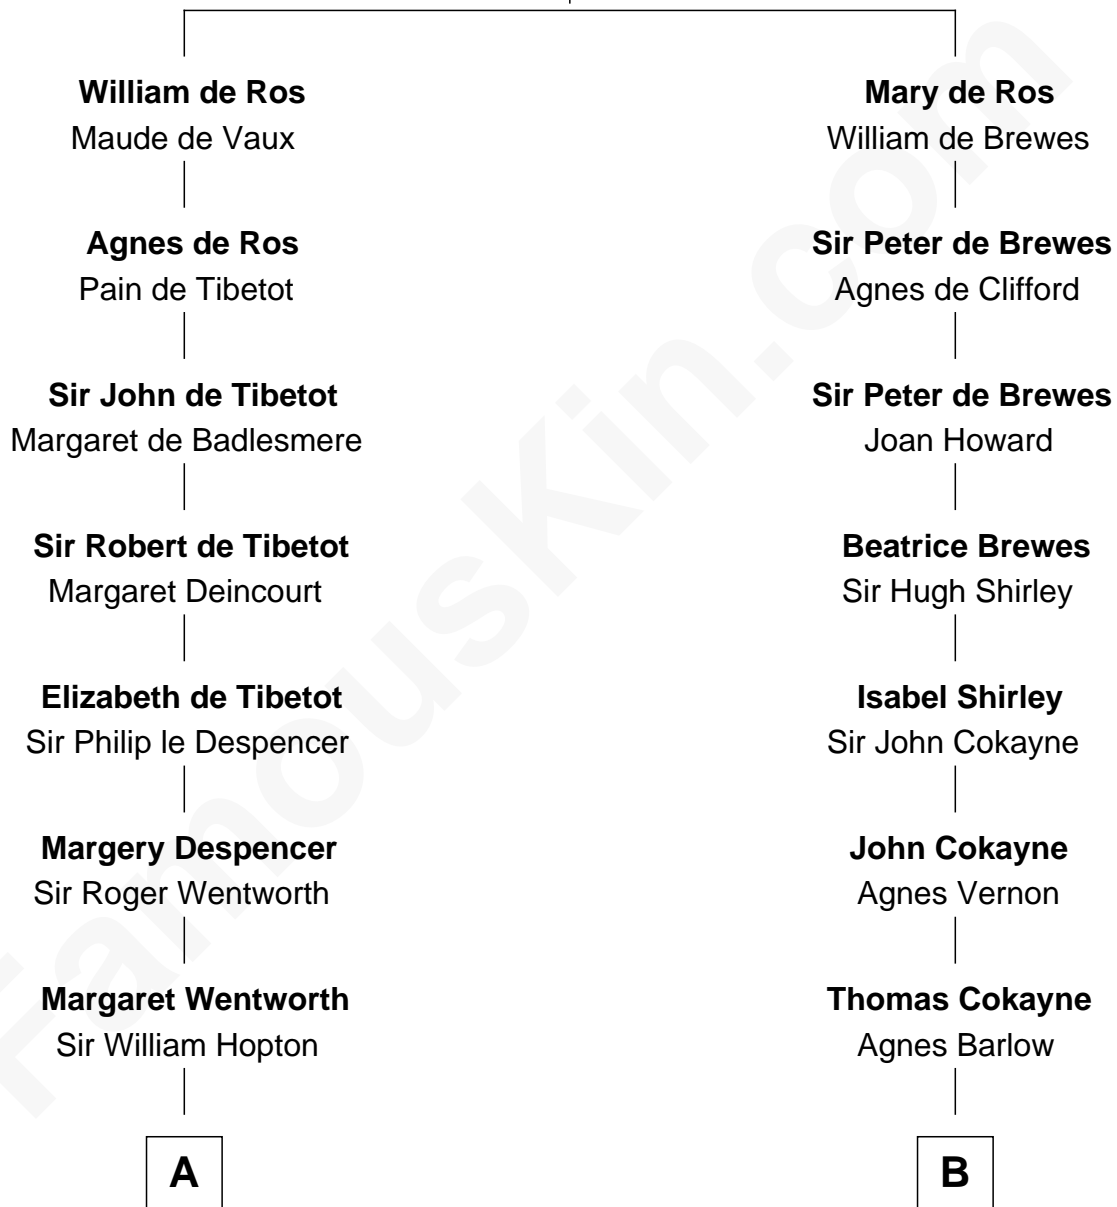

Sir Robert de Ros

Isabel de Aubeney