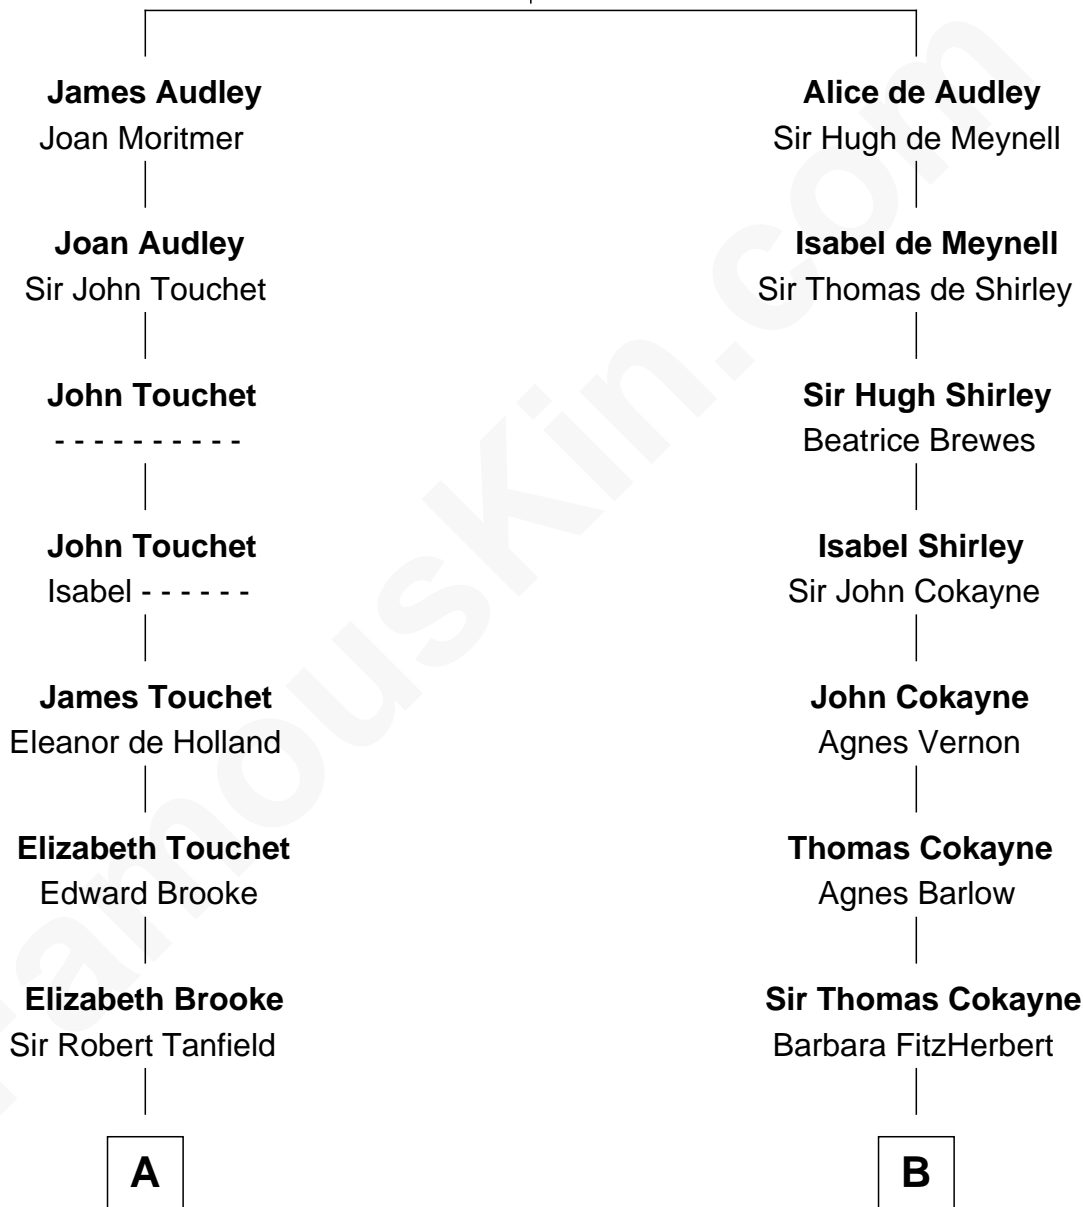

FamousKin.com

Relationship Chart of

John Marshall

4th Chief Justice of the U.S. Supreme Court

15th cousin 3 times removed of

Charles Carroll

Signer of the Declaration of Independence

Sir Nicholas Audley

Joan Martin

C

—
Mary Randolph Keith
Col. Thomas Marshall

—
John Marshall
U.S. Supreme Court Chief Justice

FamousKin.com