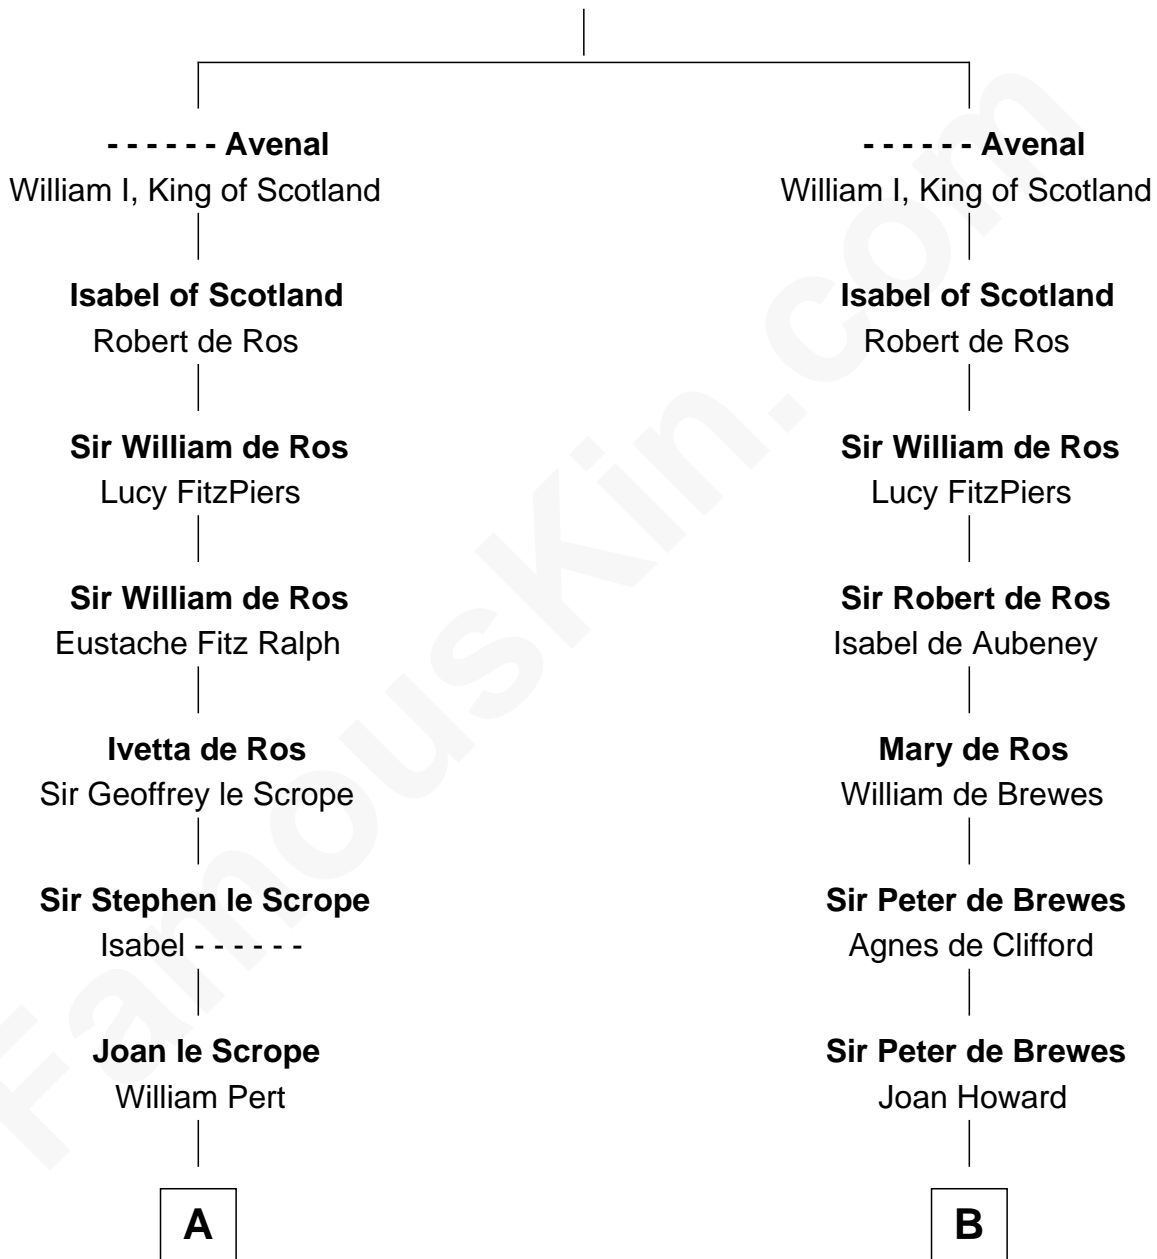

FamousKin.com

Relationship Chart of

John Marshall

4th Chief Justice of the U.S. Supreme Court

20th cousin 1 time removed of

Daniel Carroll

Signer of the U.S. Constitution

Richard Avenal

C

Mary Isham
Col. William Randolph

Thomas Randolph
----- Fleming

Mary Isham Randolph
Rev. James Keith

Mary Randolph Keith
Col. Thomas Marshall

John Marshall
U.S. Supreme Court Chief Justice

D

Elizabeth Sewall
William Digges

Anne Digges
Henry Darnall

Eleanor Darnall
Daniel Carroll

Daniel Carroll
Signer of the U.S. Constitution

FamousKin.com