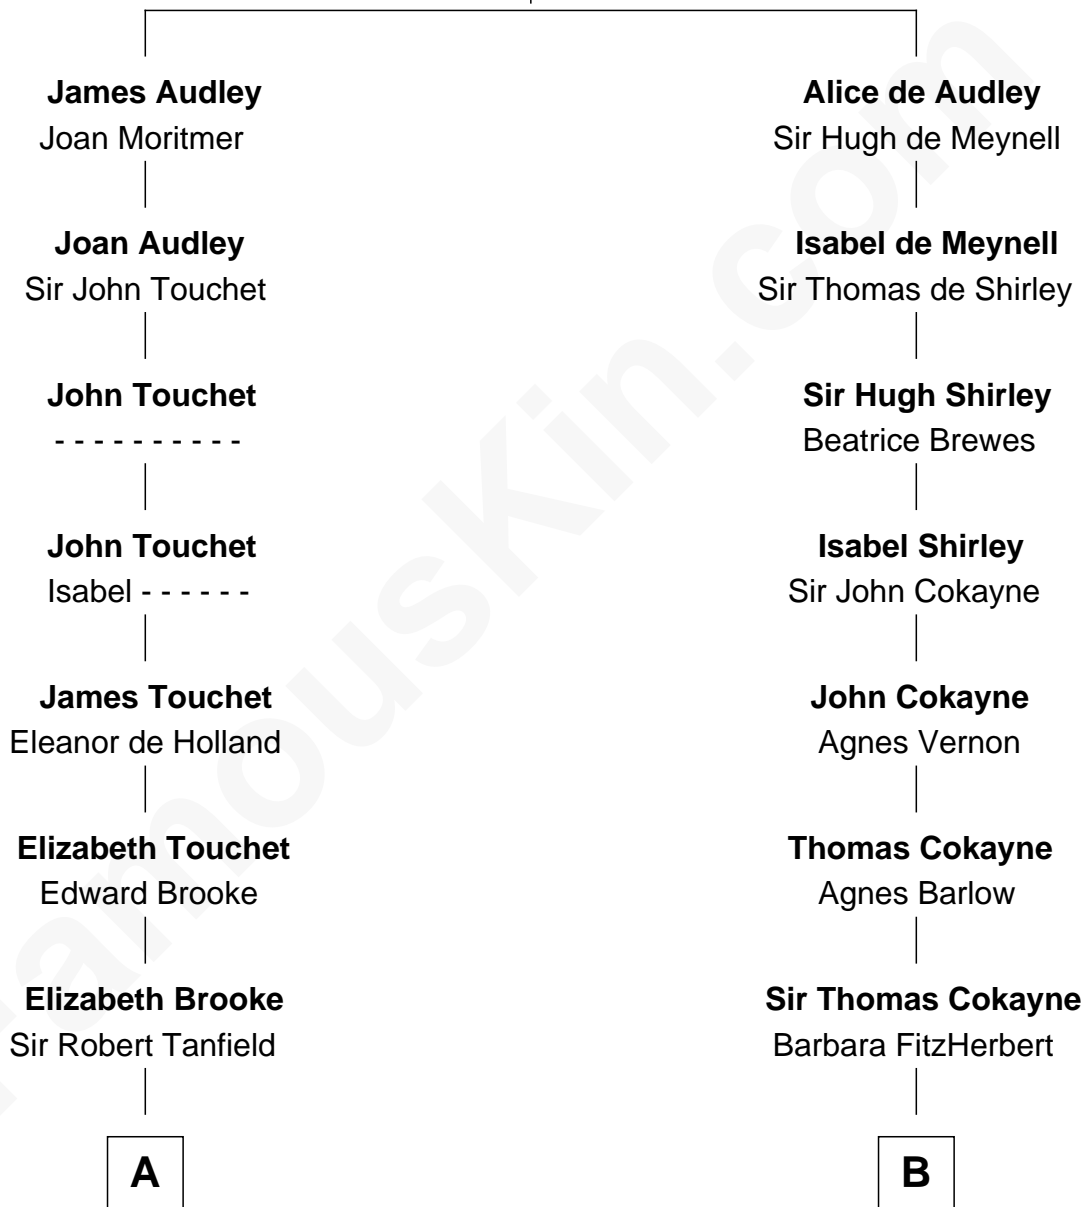

FamousKin.com

Relationship Chart of

John Marshall

4th Chief Justice of the U.S. Supreme Court

15th cousin 3 times removed of

Daniel Carroll

Signer of the U.S. Constitution

Sir Nicholas Audley

Joan Martin

C

|
Mary Randolph Keith
Col. Thomas Marshall

|
John Marshall
U.S. Supreme Court Chief Justice

FamousKin.com