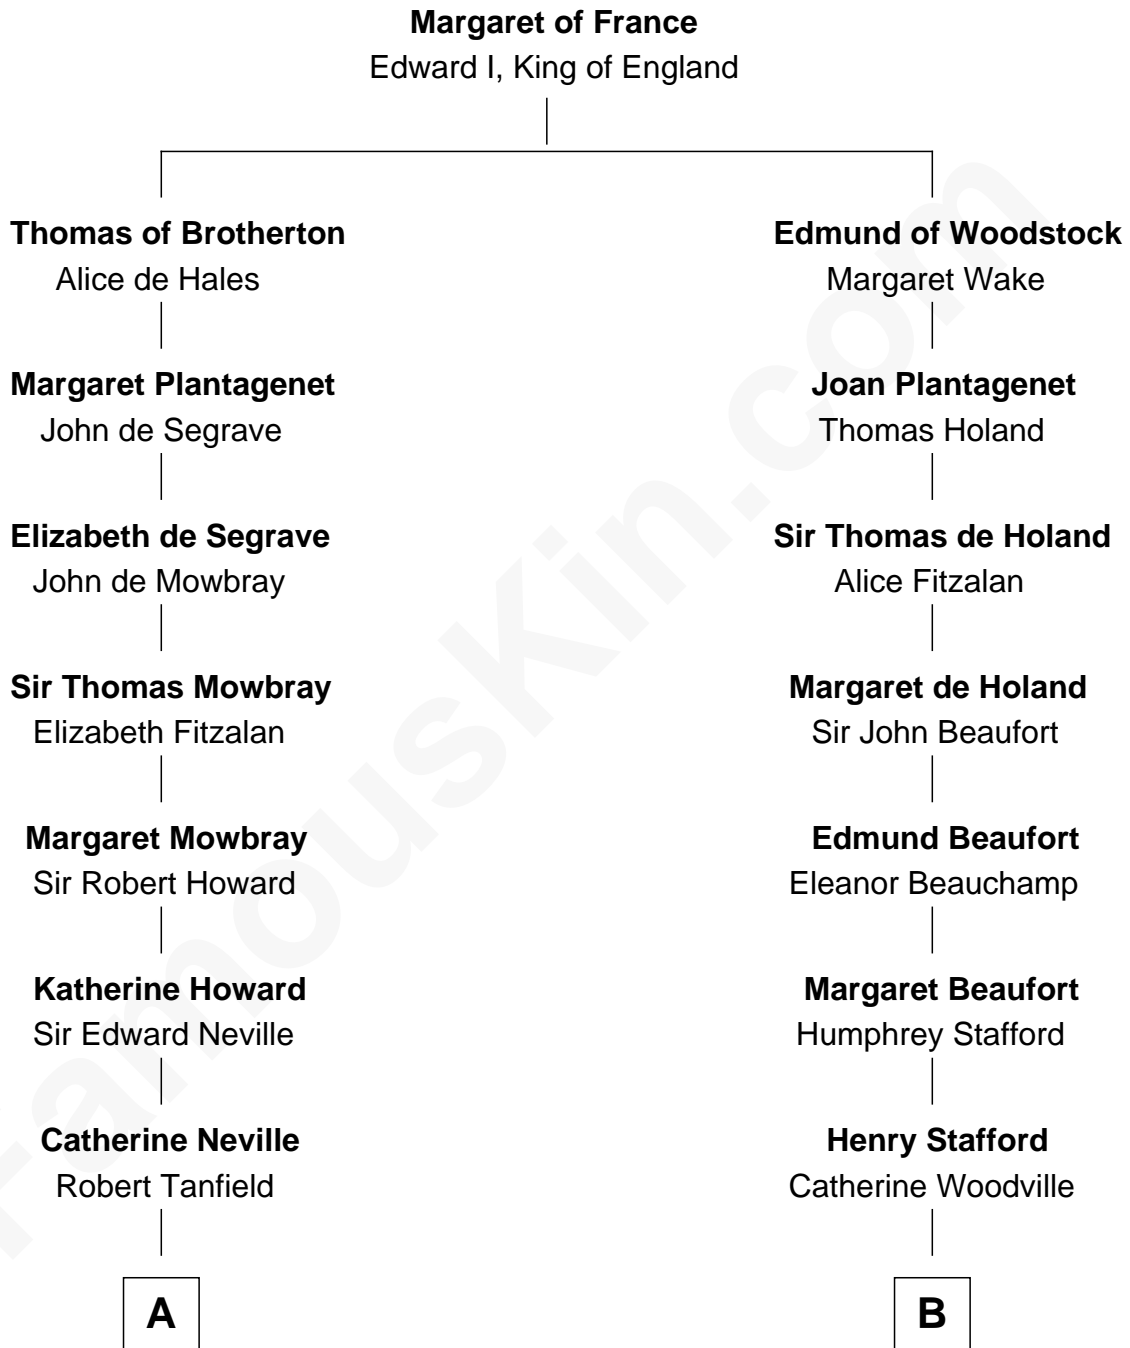

# FamousKin.com

## Relationship Chart of

### John Marshall

4th Chief Justice of the U.S. Supreme Court

17th cousin 2 times removed of

**E. M. Forster**  
English Novelist

**C**

—  
**Laura Thornton**

Charles Forster

—  
**Edward Morgan Llewellyn Forster**

Alice Clara Whichelo

—  
**E. M. Forster**

*English Novelist*

FamousKin.com