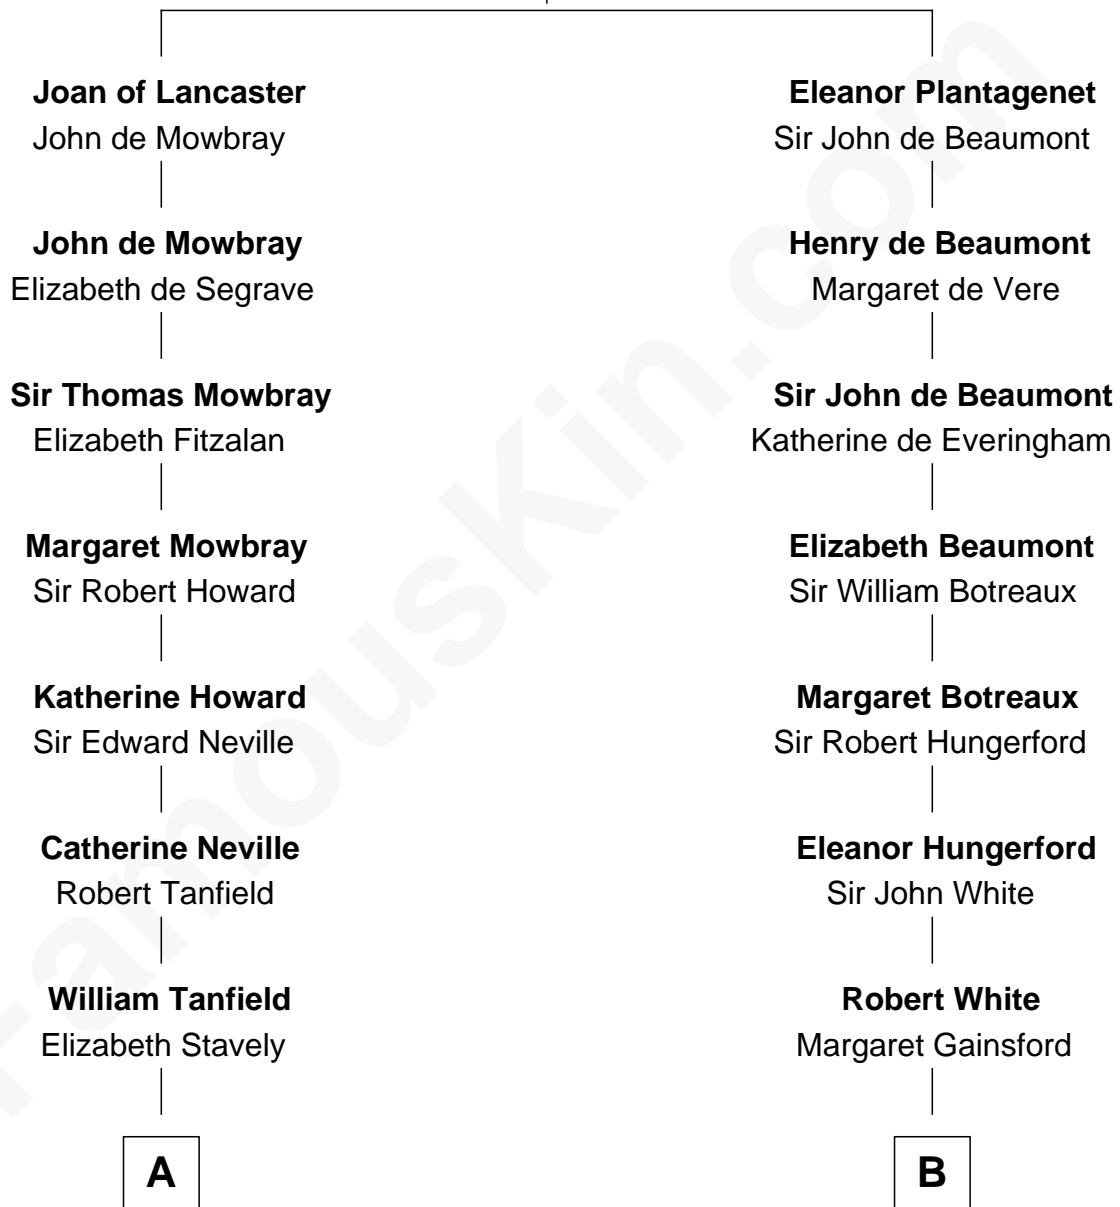

## Relationship Chart of

### John Marshall

4th Chief Justice of the U.S. Supreme Court

16th cousin 2 times removed of

**Guillermo Billinghurst**

31st President of Peru

**Henry Plantagenet**  
Maud de Chaworth

C

Guillermo Eugenio Billinghurst

Belisaria Angulo

Guillermo Billinghurst

*31st President of Peru*

FamousKin.com