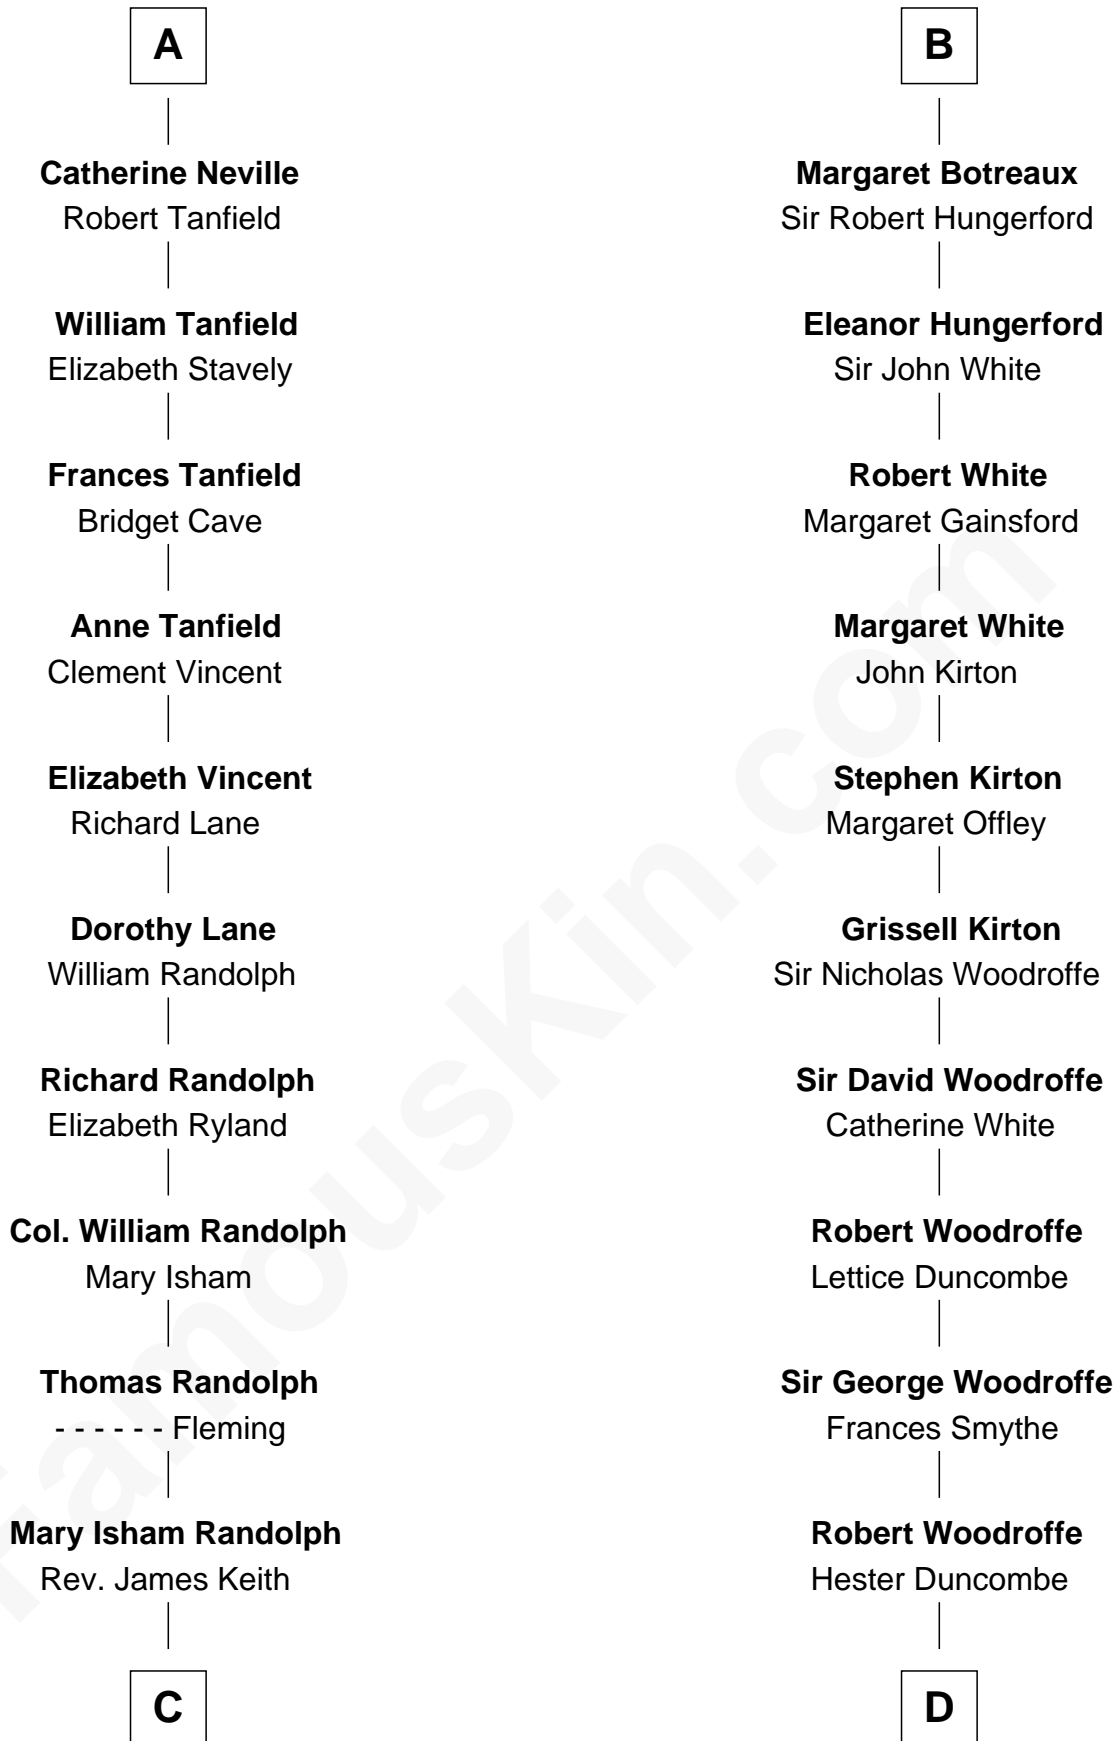

FamousKin.com

Relationship Chart of

John Marshall

4th Chief Justice of the U.S. Supreme Court

18th cousin 3 times removed of

Guillermo Billinghurst
31st President of Peru

C

Mary Randolph Keith
Col. Thomas Marshall

John Marshall
U.S. Supreme Court Chief Justice

D

Lettice Woodroffe
William Billinghurst

Rev. William Billinghurst
Catharine Bellas

Robert Billinghurst
Maria Francisca Agrelo

Guillermo Eugenio Billinghurst
Belisaria Angulo