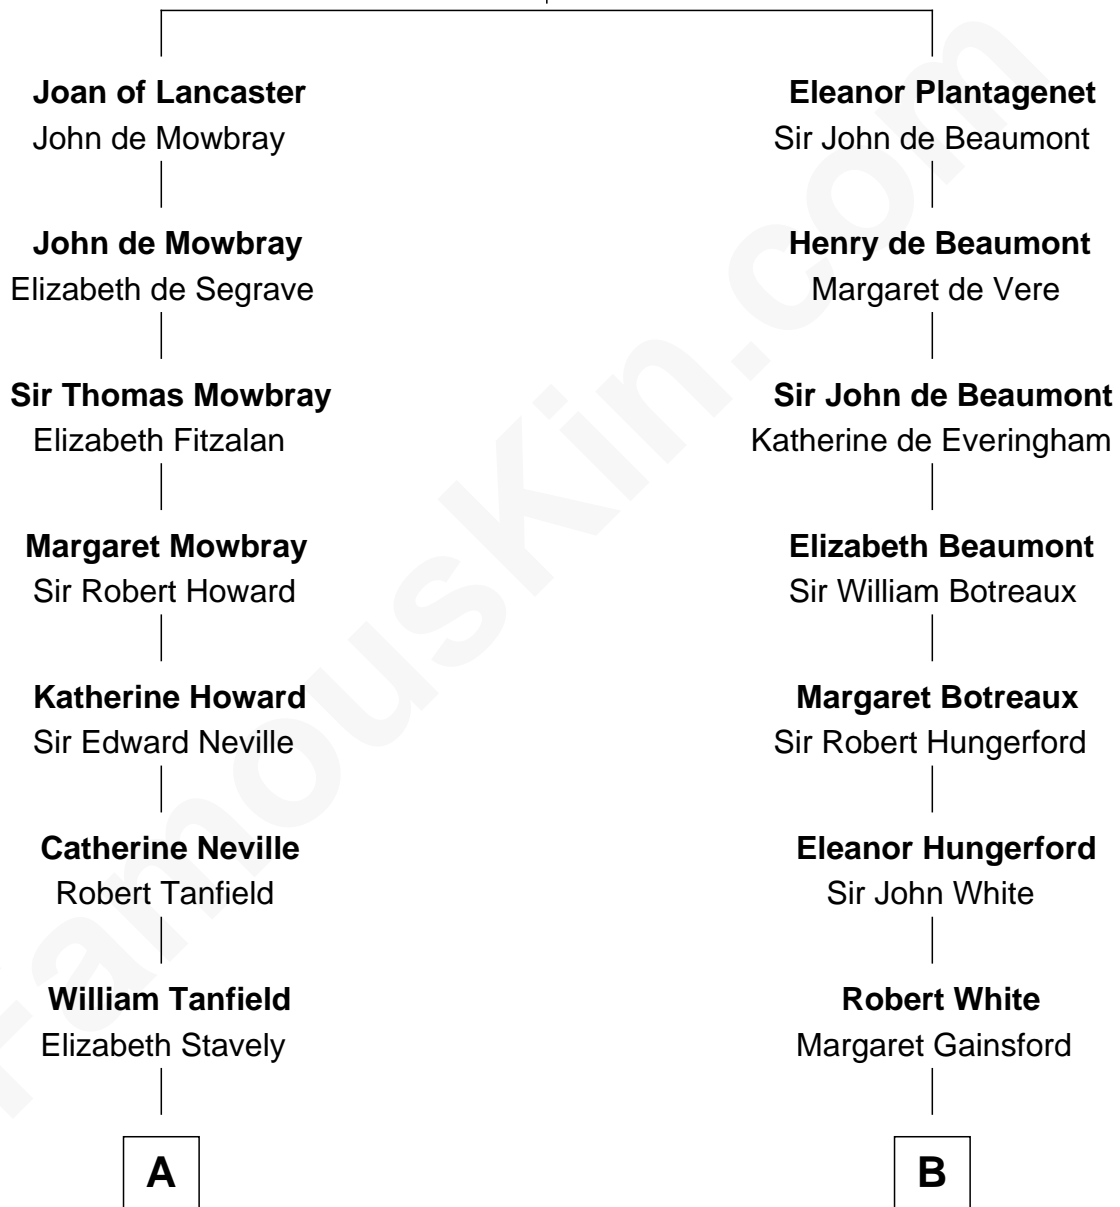

FamousKin.com

Relationship Chart of

John Marshall

4th Chief Justice of the U.S. Supreme Court

16th cousin 4 times removed of

Susana Ferrari Billinghurst

Argentine Aviation Pioneer

Henry Plantagenet
Maud de Chaworth

C

Daniel Mariano Billinghamurst

Mercedes Merzano

Lisandro Billinghamurst

Ana Kidd

Rosa Laureana Billinghamurst

Alfredo Ferrari

Susana Ferrari Billinghamurst