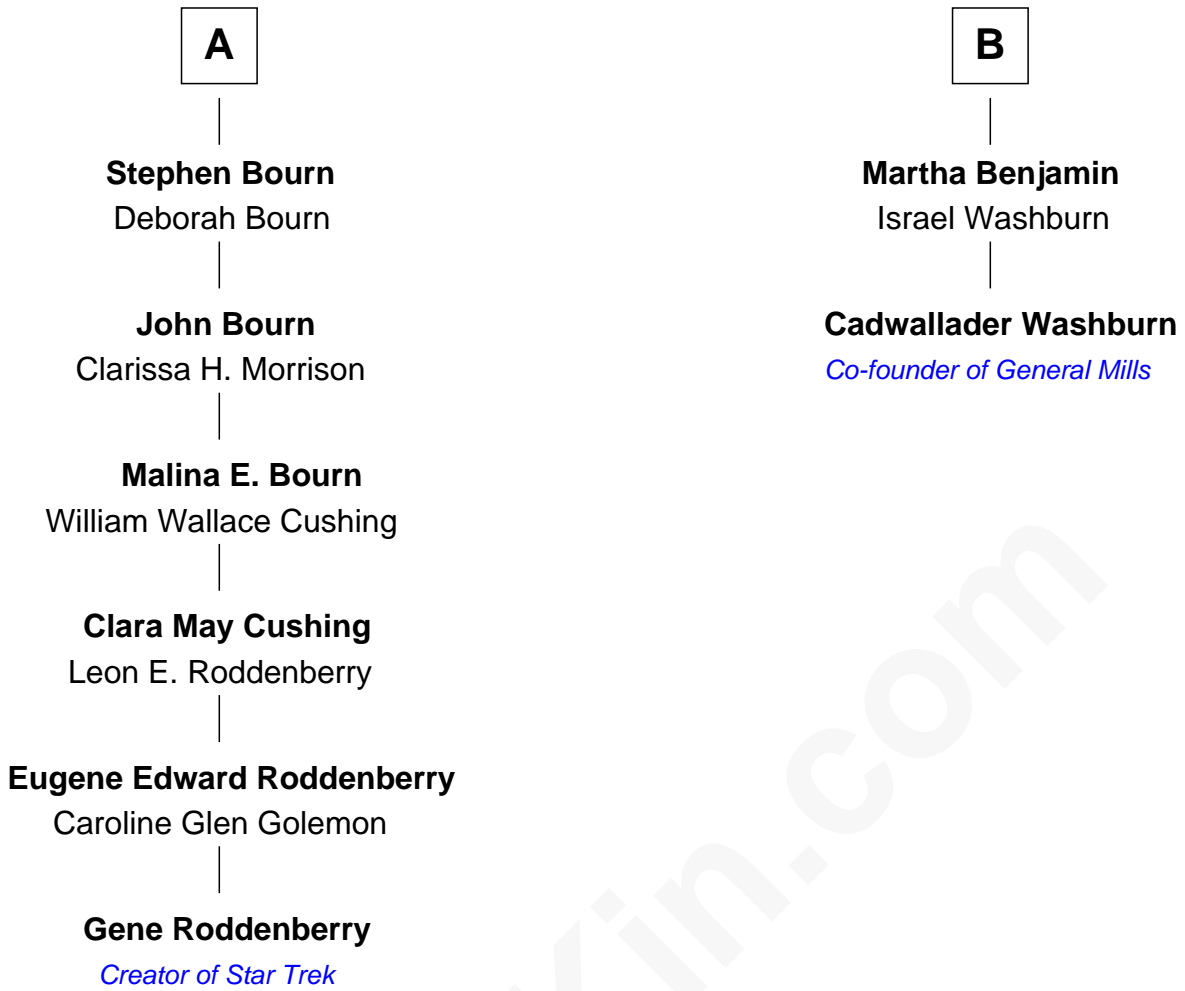

FamousKin.com Relationship Chart of

Gene Roddenberry

Creator of Star Trek

8th cousin 4 times removed of

Cadwallader Washburn

Co-founder of General Mills and 11th Governor of Wisconsin

Henry Sherman

Agnes - - - - -

Sarah Sherman

Samuel Chase

Elisha Chase

Elizabeth Wheaton

Charity Chase

Stephen Bourn

A

Edmund Sherman

Anne Pellett

Edmund Sherman

Grace Makin

Grace Sherman

John Livermore

Samuel Livermore

Hannah Bridge

Thomas Livermore

Mary Bright

Nathaniel Livermore

Martha White

Tabitha Livermore

Samuel Benjamin

B

Gene Roddenberry photo by [NASA on the Commons](#)