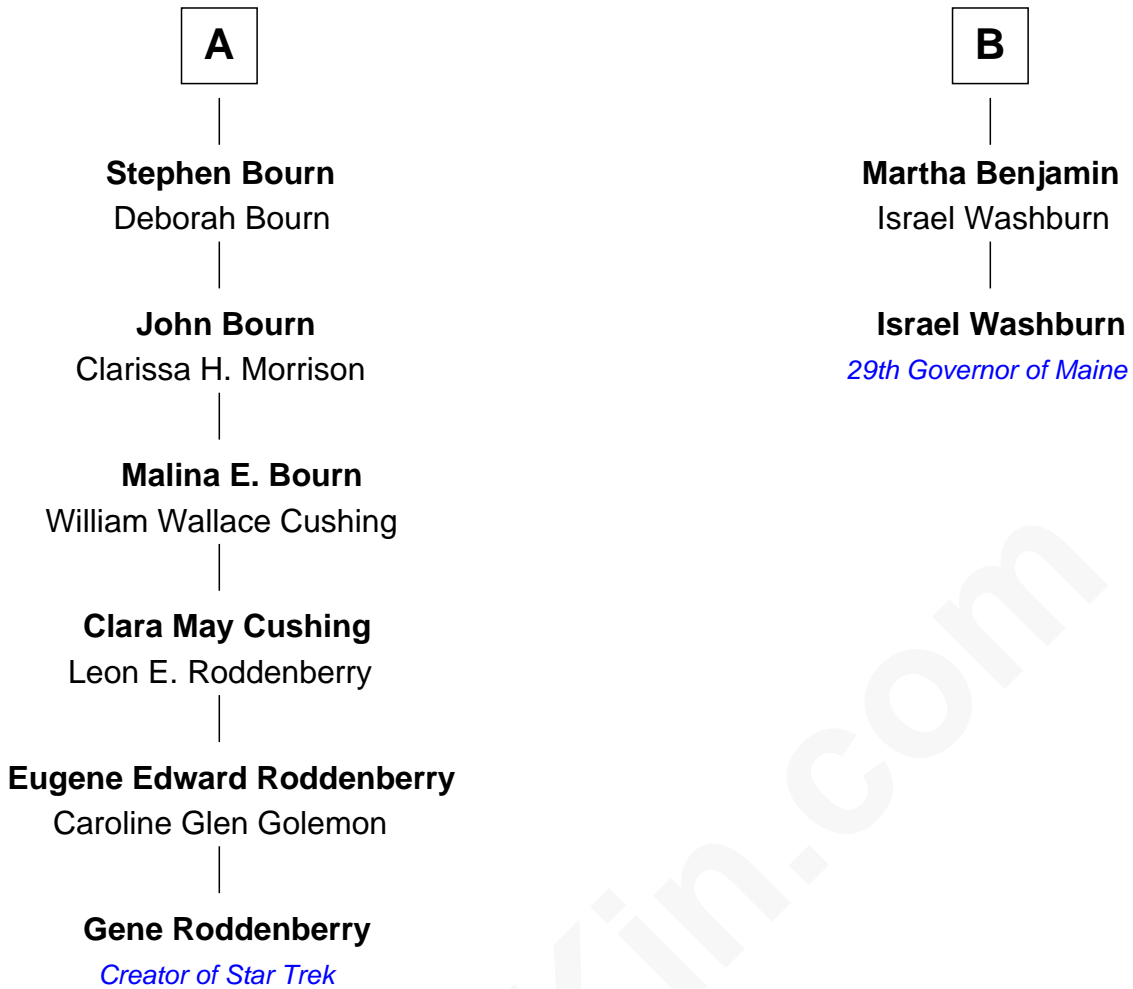

FamousKin.com Relationship Chart of

Gene Roddenberry

Creator of Star Trek

8th cousin 4 times removed of

Israel Washburn

29th Governor of Maine

Henry Sherman

Agnes - - - - -

Sarah Sherman

Samuel Chase

Elisha Chase

Elizabeth Wheaton

Charity Chase

Stephen Bourn

A

Edmund Sherman

Anne Pellett

Edmund Sherman

Grace Makin

Grace Sherman

John Livermore

Samuel Livermore

Hannah Bridge

Thomas Livermore

Mary Bright

Nathaniel Livermore

Martha White

Tabitha Livermore

Samuel Benjamin

B

Gene Roddenberry photo by [NASA on the Commons](#)