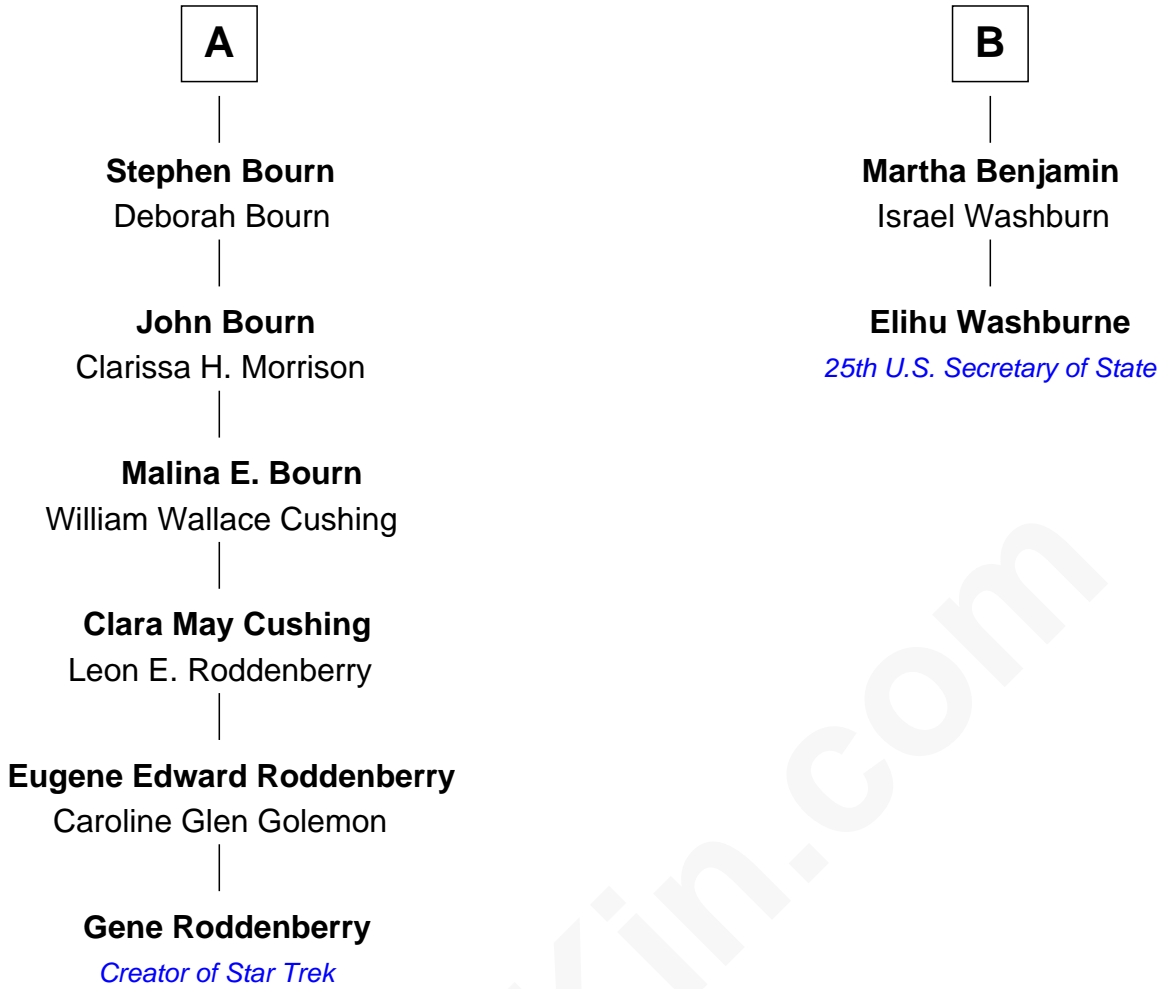

FamousKin.com Relationship Chart of

Gene Roddenberry

Creator of Star Trek

8th cousin 4 times removed of

Elihu Washburne

25th U.S. Secretary of State

Henry Sherman

Agnes - - - - -

Sarah Sherman

Samuel Chase

Elisha Chase

Elizabeth Wheaton

Charity Chase

Stephen Bourn

A

Edmund Sherman

Anne Pellett

Edmund Sherman

Grace Makin

Grace Sherman

John Livermore

Samuel Livermore

Hannah Bridge

Thomas Livermore

Mary Bright

Nathaniel Livermore

Martha White

Tabitha Livermore

Samuel Benjamin

B

Gene Roddenberry photo by [NASA on the Commons](#)