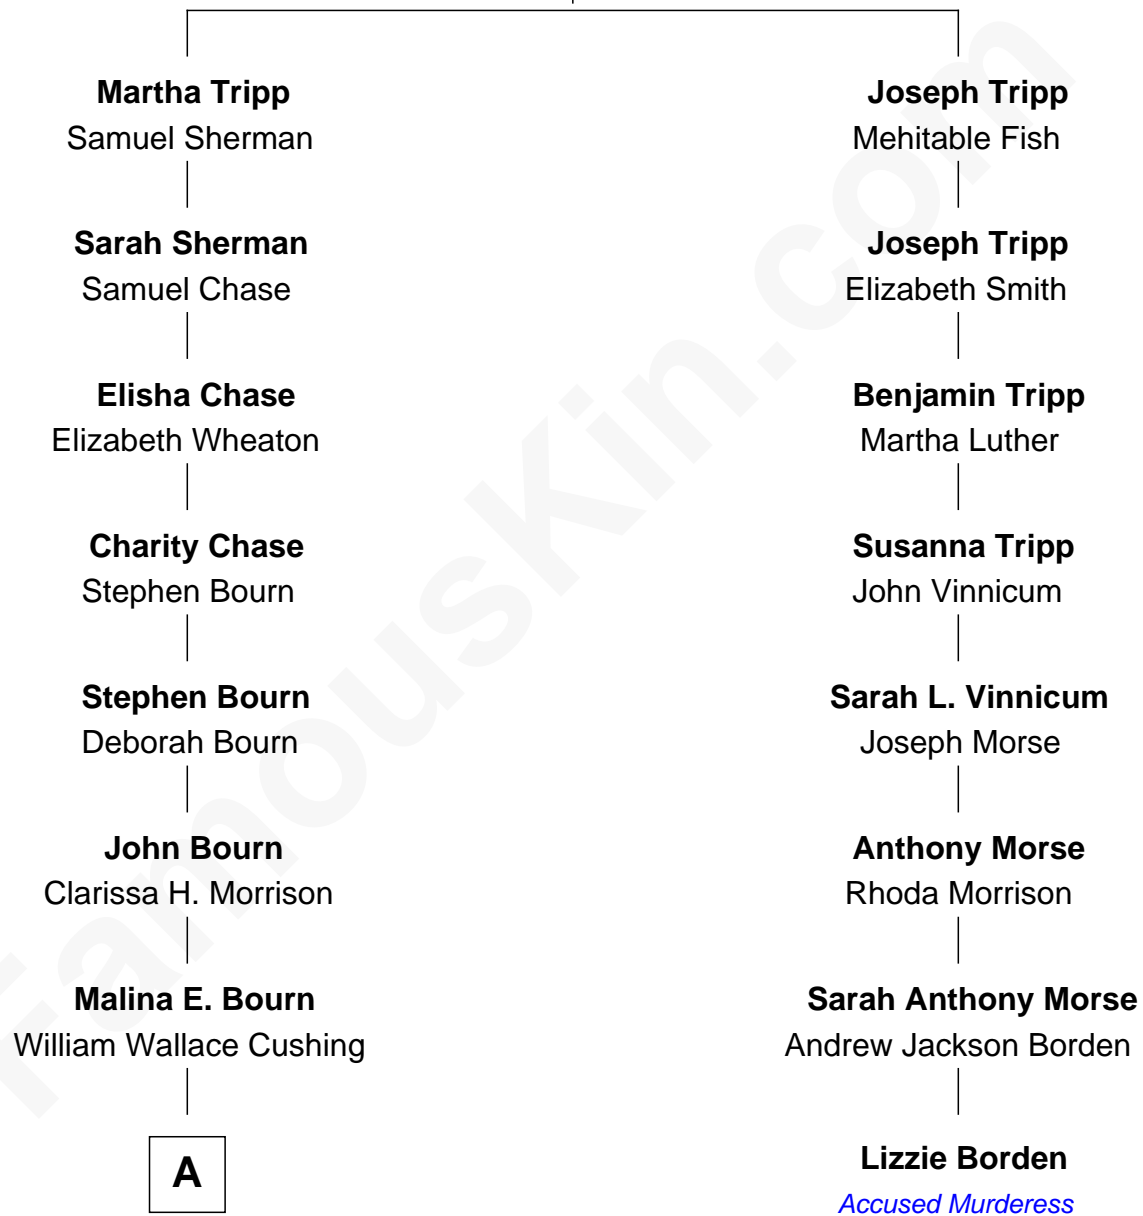

# FamousKin.com Relationship Chart of

**Gene Roddenberry**

*Creator of Star Trek*

7th cousin 2 times removed of

**Lizzie Borden**

*Accused Murderess*

**John Tripp**

Mary Paine

**A**

**Clara May Cushing**  
Leon E. Roddenberry

**Eugene Edward Roddenberry**  
Caroline Glen Golemon

**Gene Roddenberry**  
*Creator of Star Trek*

FamousKin.com