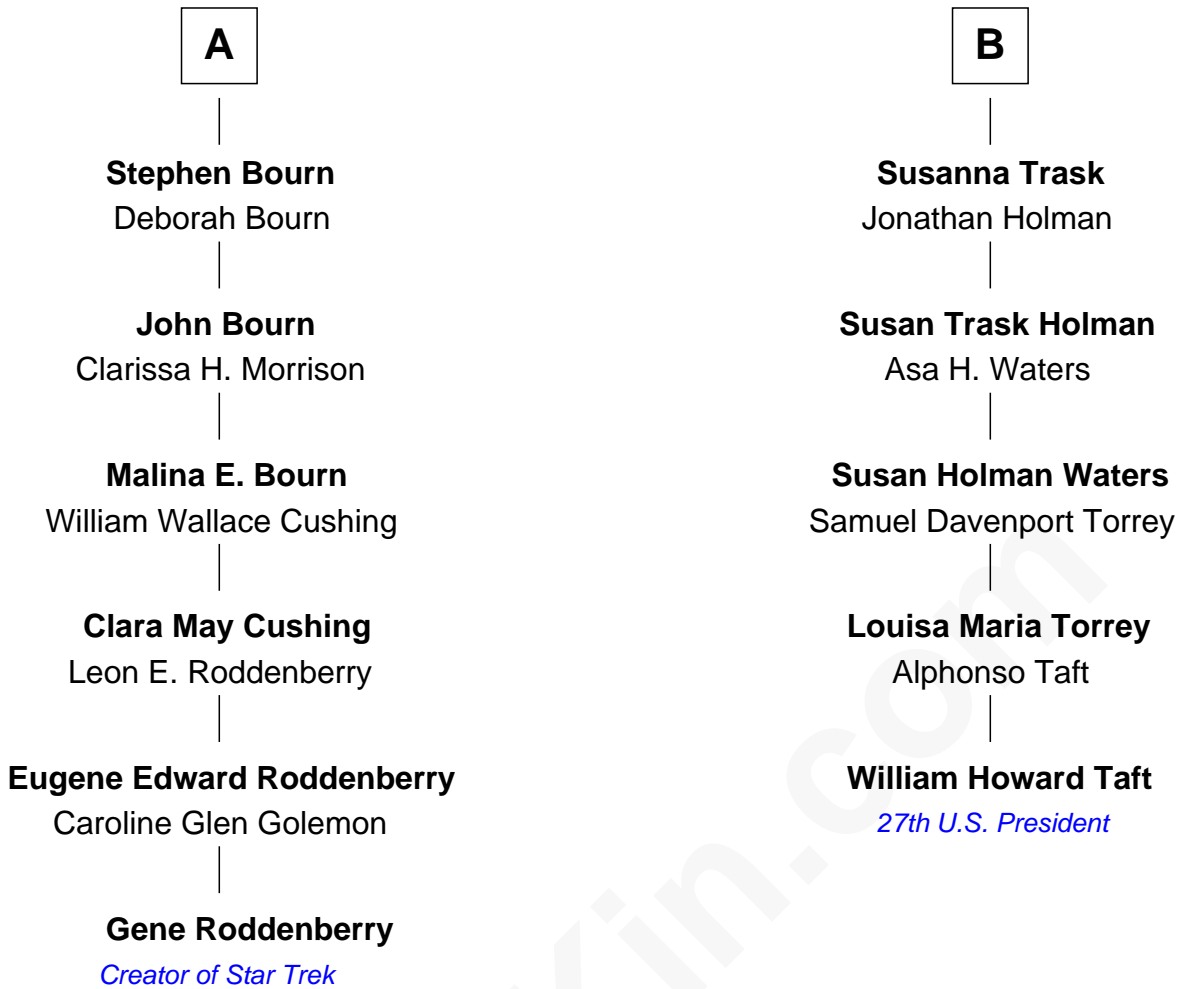

FamousKin.com Relationship Chart of

Gene Roddenberry

Creator of Star Trek

11th cousin 1 time removed of

William Howard Taft

27th U.S. President

Henry Sherman

Agnes - - - - -

Henry Sherman
Susan Lawrence

Samuel Sherman
Philippa Ward

Philip Sherman
Sarah Odging

Samuel Sherman
Martha Tripp

Sarah Sherman
Samuel Chase

Elisha Chase
Elizabeth Wheaton

Charity Chase
Stephen Bourn

A

Edmund Sherman
Anne Pellett

Edmund Sherman
Grace Makin

Grace Sherman
John Livermore

Hannah Livermore
John Coolidge

Grace Coolidge
Jonas Bond

Josiah Bond
Elizabeth Fuller

Anna Bond
Samuel Trask

B

Gene Roddenberry photo by [NASA on the Commons](#)