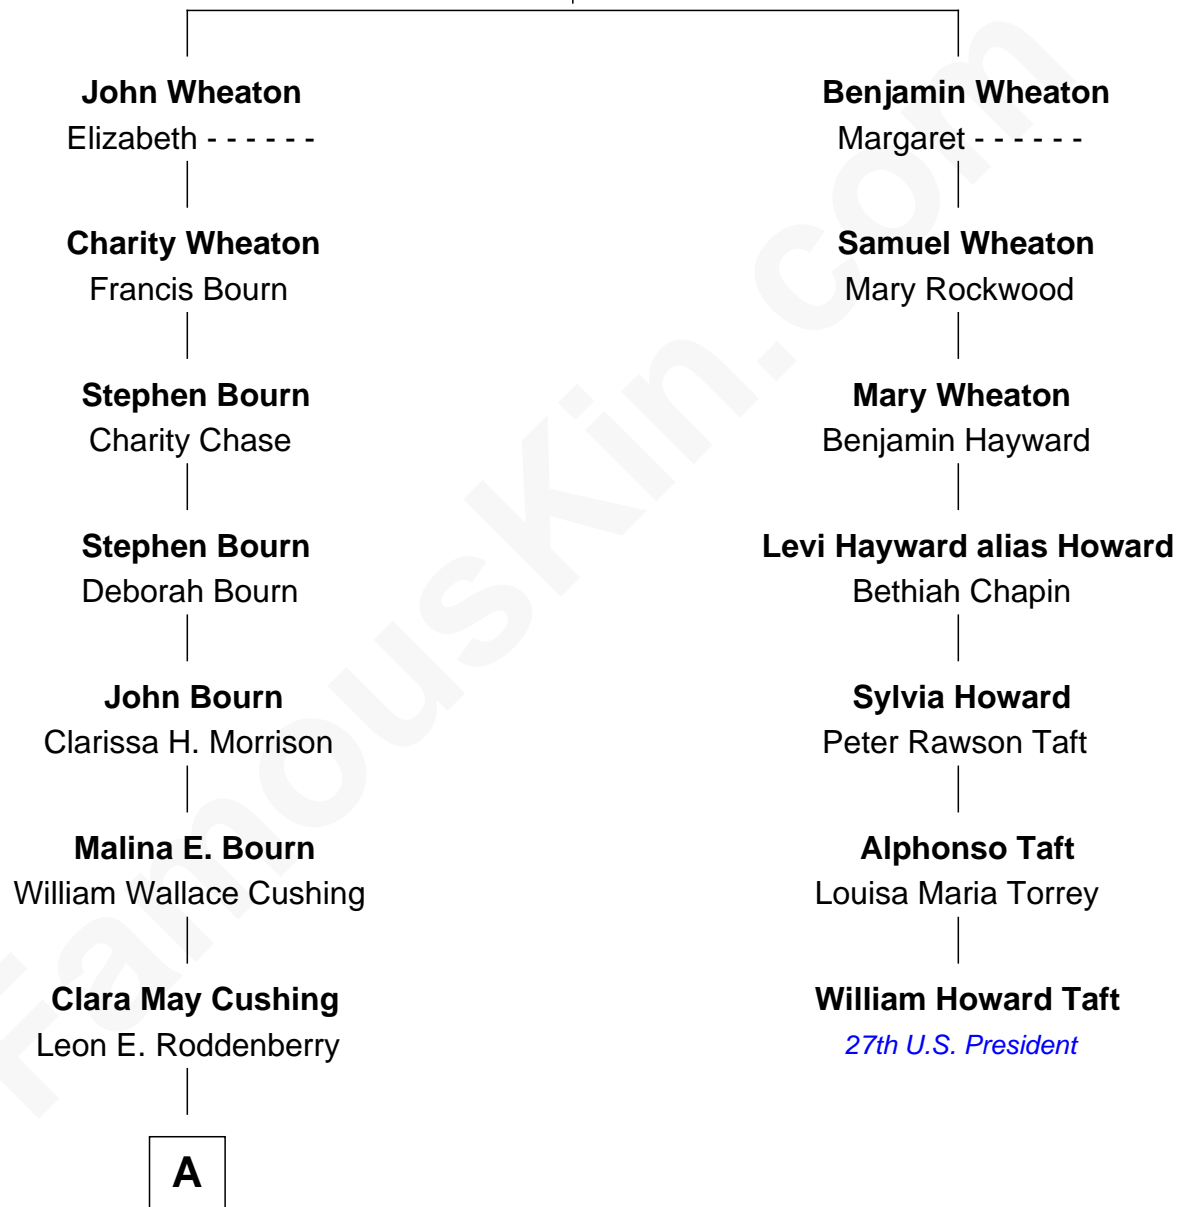

FamousKin.com Relationship Chart of

Gene Roddenberry

Creator of Star Trek

6th cousin 2 times removed of

William Howard Taft

27th U.S. President

Robert Wheaton

Alice Bowen

A

—
Eugene Edward Roddenberry

Caroline Glen Golemon

—
Gene Roddenberry

Creator of Star Trek

FamousKin.com