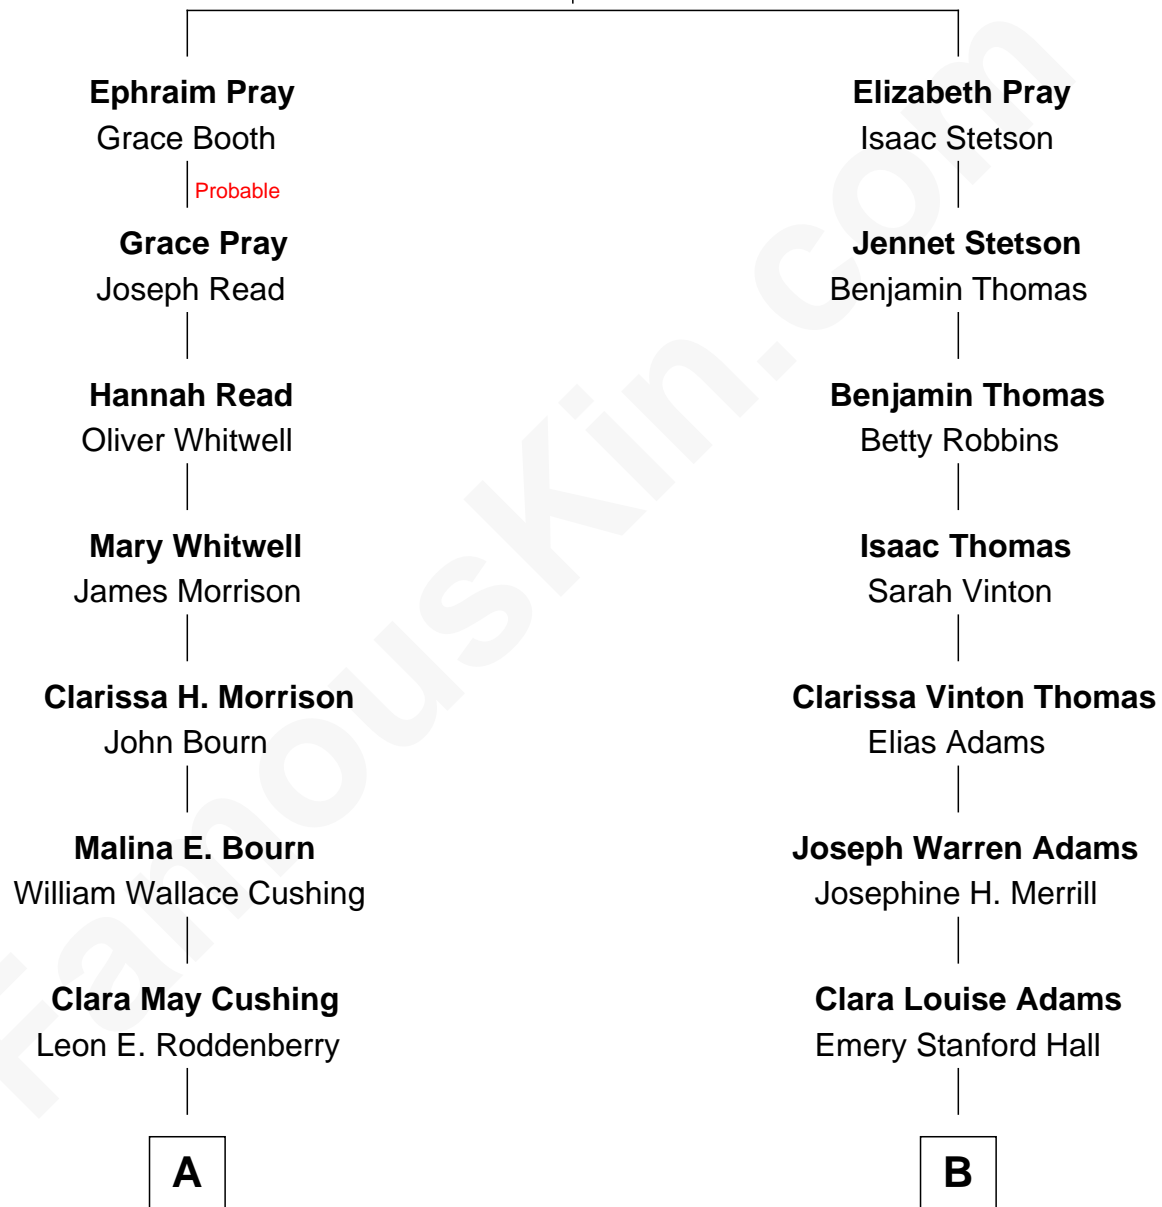

FamousKin.com Relationship Chart of

Gene Roddenberry

Creator of Star Trek

8th cousin of

Raquel Welch

Movie Actress

Ephraim Pray
Elizabeth Hayden

A

Eugene Edward Roddenberry

Caroline Glen Golemon

Gene Roddenberry

Creator of Star Trek

B

Josephine Sarah Hall

Armando Carlos Tejada

Raquel Welch

aka Raquel Welch

FamousKin.com