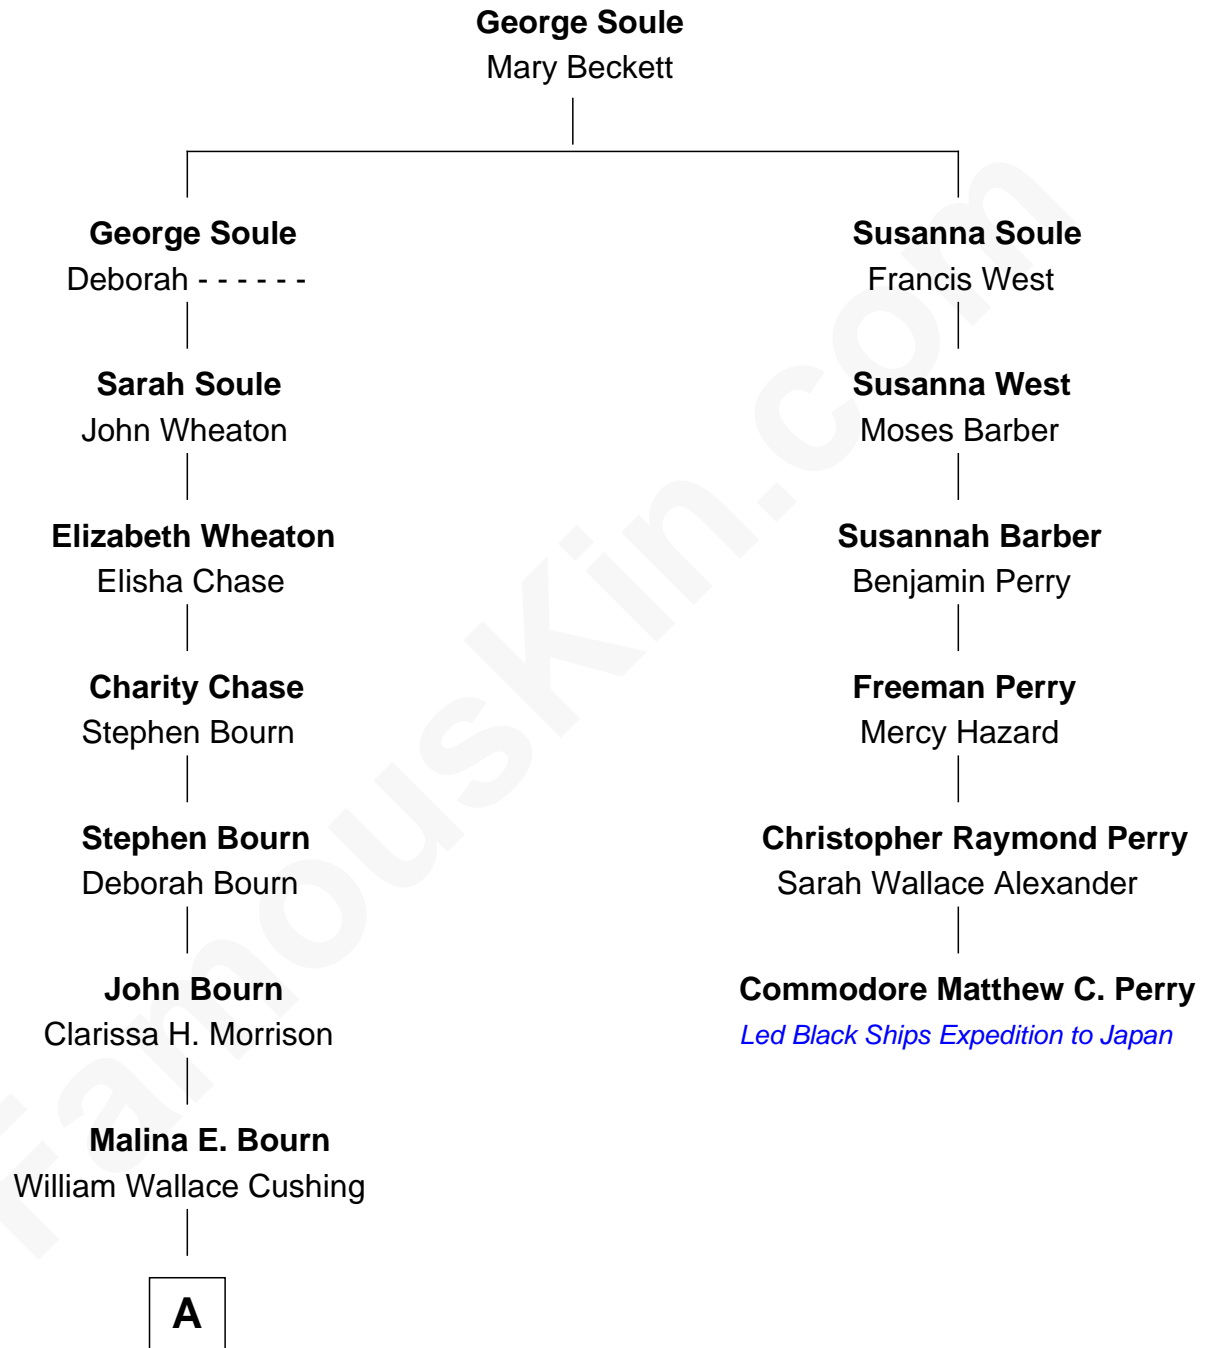

FamousKin.com
Relationship Chart of
Gene Roddenberry
Creator of Star Trek

5th cousin 4 times removed of

Commodore Matthew C. Perry
Led Black Ships Expedition to Japan

A

—
Clara May Cushing
Leon E. Roddenberry

—
Eugene Edward Roddenberry
Caroline Glen Golemon

—
Gene Roddenberry
Creator of Star Trek

FamousKin.com

Gene Roddenberry photo by [NASA on the Commons](#)