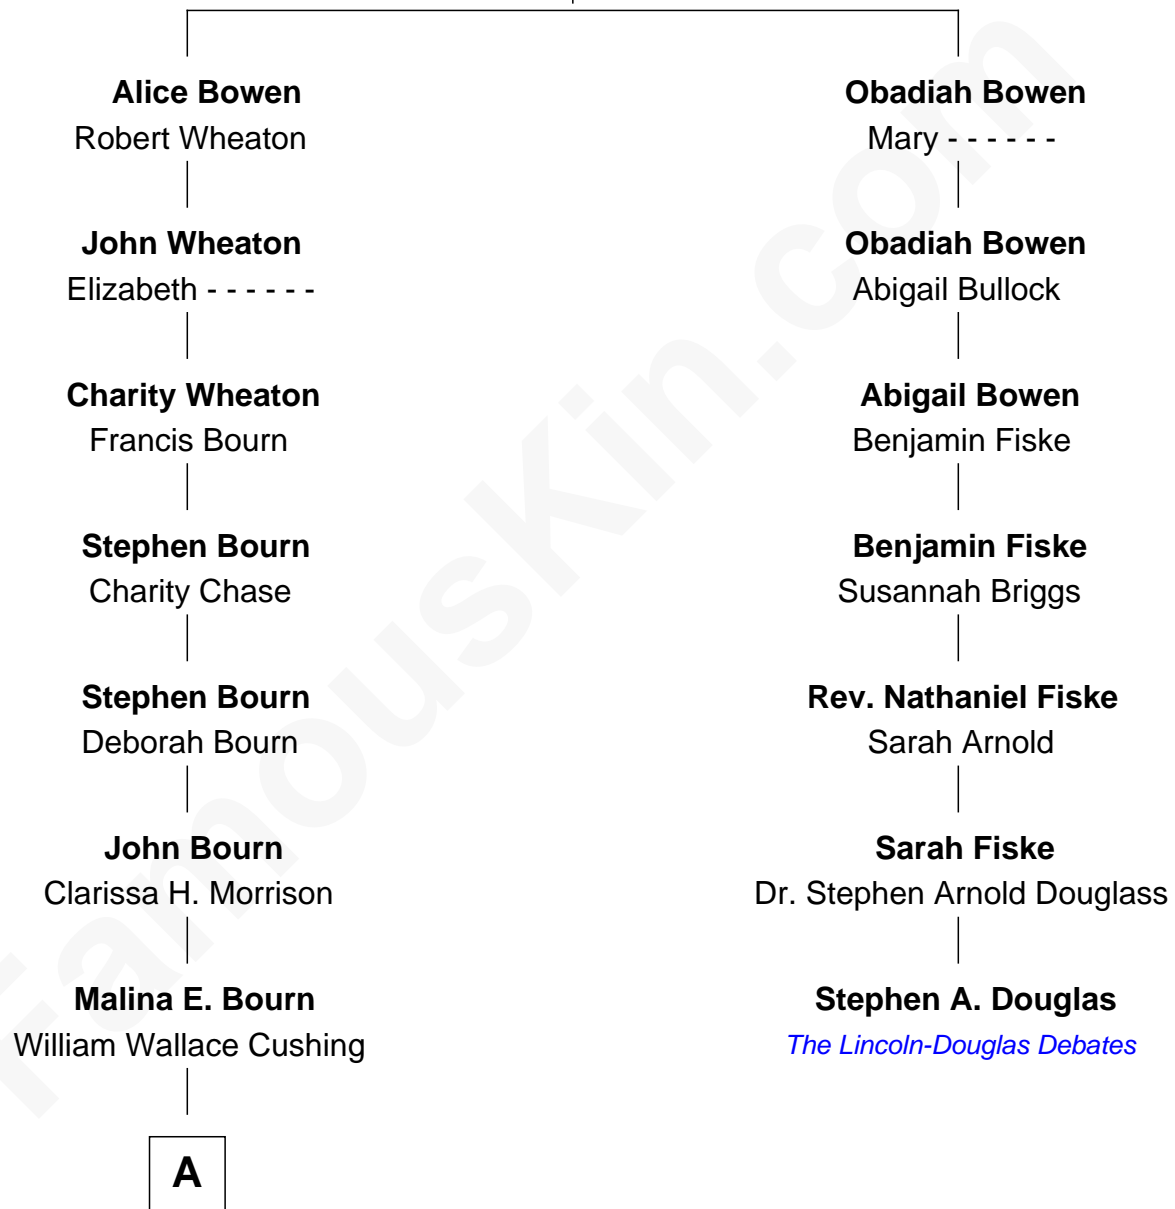

FamousKin.com Relationship Chart of

Gene Roddenberry

Creator of Star Trek

6th cousin 3 times removed of

Stephen A. Douglas

Participated in Lincoln-Douglas Debates

Richard Bowen

A

Clara May Cushing
Leon E. Roddenberry

Eugene Edward Roddenberry
Caroline Glen Golemon

Gene Roddenberry
Creator of Star Trek

FamousKin.com