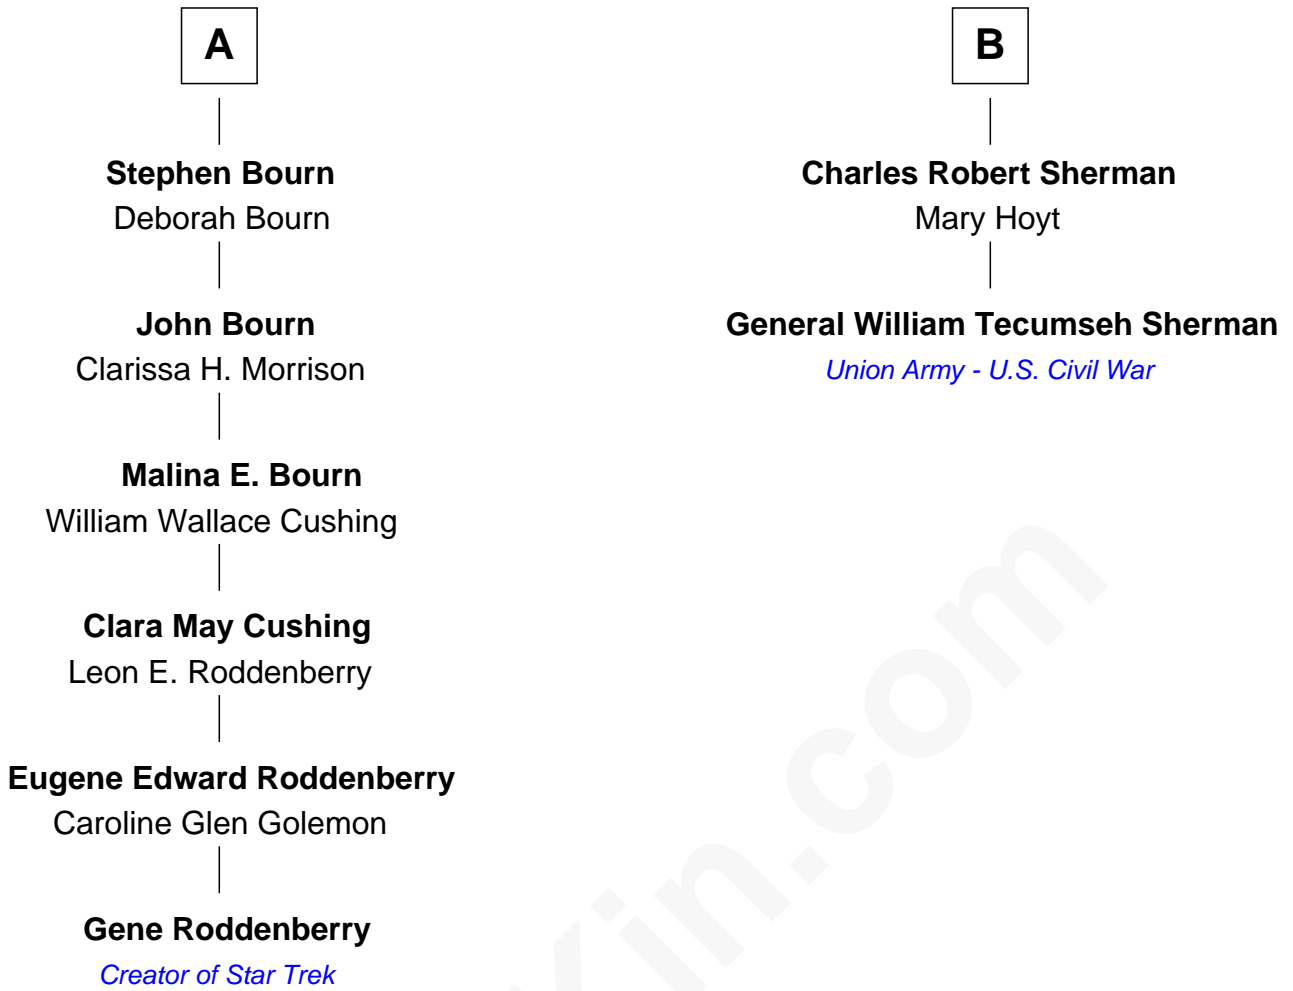

FamousKin.com Relationship Chart of

Gene Roddenberry

Creator of Star Trek

8th cousin 4 times removed of

General William Tecumseh Sherman

Union Army - U.S. Civil War

Henry Sherman

Agnes - - - - -

Henry Sherman

Susan Lawrence

Samuel Sherman

Philippa Ward

Philip Sherman

Sarah Odding

Samuel Sherman

Martha Tripp

Sarah Sherman

Samuel Chase

Elisha Chase

Elizabeth Wheaton

Charity Chase

Stephen Bourn

A

Edmund Sherman

Emm Preston

Daniel Sherman

Mindwell Taylor

Taylor Sherman

Elizabeth Stoddard

B

Gene Roddenberry photo by [NASA on the Commons](#)