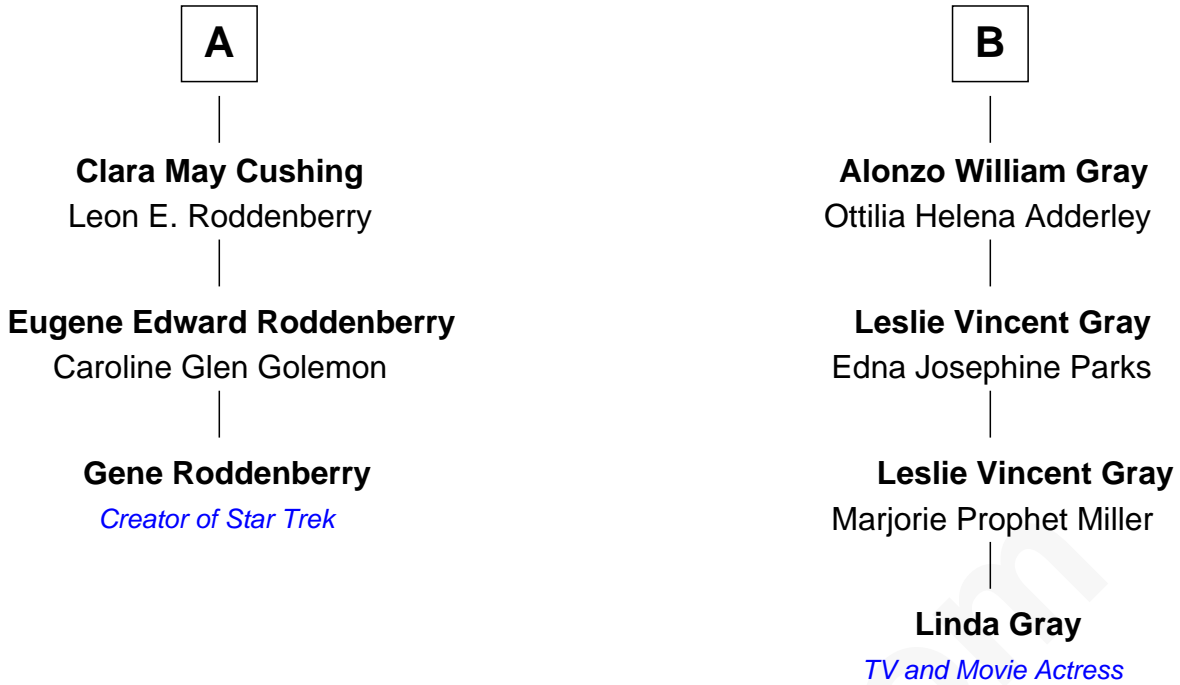

FamousKin.com Relationship Chart of

Gene Roddenberry

Creator of Star Trek

9th cousin 1 time removed of

Linda Gray

TV and Movie Actress

George Soule

Mary Beckett

Gene Roddenberry photo by [NASA on the Commons](#)