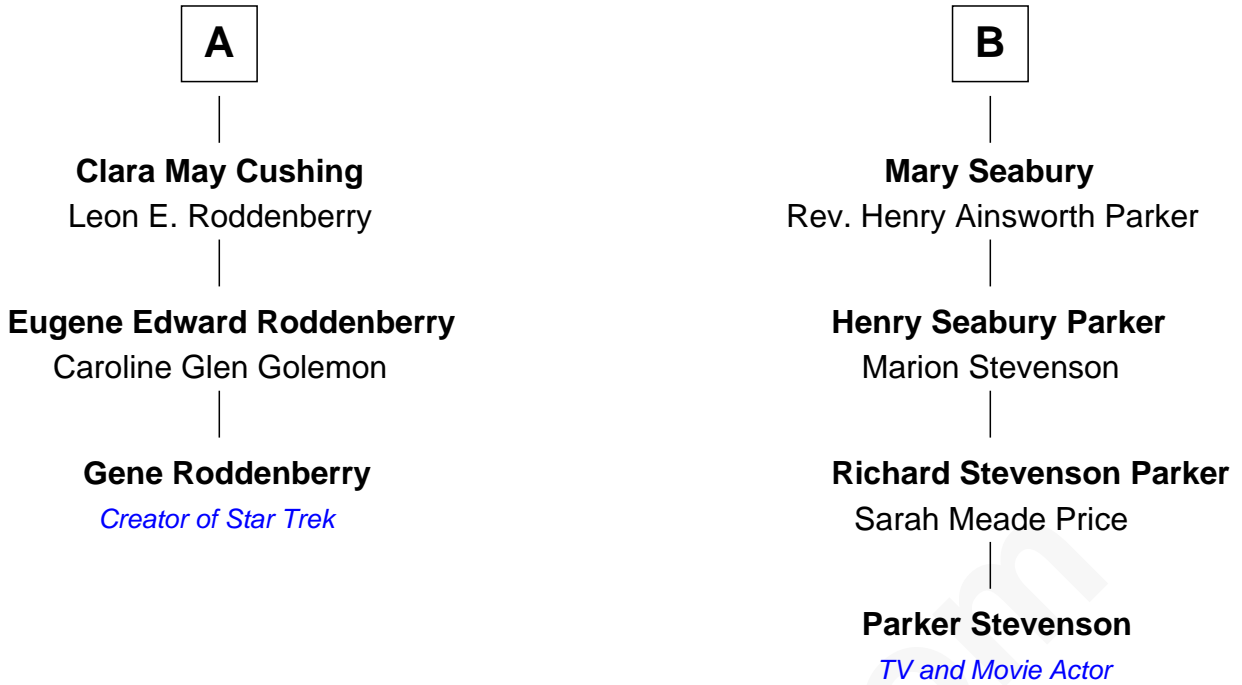

FamousKin.com Relationship Chart of

Gene Roddenberry

Creator of Star Trek

9th cousin 1 time removed of

Parker Stevenson

TV and Movie Actor

Philip Sherman

Sarah Odding

Stephen Bourn

Deborah Bourn

John Bourn

Clarissa H. Morrison

Malina E. Bourn

William Wallace Cushing

A

Sarah Sherman

Thomas Mumford

Thomas Mumford

Abigail - - - - -

Thomas Mumford

Hannah Remington

Abigail Mumford

Rev. Samuel Seabury

Samuel Seabury

Mary Hicks

Rev. Charles Seabury

Ann Saltonstall

Rev. Samuel Seabury

Hannah Amelia Jones

B

Gene Roddenberry photo by [NASA on the Commons](#)