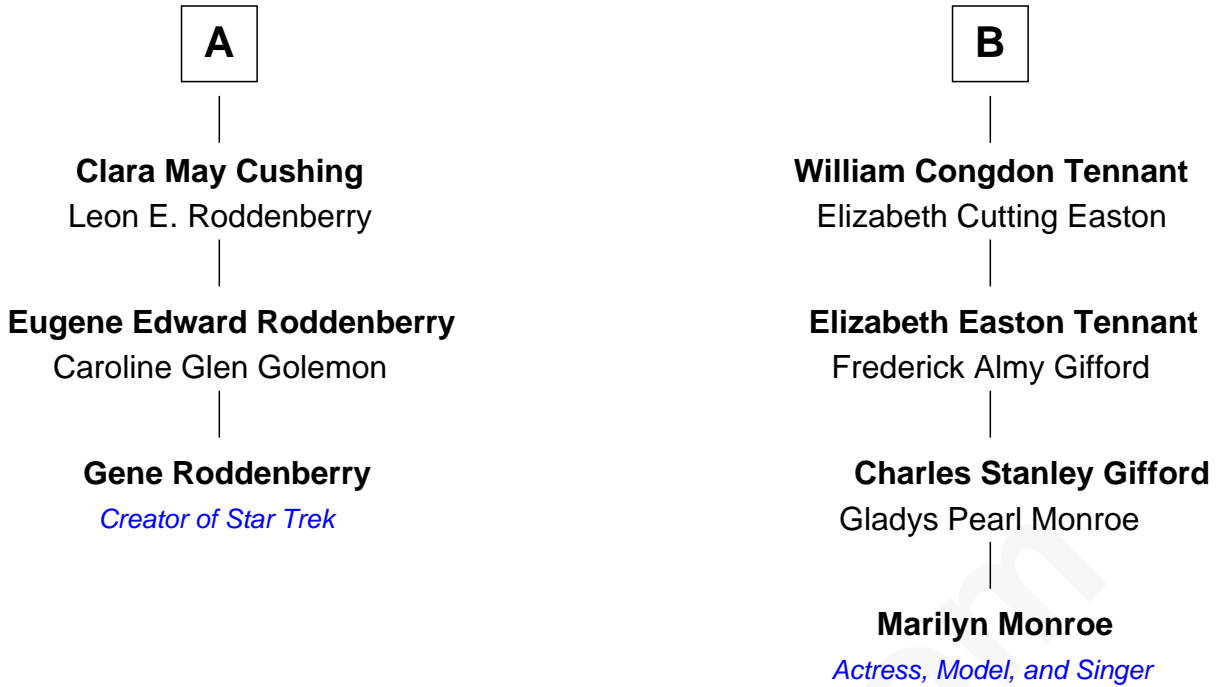

FamousKin.com Relationship Chart of

Gene Roddenberry

Creator of Star Trek

9th cousin 1 time removed of

Marilyn Monroe

Actress, Model, and Singer

Philip Sherman

Sarah Odding

Stephen Bourn

Deborah Bourn

John Bourn

Clarissa H. Morrison

Malina E. Bourn

William Wallace Cushing

A

Samson Sherman

Isabel Tripp

Abiel Sherman

Dorcas Gardiner

Experience Sherman

Joseph Taylor

Mary Taylor

Stephen Congdon

William Taylor Congdon

Ann Babcock

Mehitable Congdon

John Fowler Tennant

William Congdon Tennant

Mary Lawton Bliven

B

Gene Roddenberry photo by [NASA on the Commons](#)