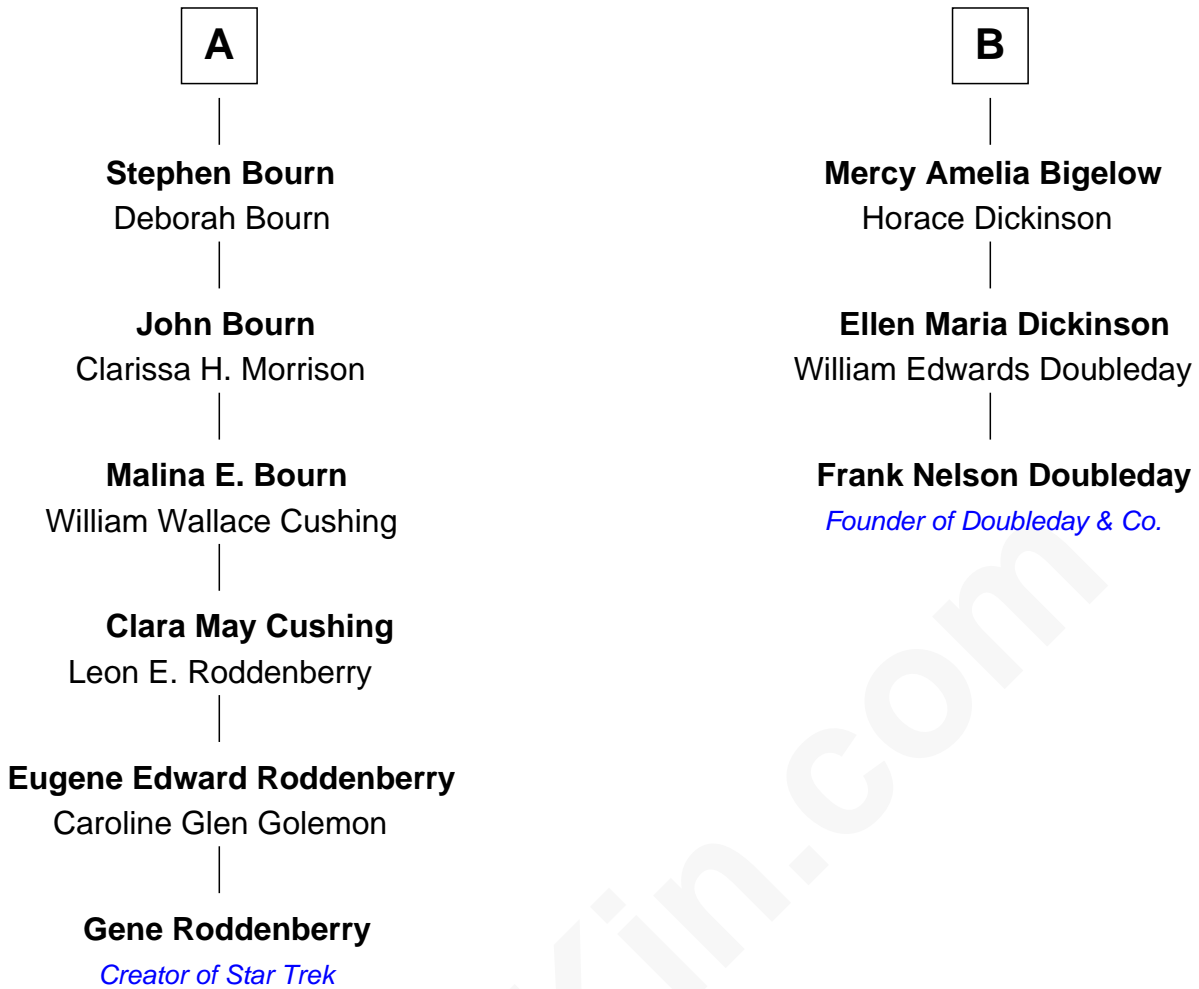

FamousKin.com Relationship Chart of

Gene Roddenberry

Creator of Star Trek

9th cousin 3 times removed of

Frank Nelson Doubleday

Founder of Doubleday & Co.

Henry Sherman

Agnes - - - - -

Sarah Sherman

Samuel Chase

Elisha Chase

Elizabeth Wheaton

Charity Chase

Stephen Bourn

A

Edmund Sherman

Anne Pellett

Edmund Sherman

Grace Makin

Grace Sherman

John Livermore

John Livermore

Hannah - - - - -

Mary Livermore

Thomas Bigelow

Jacob Bigelow

Susannah Mead

Abijah Bigelow

Mercy Amelia Spring

B

Gene Roddenberry photo by [NASA on the Commons](#)