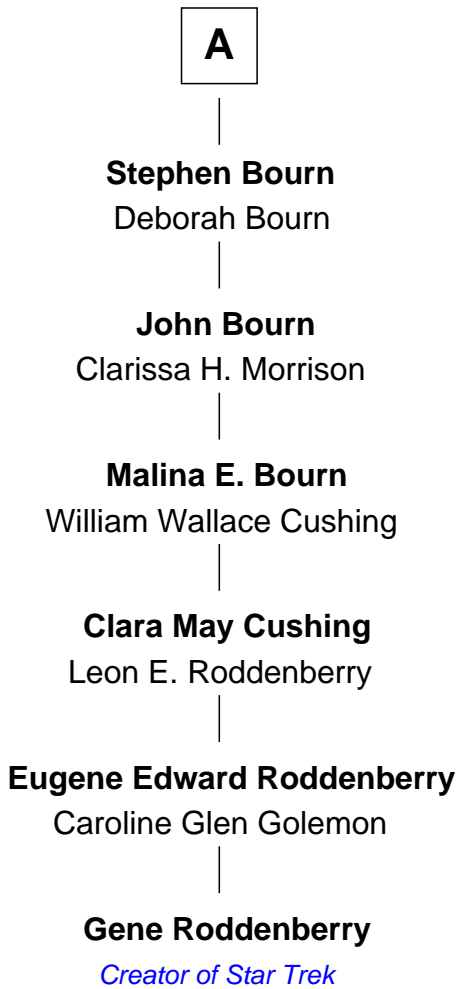

Gene Roddenberry photo by [NASA on the Commons](#)