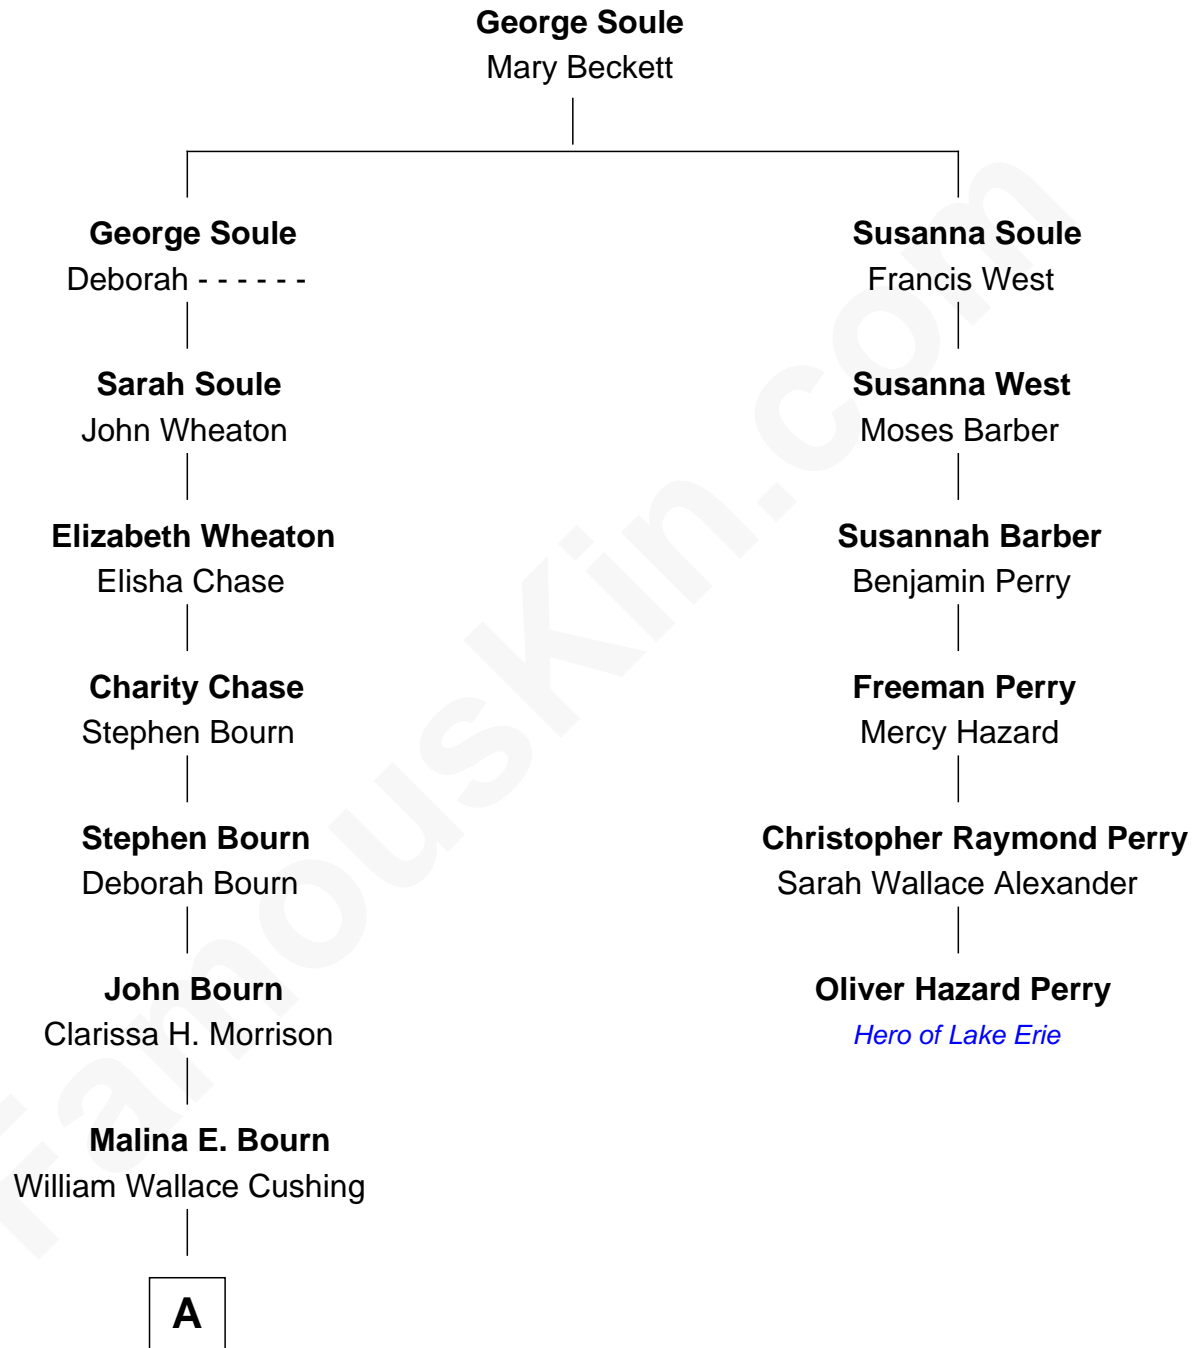

FamousKin.com Relationship Chart of

Gene Roddenberry

Creator of Star Trek

5th cousin 4 times removed of

Oliver Hazard Perry

Hero of Lake Erie during the War of 1812

A

—
Clara May Cushing
Leon E. Roddenberry

—
Eugene Edward Roddenberry
Caroline Glen Golemon

—
Gene Roddenberry
Creator of Star Trek

FamousKin.com