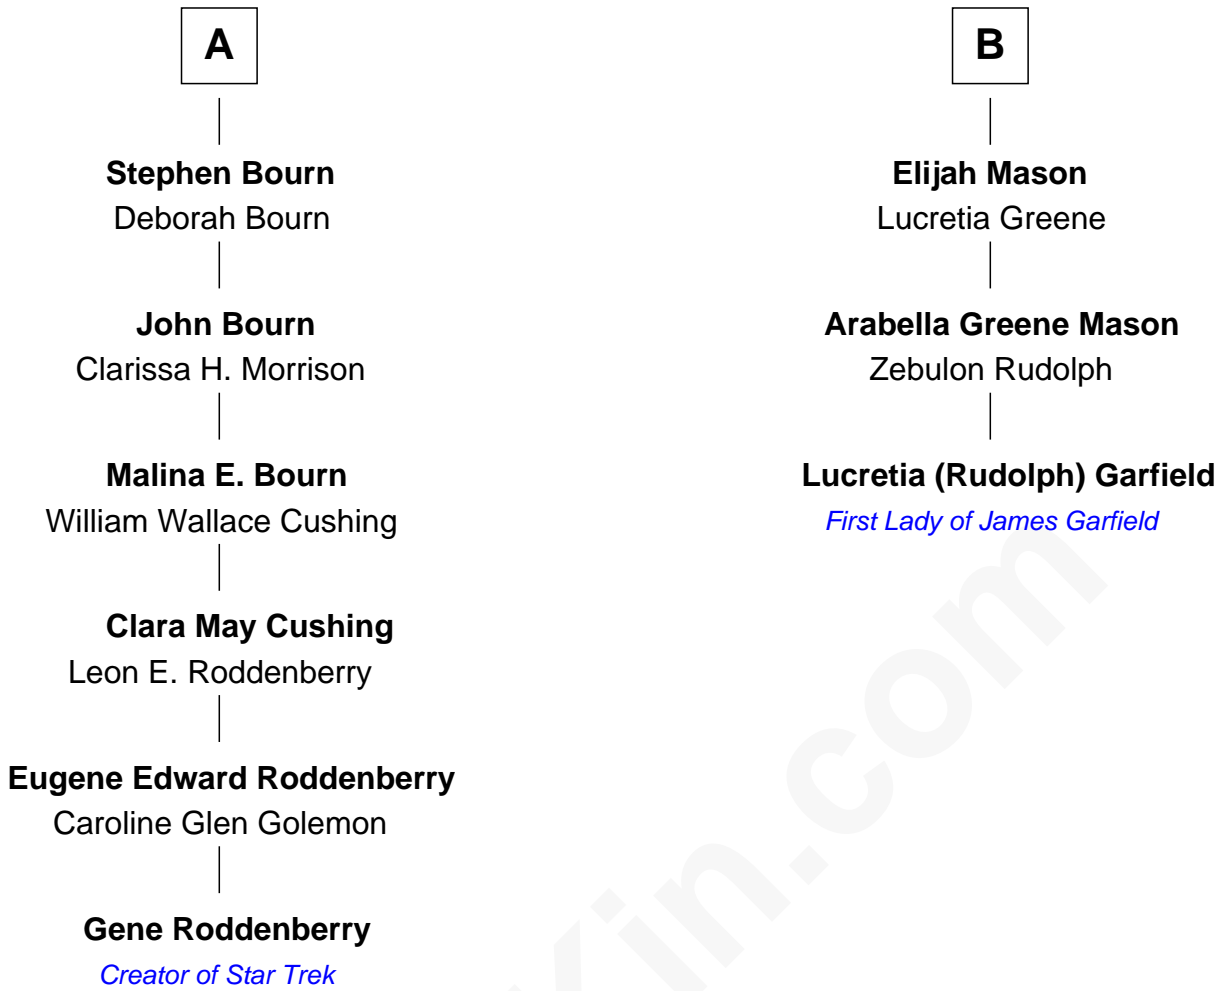

**FamousKin.com**  
**Relationship Chart of**  
**Gene Roddenberry**  
*Creator of Star Trek*

**9th cousin 3 times removed of**  
**Lucretia (Rudolph) Garfield**  
*First Lady of President James Garfield*

**John Lawrence**

-----

Gene Roddenberry photo by [NASA on the Commons](#)