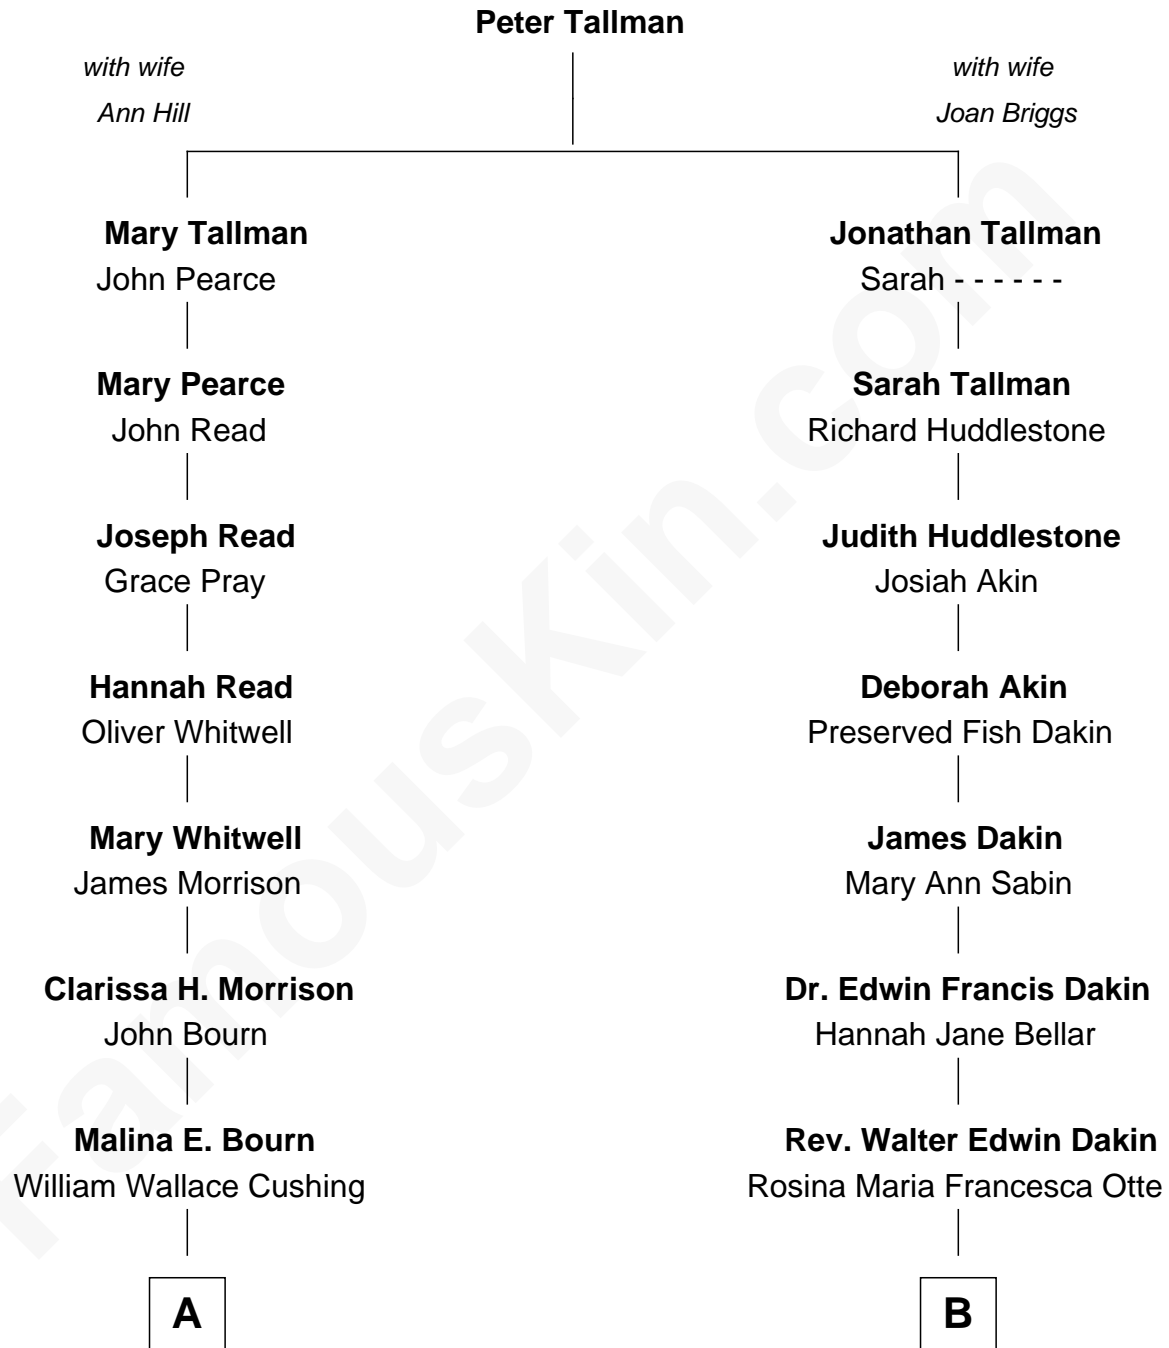

FamousKin.com Relationship Chart of

Gene Roddenberry

Creator of Star Trek

8th cousin 1 time removed of

Tennessee Williams

Author of A Streetcar Named Desire

FamousKin.com