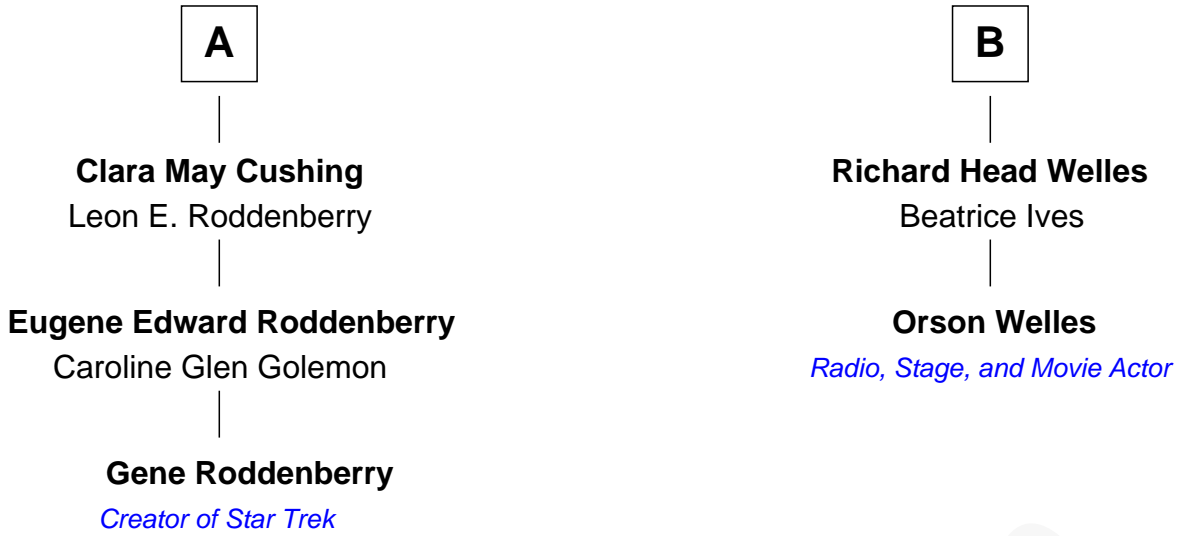

FamousKin.com Relationship Chart of

Gene Roddenberry

Creator of Star Trek

8th cousin 1 time removed of

Orson Welles

Radio, Stage, and Movie Actor

Peter Tallman

*with wife
Ann Hill*

John Palmer

Joseph Read

Grace Pray

Bathsheba Palmer

Joseph Head

Hannah Read

Oliver Whitwell

Jonathan Head

Ruth Little

Mary Whitwell

James Morrison

Jonathan Head

Hepzibah Livermore

Clarissa H. Morrison

John Bourn

Orson Sherman Head

Mary Jane Treadwell

Malina E. Bourn

William Wallace Cushing

Mary Blanche Head

Richard Jones Welles

A

B

FamousKin.com