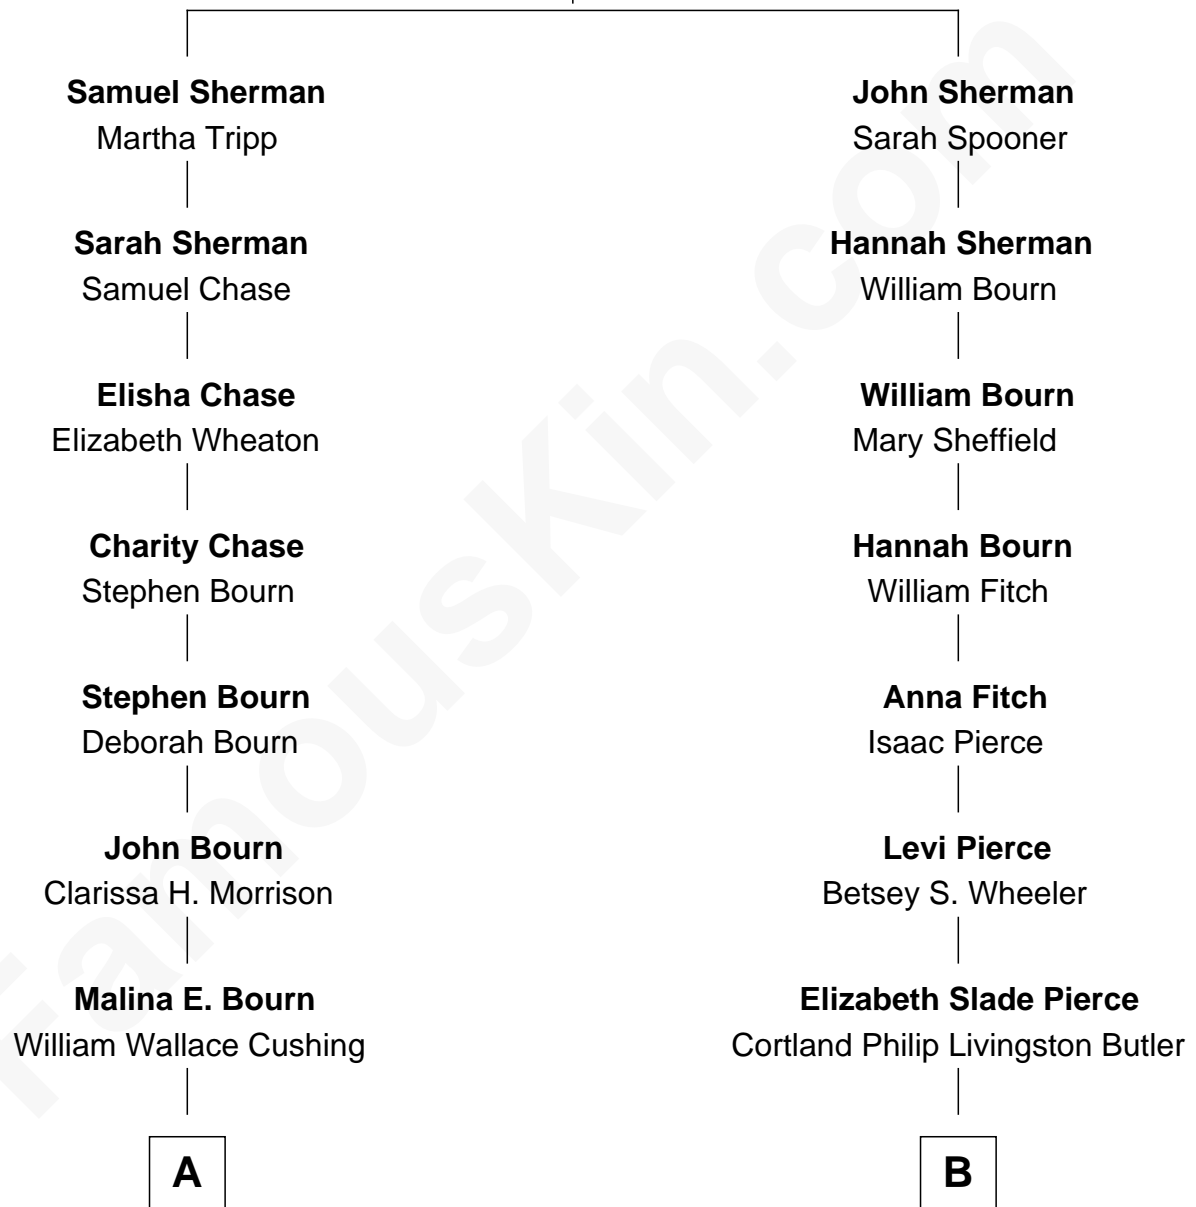

FamousKin.com Relationship Chart of

Gene Roddenberry

Creator of Star Trek

9th cousin 2 times removed of

Jeb Bush

43rd Governor of Florida

Philip Sherman

Sarah Odding

Gene Roddenberry photo by [NASA on the Commons](#)