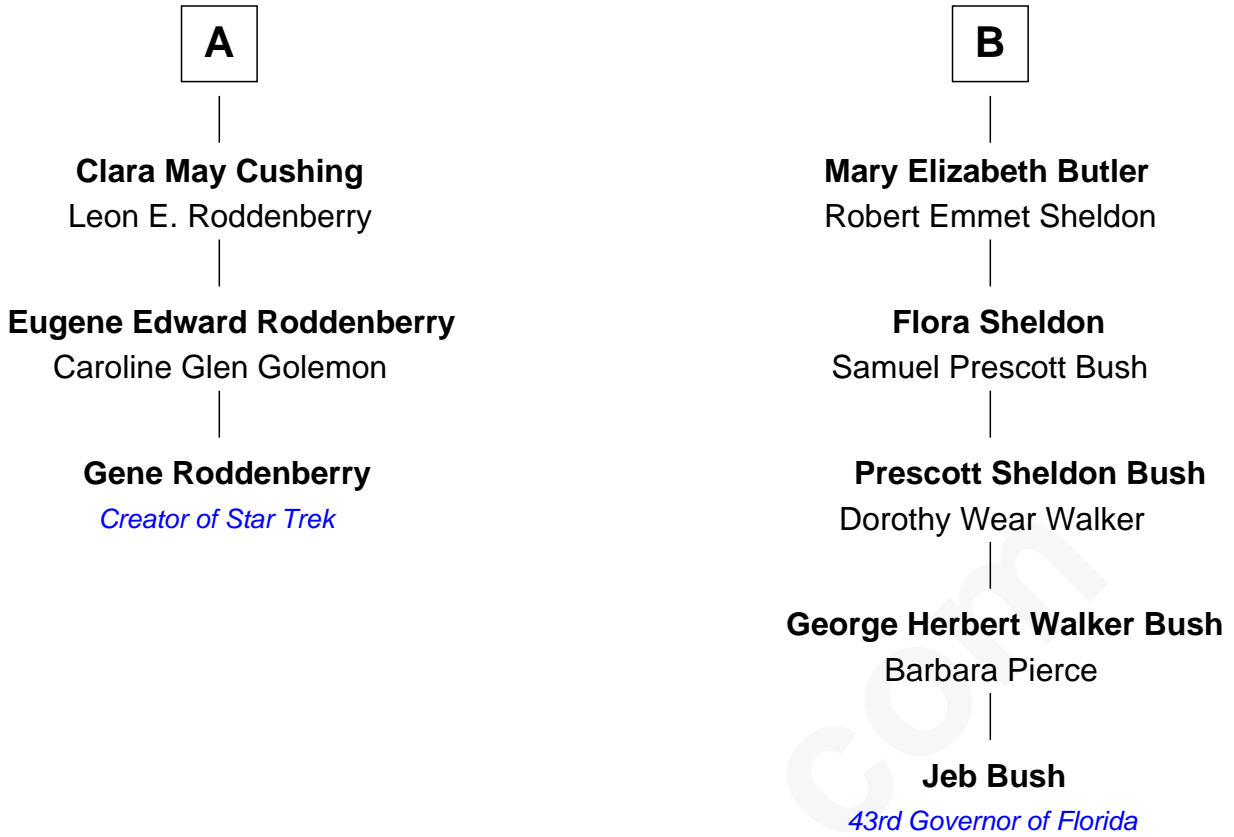

FamousKin.com Relationship Chart of

Gene Roddenberry

Creator of Star Trek

9th cousin 2 times removed of

Jeb Bush

43rd Governor of Florida

Philip Sherman

Sarah Odding

Gene Roddenberry photo by [NASA on the Commons](#)