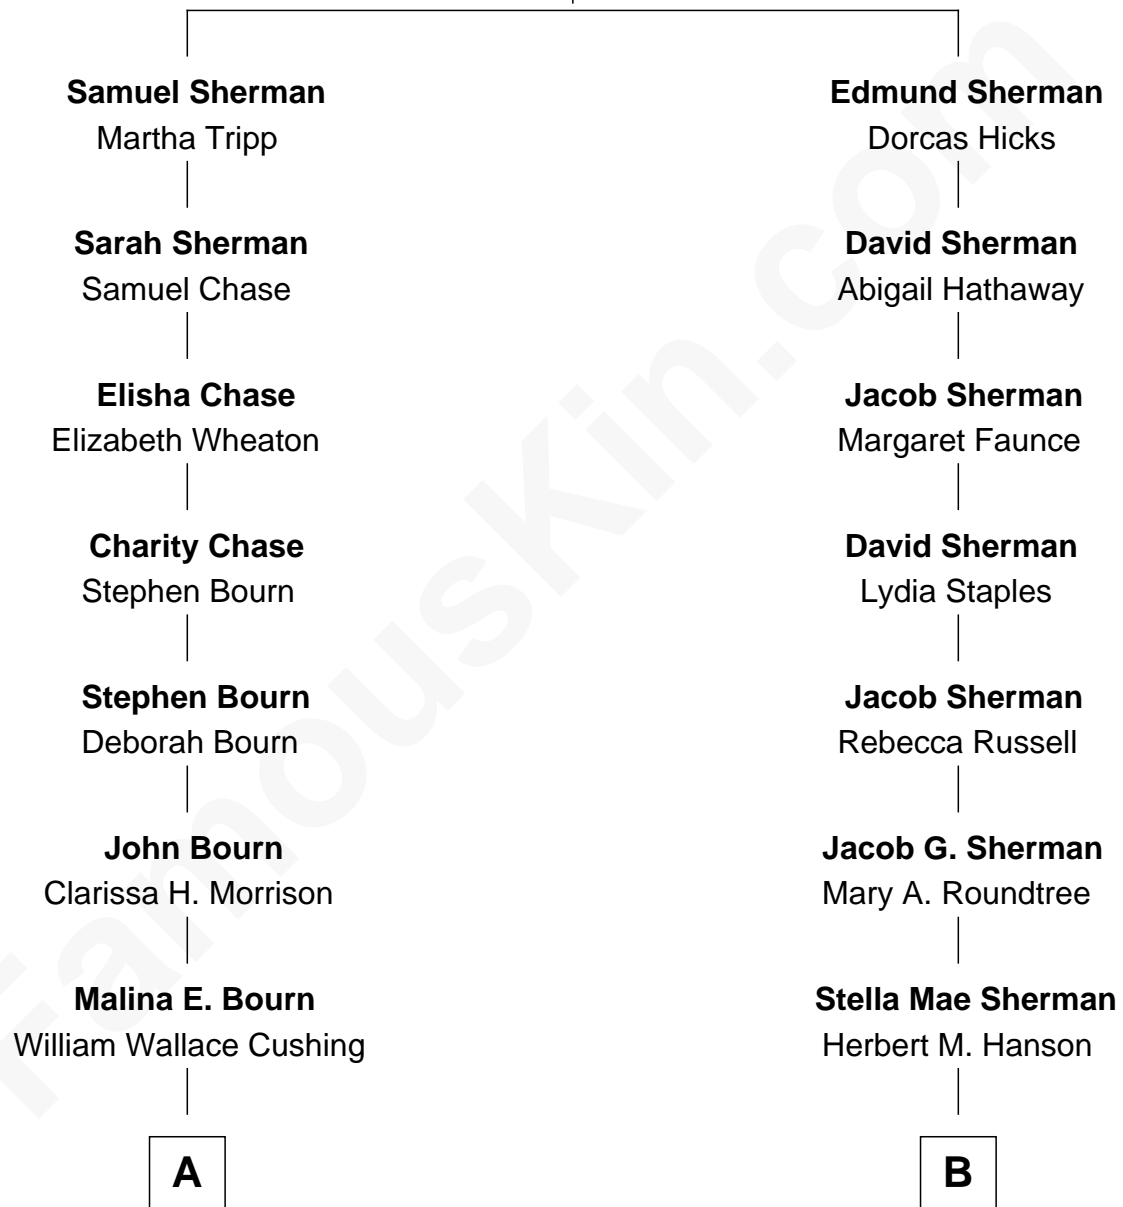

# FamousKin.com Relationship Chart of

**Gene Roddenberry**

*Creator of Star Trek*

9th cousin of

**Janis Joplin**

*Singer and Songwriter*

**Philip Sherman**

Sarah Odding

**A**

**Clara May Cushing**  
Leon E. Roddenberry

**Eugene Edward Roddenberry**  
Caroline Glen Golemon

**Gene Roddenberry**  
*Creator of Star Trek*

**B**

**Laura M. Hanson**  
Cecil East

**Dorothy Bonita East**  
Seeb Ward Joplin

**Janis Joplin**  
*Singer and Songwriter*

FamousKin.com