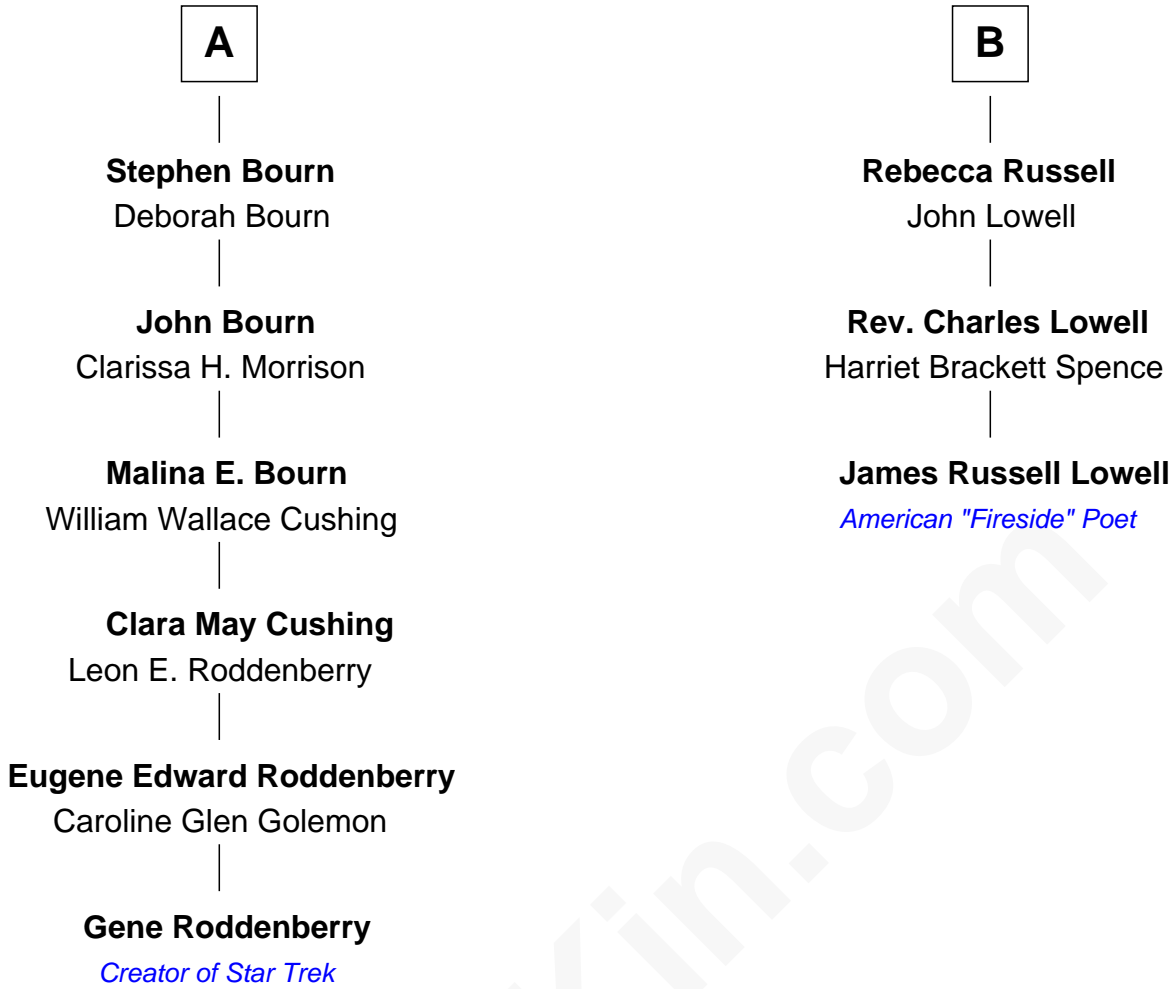

FamousKin.com Relationship Chart of

Gene Roddenberry

Creator of Star Trek

9th cousin 3 times removed of

James Russell Lowell

American "Fireside" Poet

Henry Sherman

Agnes - - - - -

Sarah Sherman

Samuel Chase

Elisha Chase

Elizabeth Wheaton

Charity Chase

Stephen Bourn

A

Edmund Sherman

Anne Pellett

Anne Sherman

John Angier

Mary Angier

Nathaniel Sparhawk

Nathaniel Sparhawk

Patience Newman

Sybil Sparhawk

Dr. Jonathan Avery

Sybil Avery

Thomas Graves

Katharine Graves

James Russell

B

Gene Roddenberry photo by [NASA on the Commons](#)