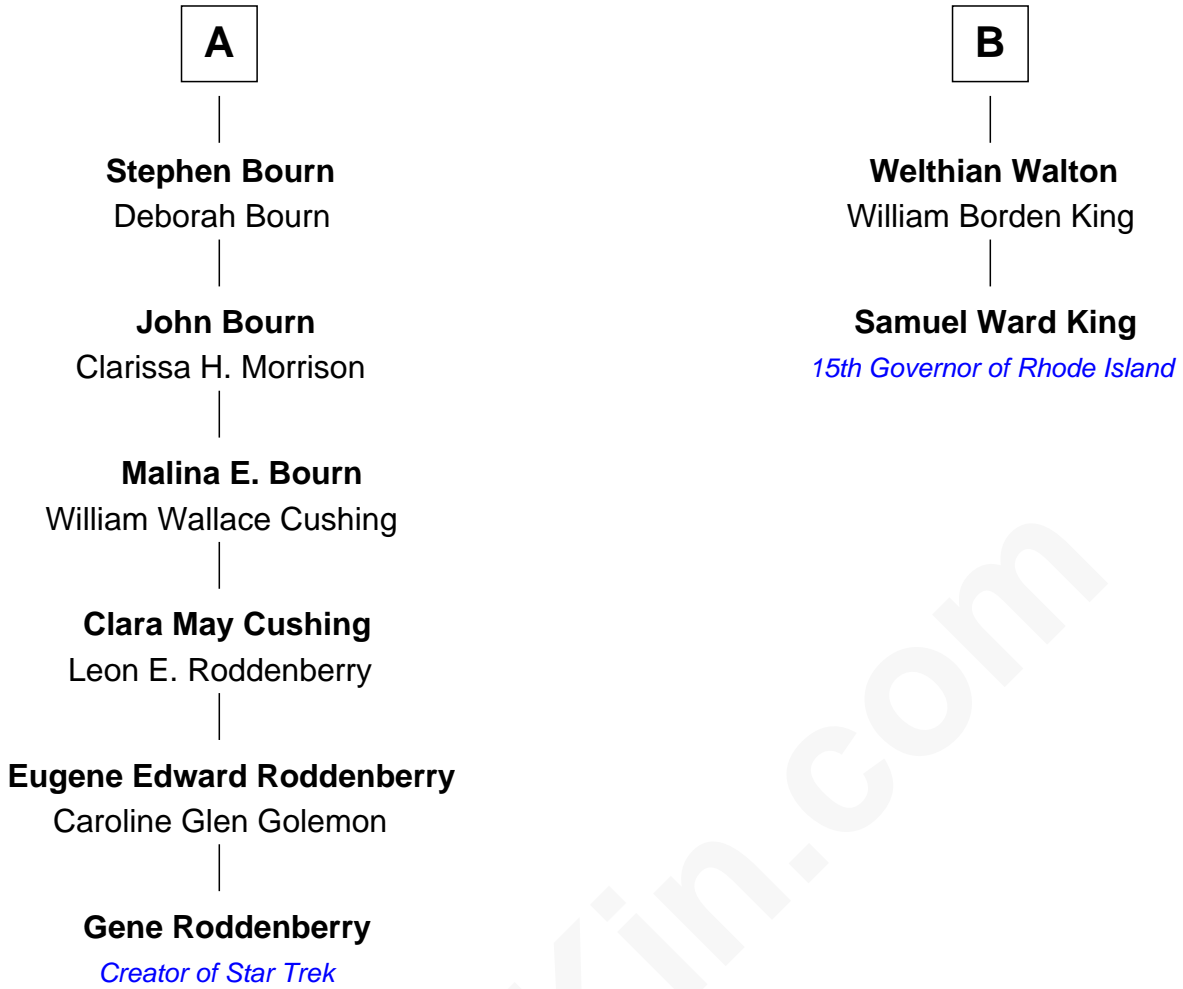

FamousKin.com Relationship Chart of

Gene Roddenberry

Creator of Star Trek

8th cousin 4 times removed of

Samuel Ward King

15th Governor of Rhode Island

Henry Sherman

Agnes - - - - -

Sarah Sherman

Samuel Chase

Elisha Chase

Elizabeth Wheaton

Charity Chase

Stephen Bourn

A

Edmund Sherman

Anne Pellett

Edmund Sherman

Grace Makin

Hester Sherman

Andrew Ward

Samuel Ward

- - - - - Ogden

Edmund Ward

- - - - -

Miriam Ward

Dr. John Walton

John Walton

Mercy Green

B

Gene Roddenberry photo by [NASA on the Commons](#)