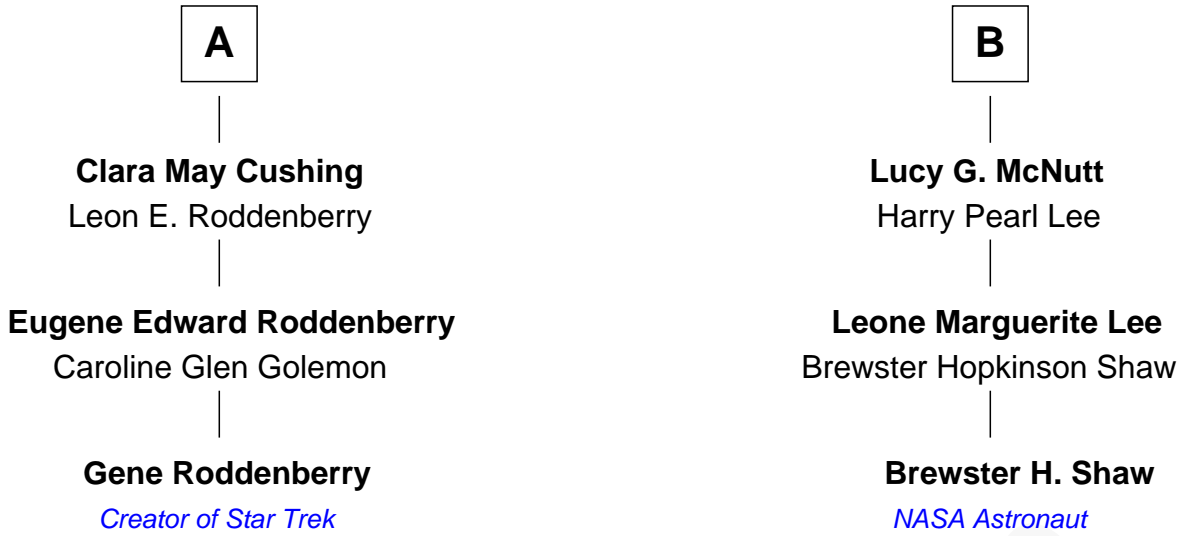

# FamousKin.com Relationship Chart of

**Gene Roddenberry**

*Creator of Star Trek*

9th cousin of

**Brewster H. Shaw**

*NASA Astronaut*

**George Soule**

Mary Beckett

**Stephen Bourn**

Deborah Bourn

**John Bourn**

Clarissa H. Morrison

**Malina E. Bourn**

William Wallace Cushing

**A**

**Patience Soule**

John Haskell

**Susannah Haskell**

Thomas Paine

**Marcy Paine**

Seth Farrow

**Seth Farrow**

Millicent Andrews

**Sally Farrow**

John Sheffield Gooding

**Josiah G. Gooding**

Mary Booth

**Caroline Augusta Gooding**

Major A. McNutt

**B**

Gene Roddenberry photo by [NASA on the Commons](#)