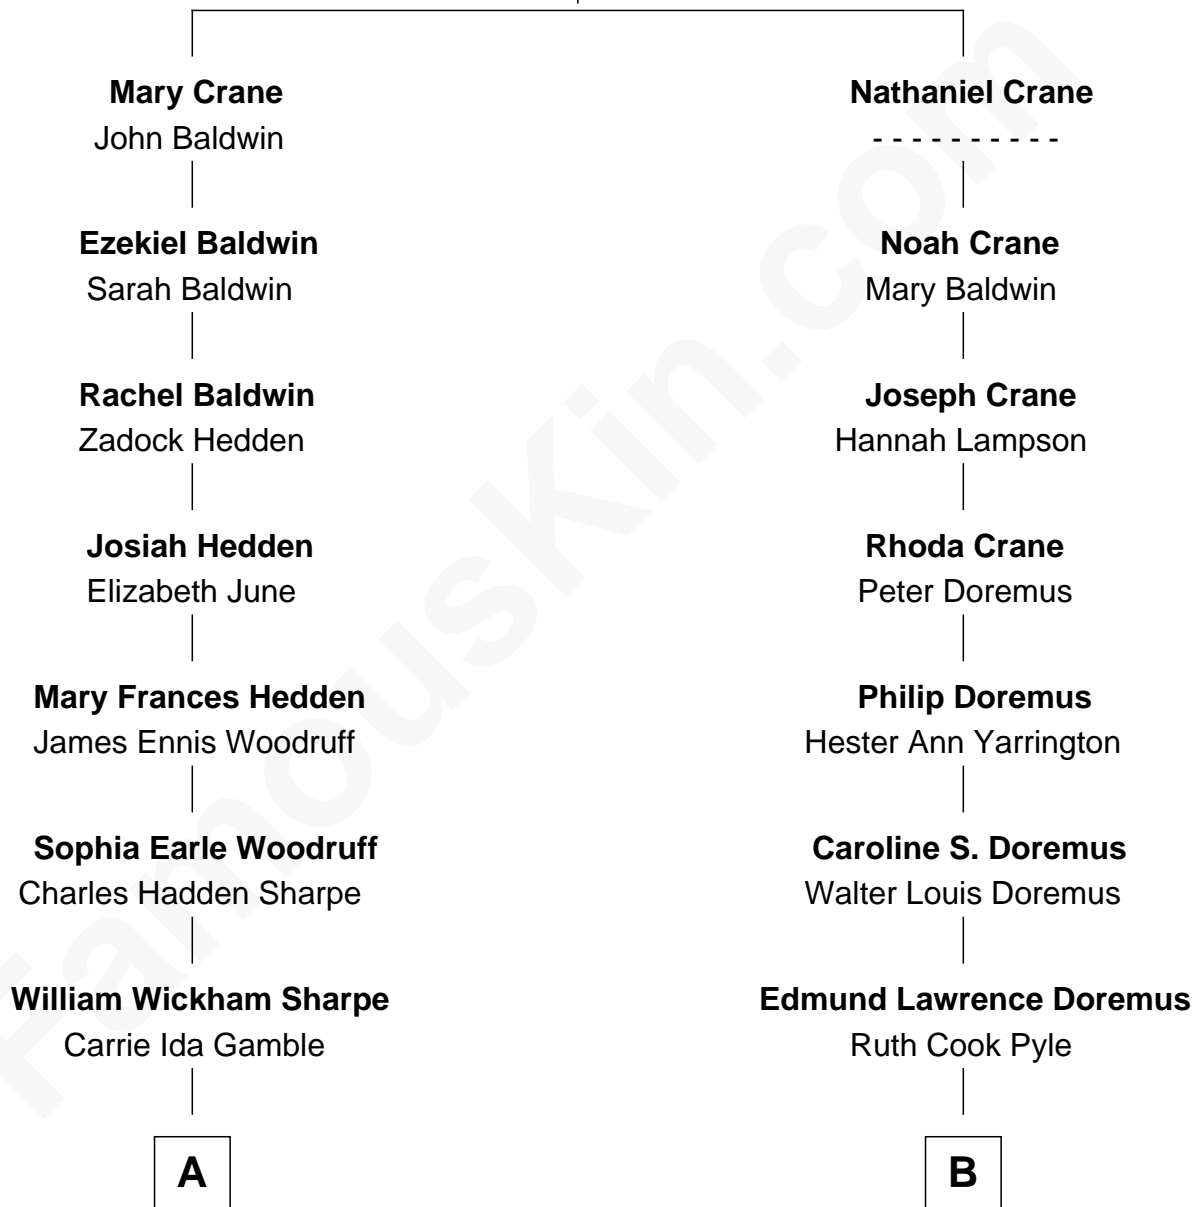

**FamousKin.com**  
**Relationship Chart of**  
**Alexandra Breckenridge**

*TV and Movie Actress*

8th cousin 2 times removed of

**Susan Dey**

*TV and Movie Actress*

**Azariah Crane**

Mary Treat

FamousKin.com