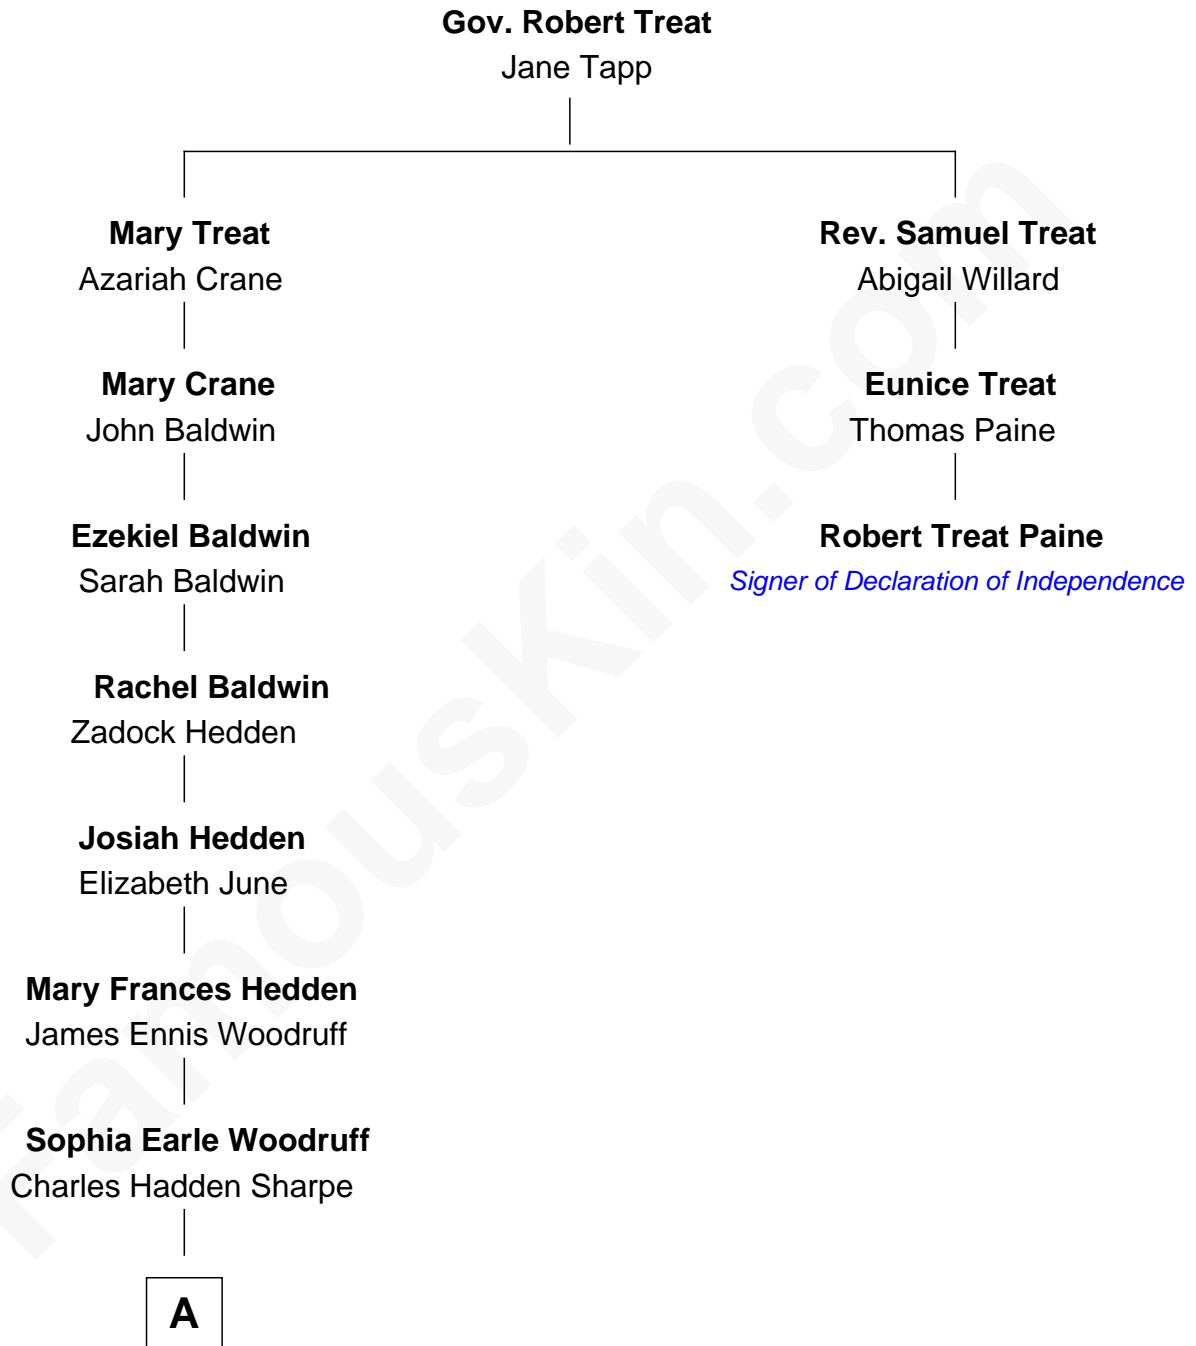

# FamousKin.com

## Relationship Chart of Alexandra Breckenridge

TV and Movie Actress

2nd cousin 9 times removed of

**Robert Treat Paine**

Signer of the Declaration of Independence

**A**

William Wickham Sharpe

Carrie Ida Gamble