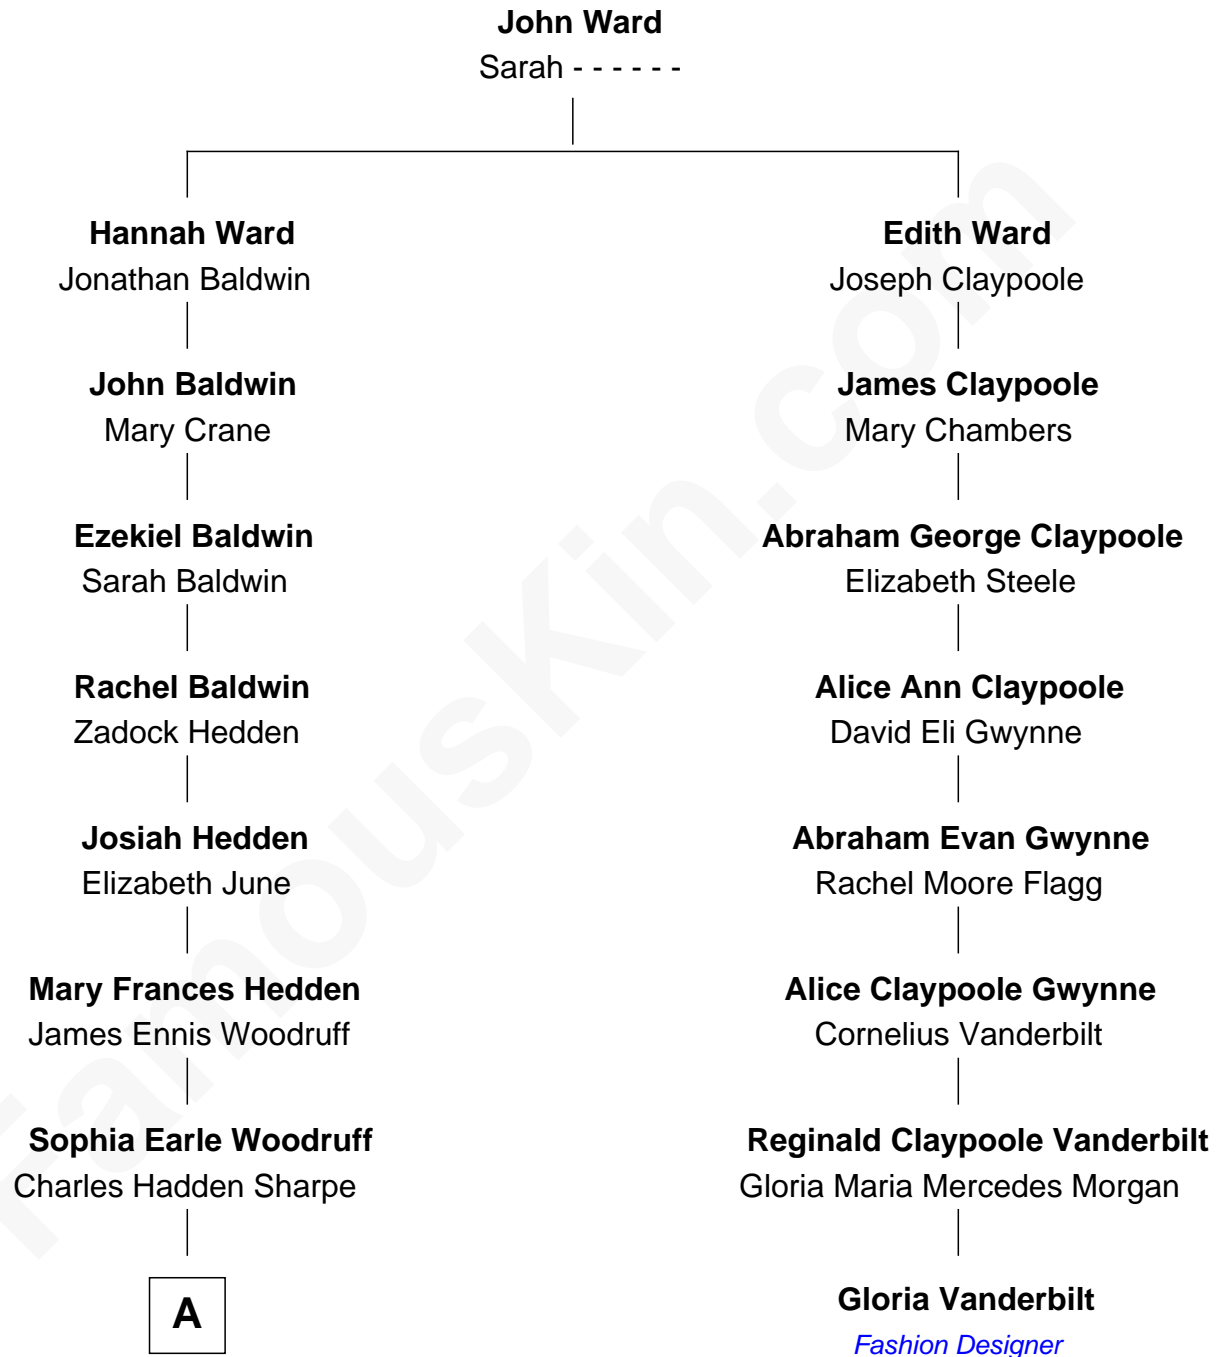

FamousKin.com
Relationship Chart of
Alexandra Breckenridge

TV and Movie Actress

7th cousin 4 times removed of

Gloria Vanderbilt

Fashion Designer

A

|
William Wickham Sharpe

Carrie Ida Gamble

|
Sophie Earle Sharpe

Col. Leland Davis Breckenridge

|
Leland Davis Breckenridge

Patricia Ruth Hetherington

|
Nan Hetherington Breckenridge

|
Alexandra Breckenridge

TV and Movie Actress