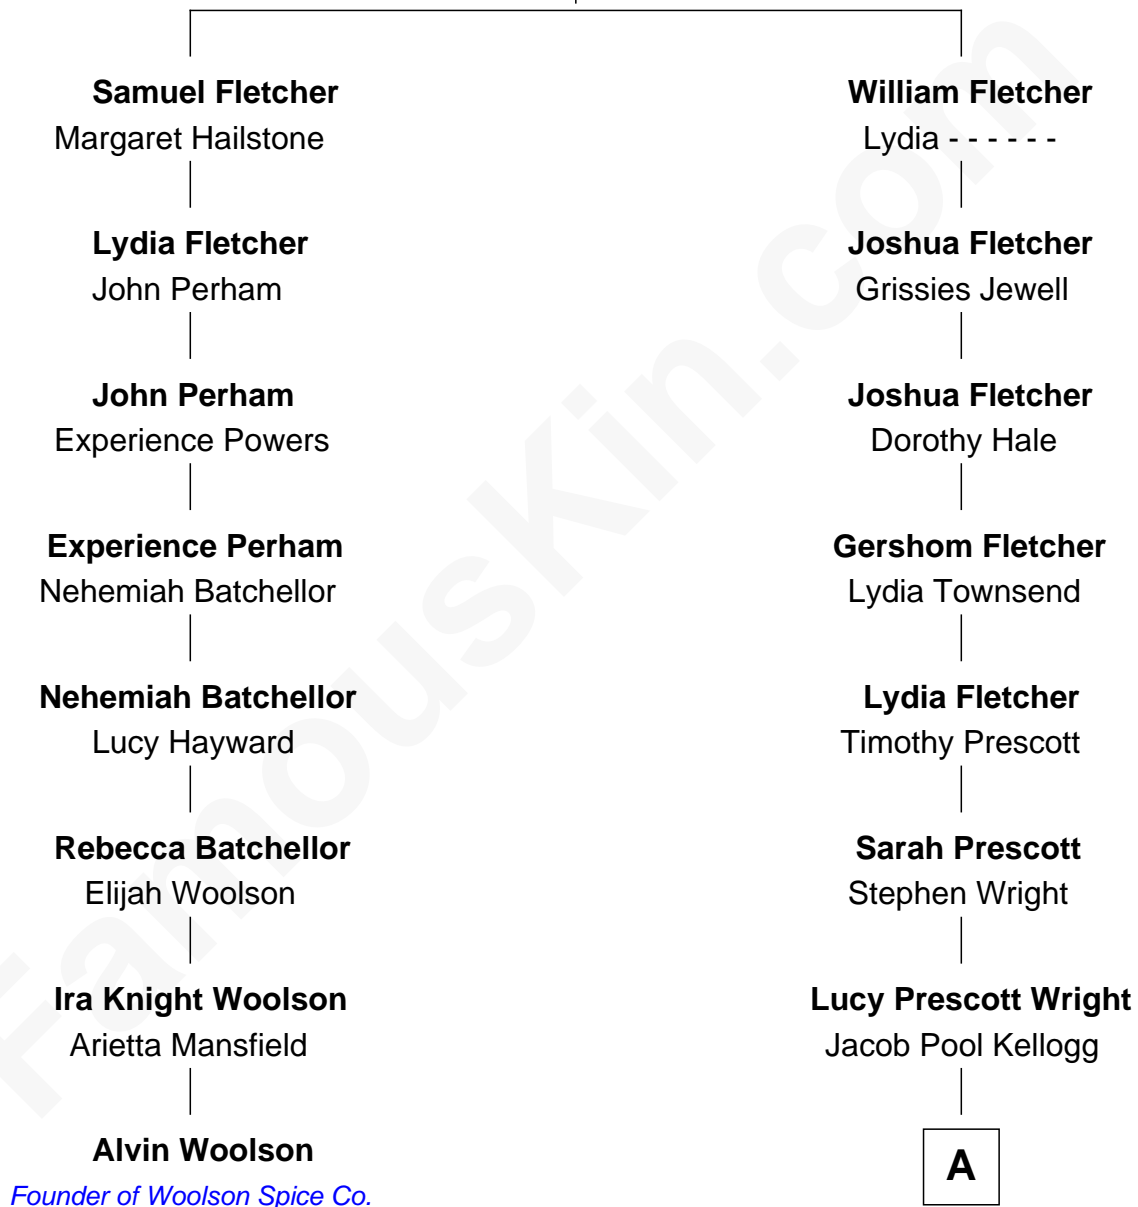

FamousKin.com Relationship Chart of

Alvin Woolson

Founder of Woolson Spice Co. (Lion Coffee)

7th cousin 2 times removed of

Lucia Chase

Co-Founder, American Ballet Theatre

Robert Fletcher

A

Gen. Stephen Wright Kellogg

Lucia Hosmer Andrews

Elizabeth Hosmer Kellogg

Irving Hall Chase

Lucia Chase

Ballet Dancer

FamousKin.com