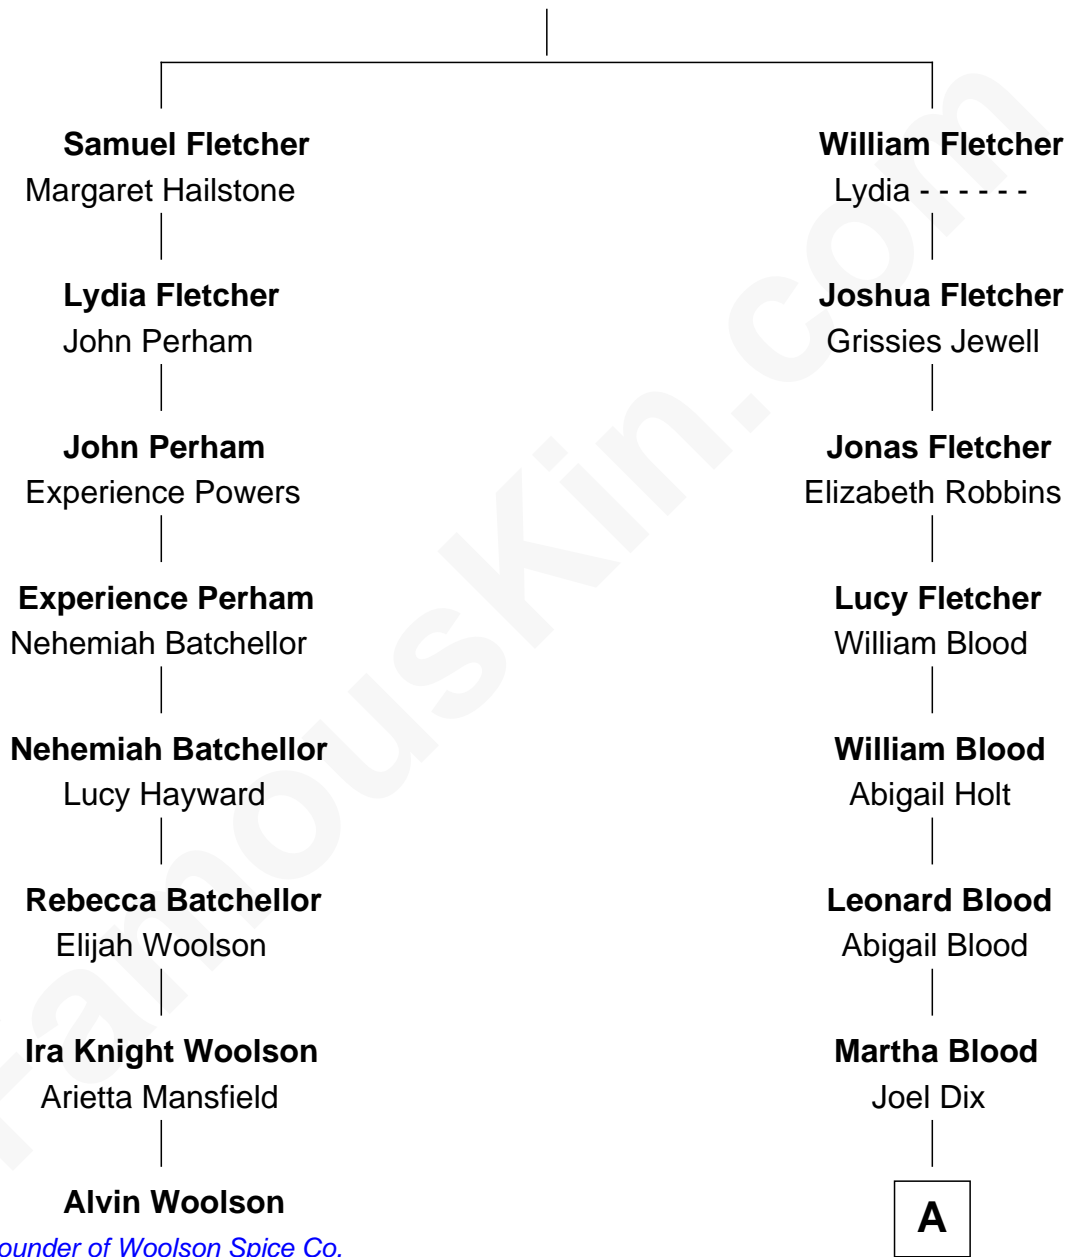

FamousKin.com Relationship Chart of

Alvin Woolson

Founder of Woolson Spice Co. (Lion Coffee)

7th cousin 4 times removed of

John Cena

Movie Actor and WWE Pro Wrestler

Robert Fletcher

A

Martha Emma Dix

Charles H. Nichols

Charles Nichols

Julia Ellen Skelton

Natalie Nichols

Ulysses John Lupien

Carol Frances Lupien

John Joseph Cena