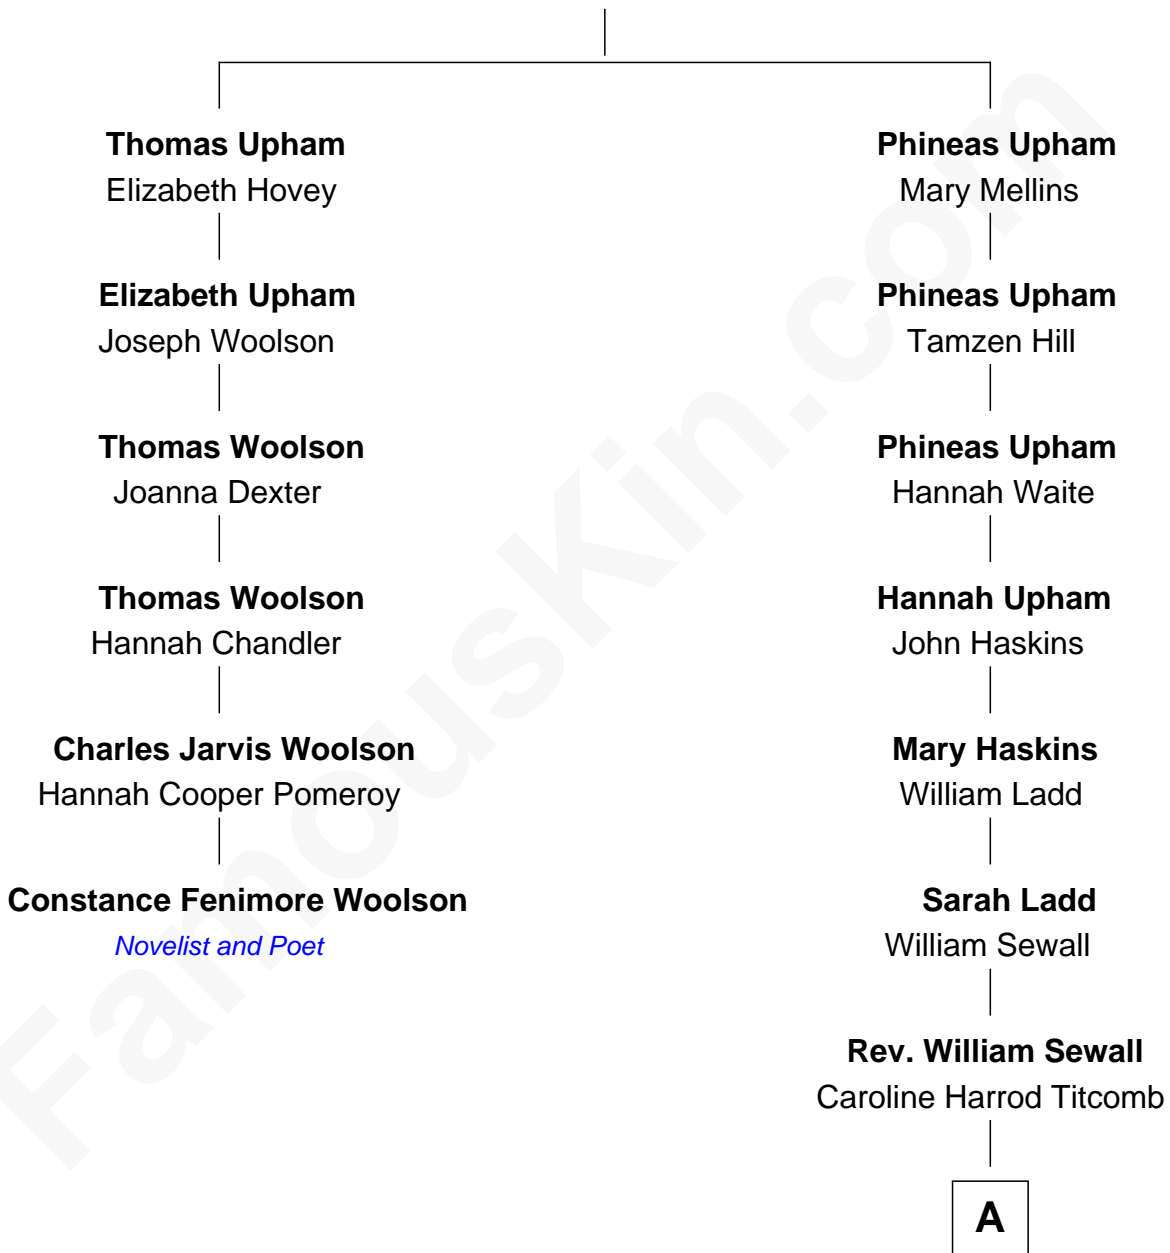

**FamousKin.com**  
**Relationship Chart of**  
**Constance Fenimore Woolson**  
*Victorian Novelist and Poet*

5th cousin 6 times removed of

**Charlie Day**  
*TV and Movie Actor*

**Phineas Upham**  
 Ruth Wood

A

**Rev. John Ladd Sewall**  
Katharine Mussey Hartwell

**Katharine Mussey Sewall**  
Roswell Mears Austin

**Katharine Hartwell Austin**  
Dr. Lawton Parker Greenman Peckham

**Mary Adelaide Peckham**  
Thomas Charles Day

**Charlie Day**  
*TV and Movie Actor*